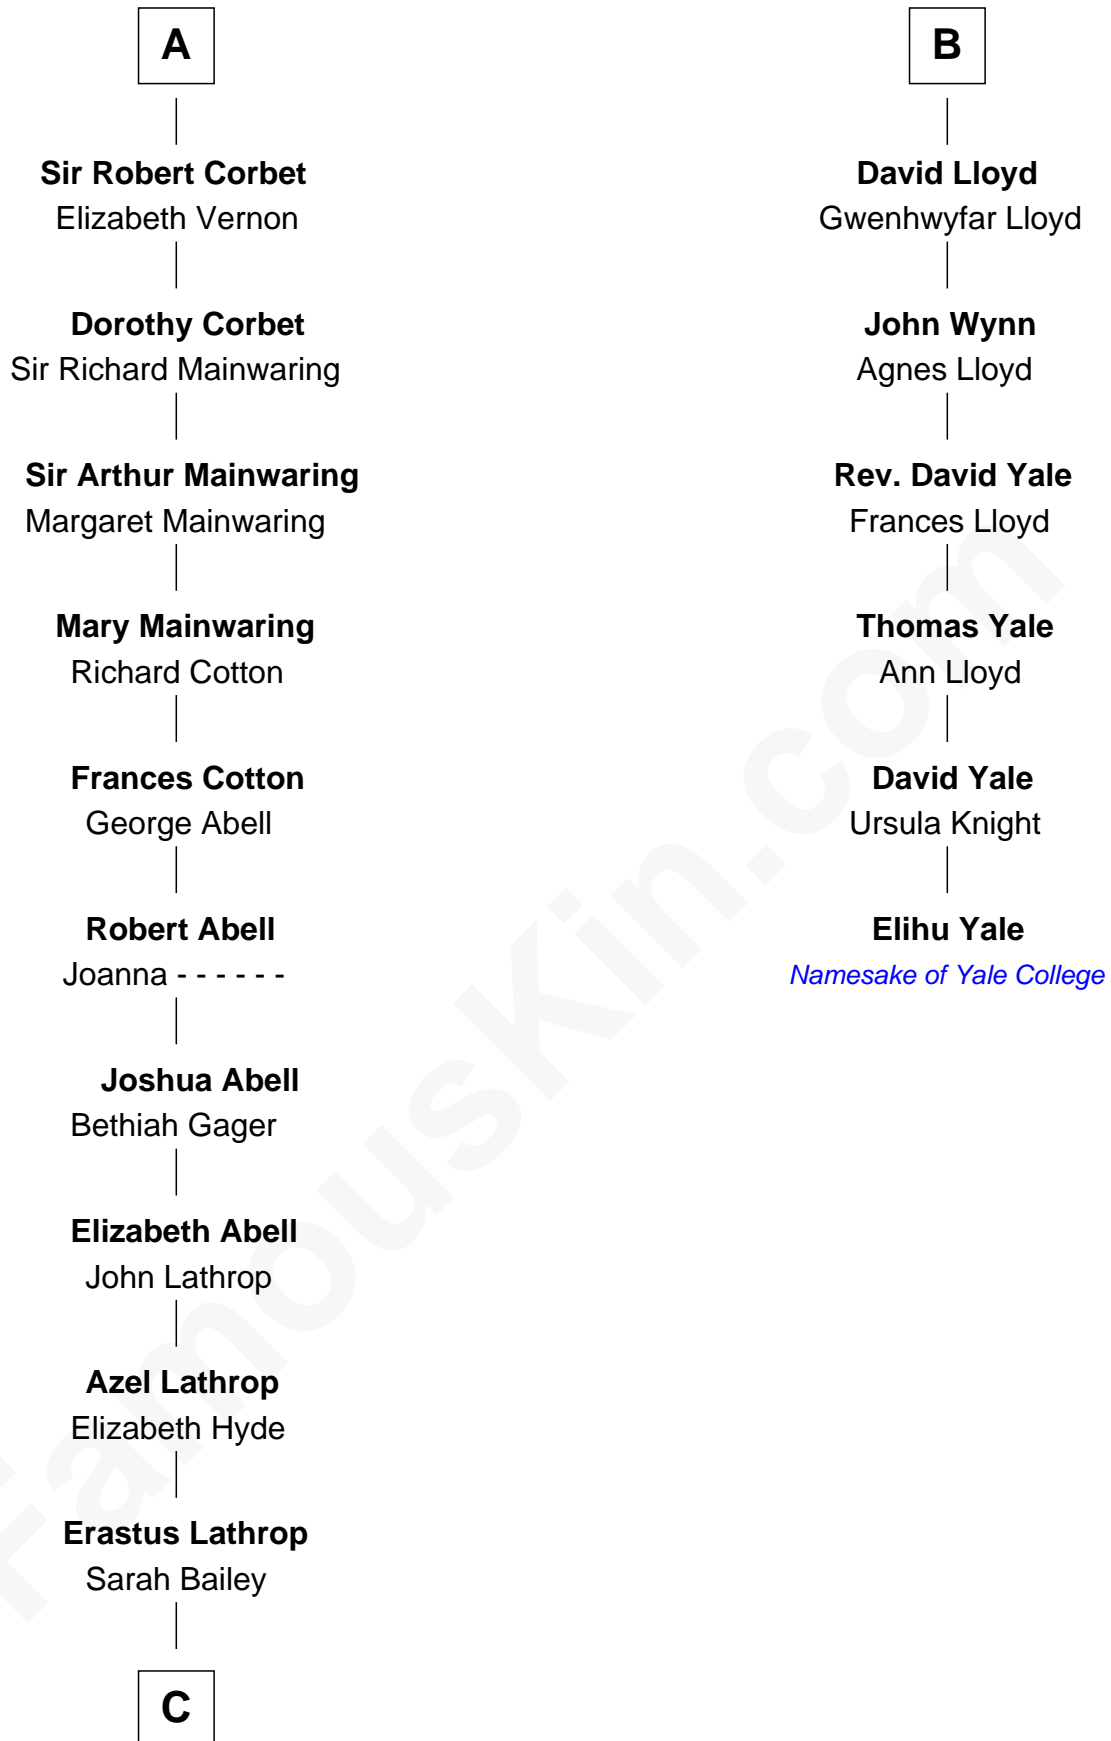

FamousKin.com Relationship Chart of

Marjorie Post

Founder of General Foods

12th cousin 7 times removed of

Elihu Yale

Benefactor and Namesake of Yale College

C

—
Caroline Cushman Lathrop

Charles Rollin Post

—
Charles William Post

Elle Letitia Merriweather

—
Marjorie Post

Founder of General Foods

FamousKin.com