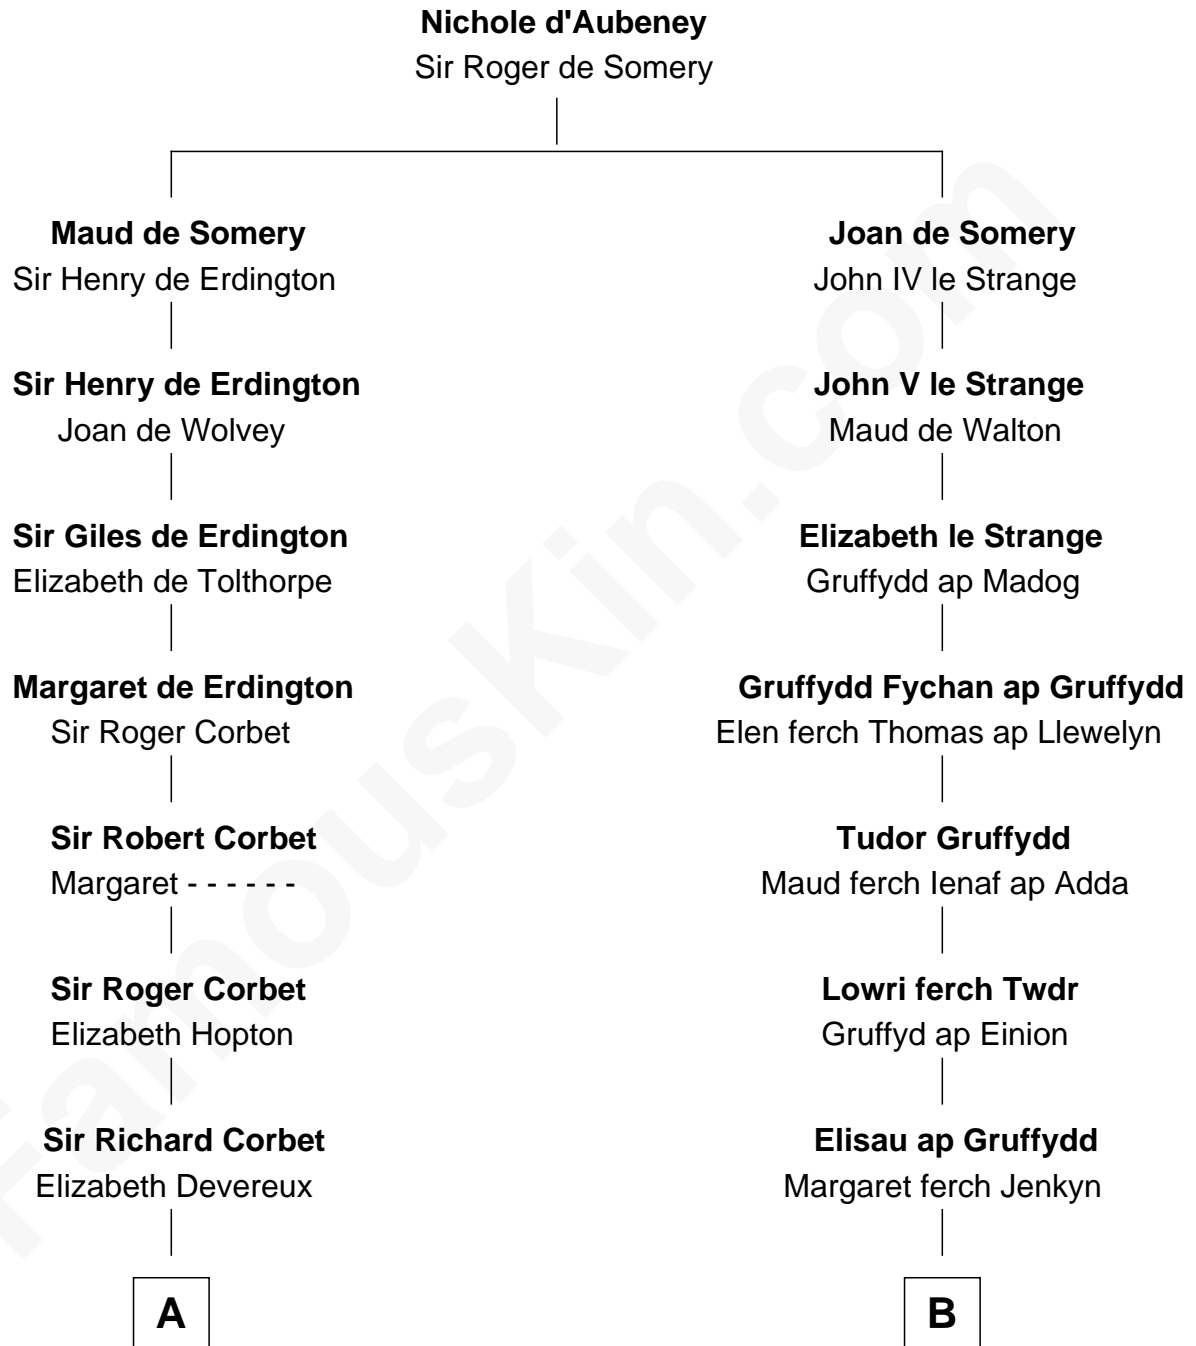

FamousKin.com Relationship Chart of

Marjorie Post

Founder of General Foods

12th cousin 7 times removed of

Elihu Yale

Benefactor and Namesake of Yale College

C

—
Caroline Cushman Lathrop

Charles Rollin Post

—
Charles William Post

Elle Letitia Merriweather

—
Marjorie Post

Founder of General Foods

FamousKin.com