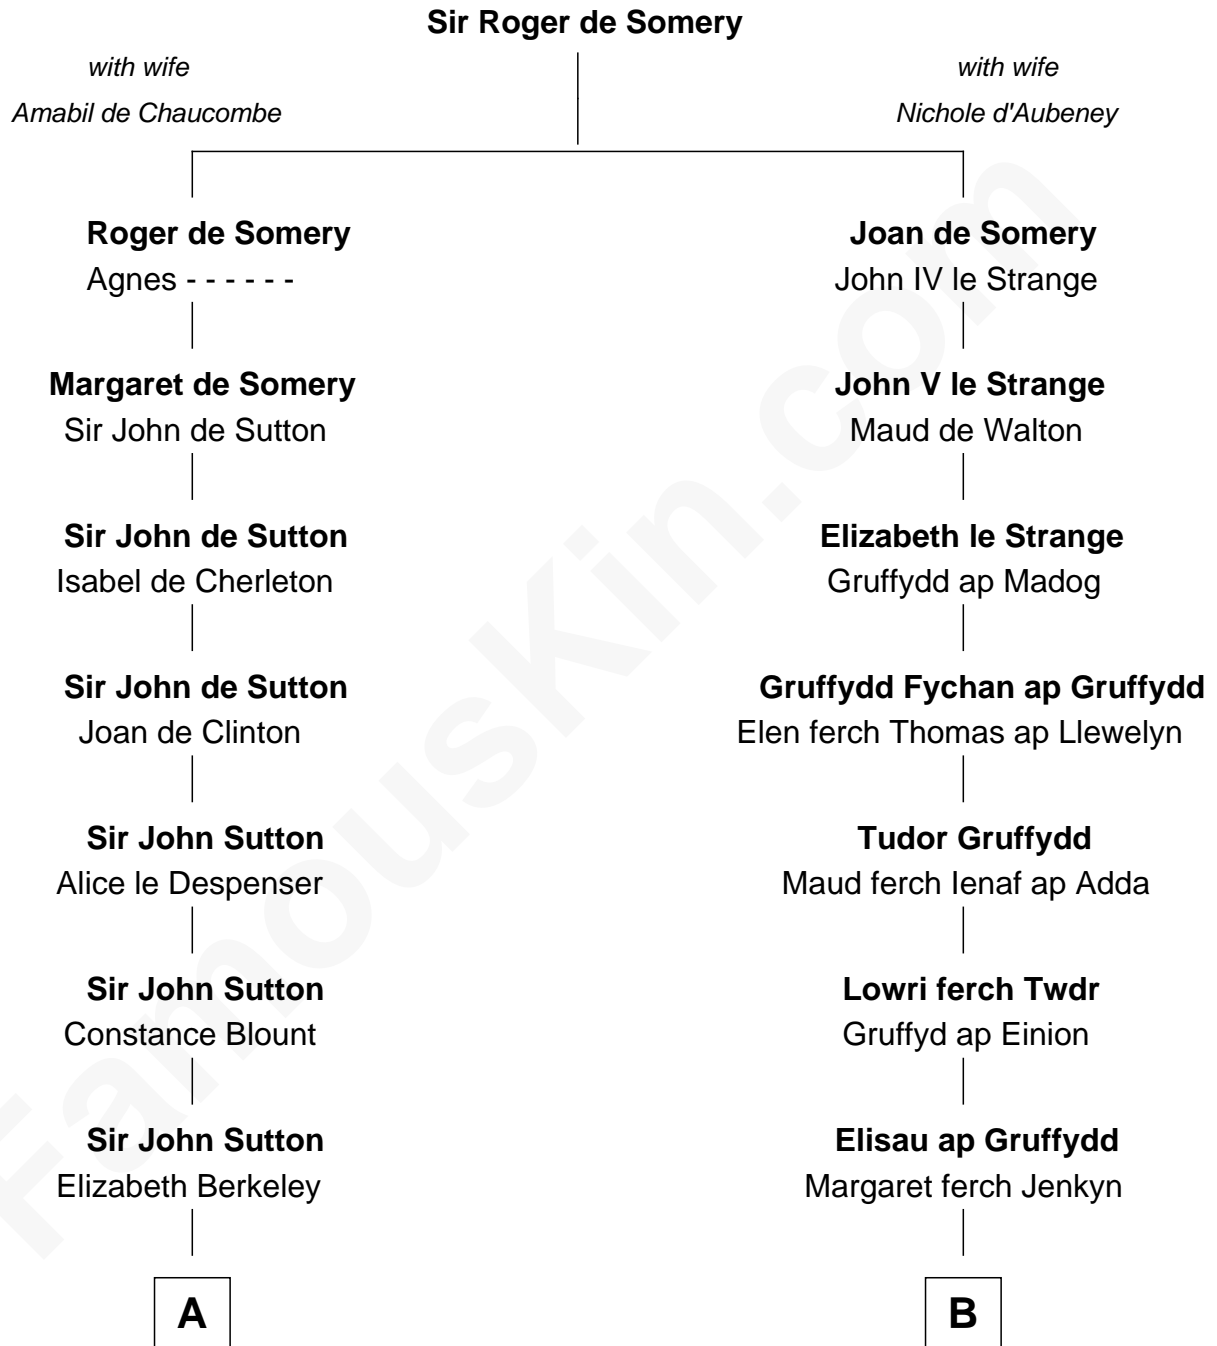

FamousKin.com Relationship Chart of

Marjorie Post

Founder of General Foods

12th cousin 7 times removed of

Elihu Yale

Benefactor and Namesake of Yale College

C

—
Caroline Cushman Lathrop

Charles Rollin Post

—
Charles William Post

Elle Letitia Merriweather

—
Marjorie Post

Founder of General Foods

FamousKin.com