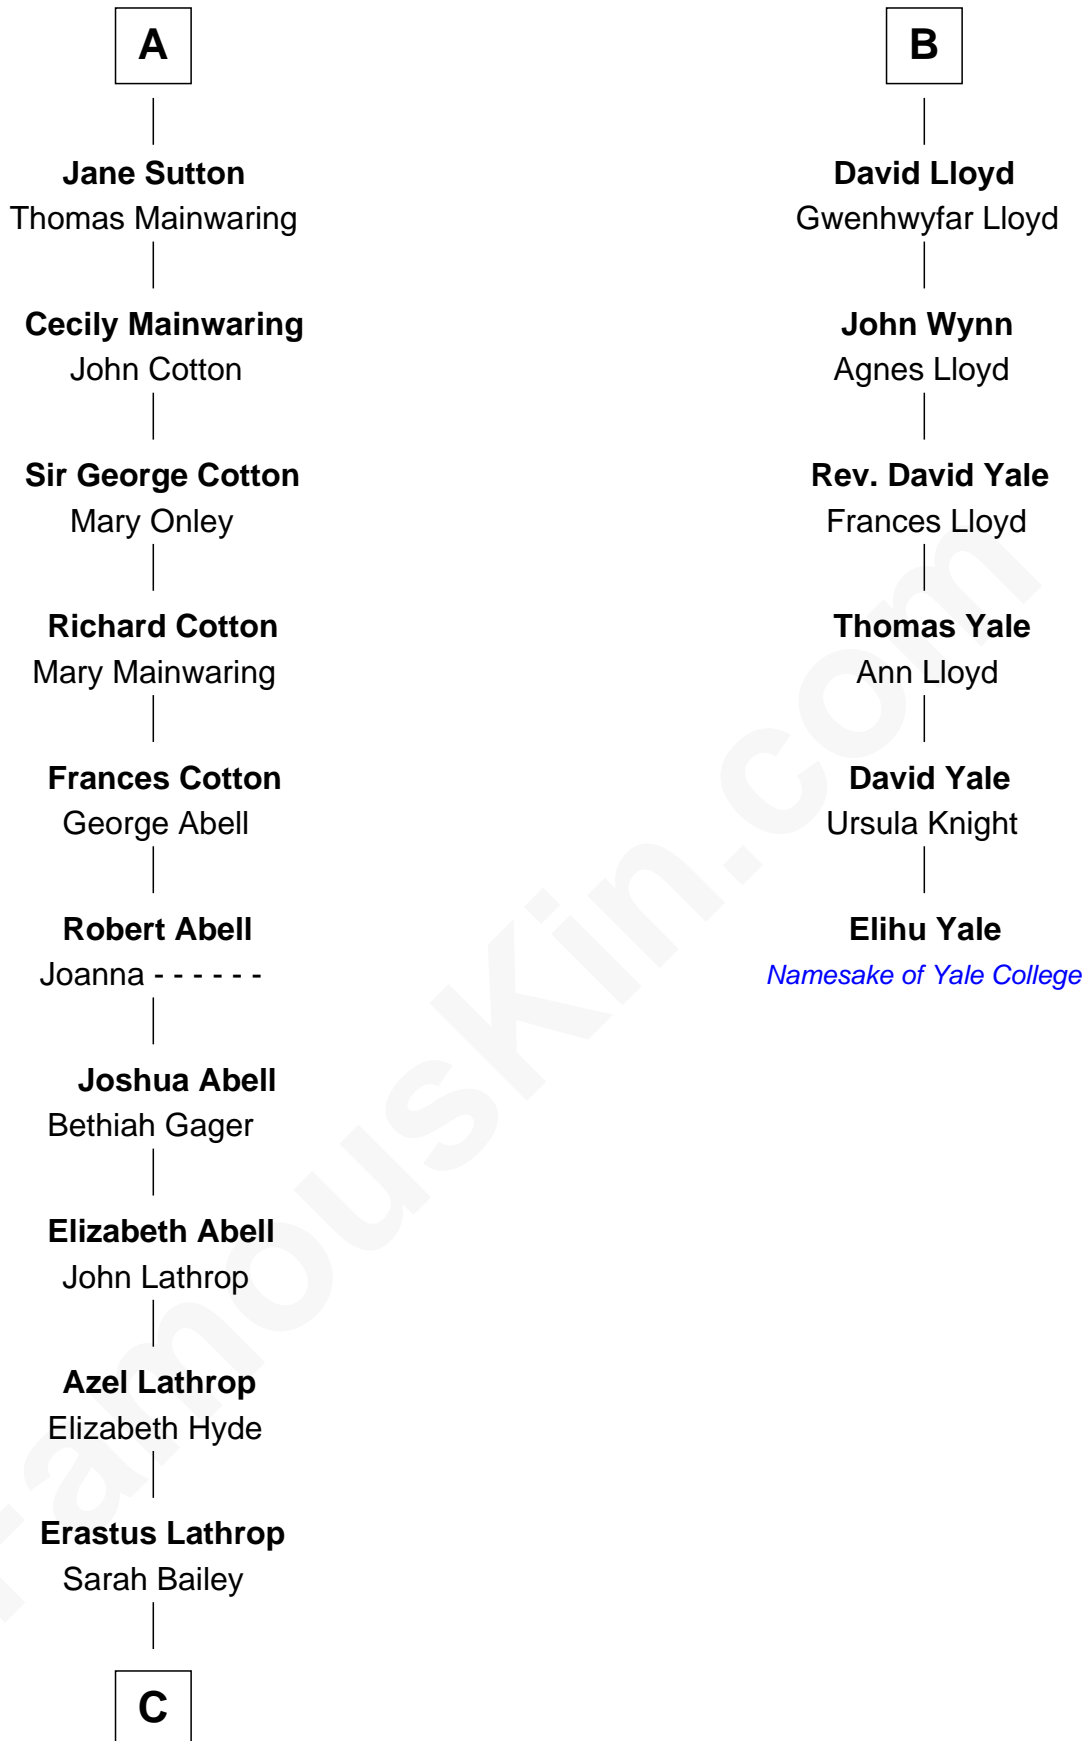

FamousKin.com Relationship Chart of

Marjorie Post

Founder of General Foods

12th cousin 7 times removed of

Elihu Yale

Benefactor and Namesake of Yale College

C

—
Caroline Cushman Lathrop

Charles Rollin Post

—
Charles William Post

Elle Letitia Merriweather

—
Marjorie Post

Founder of General Foods

FamousKin.com