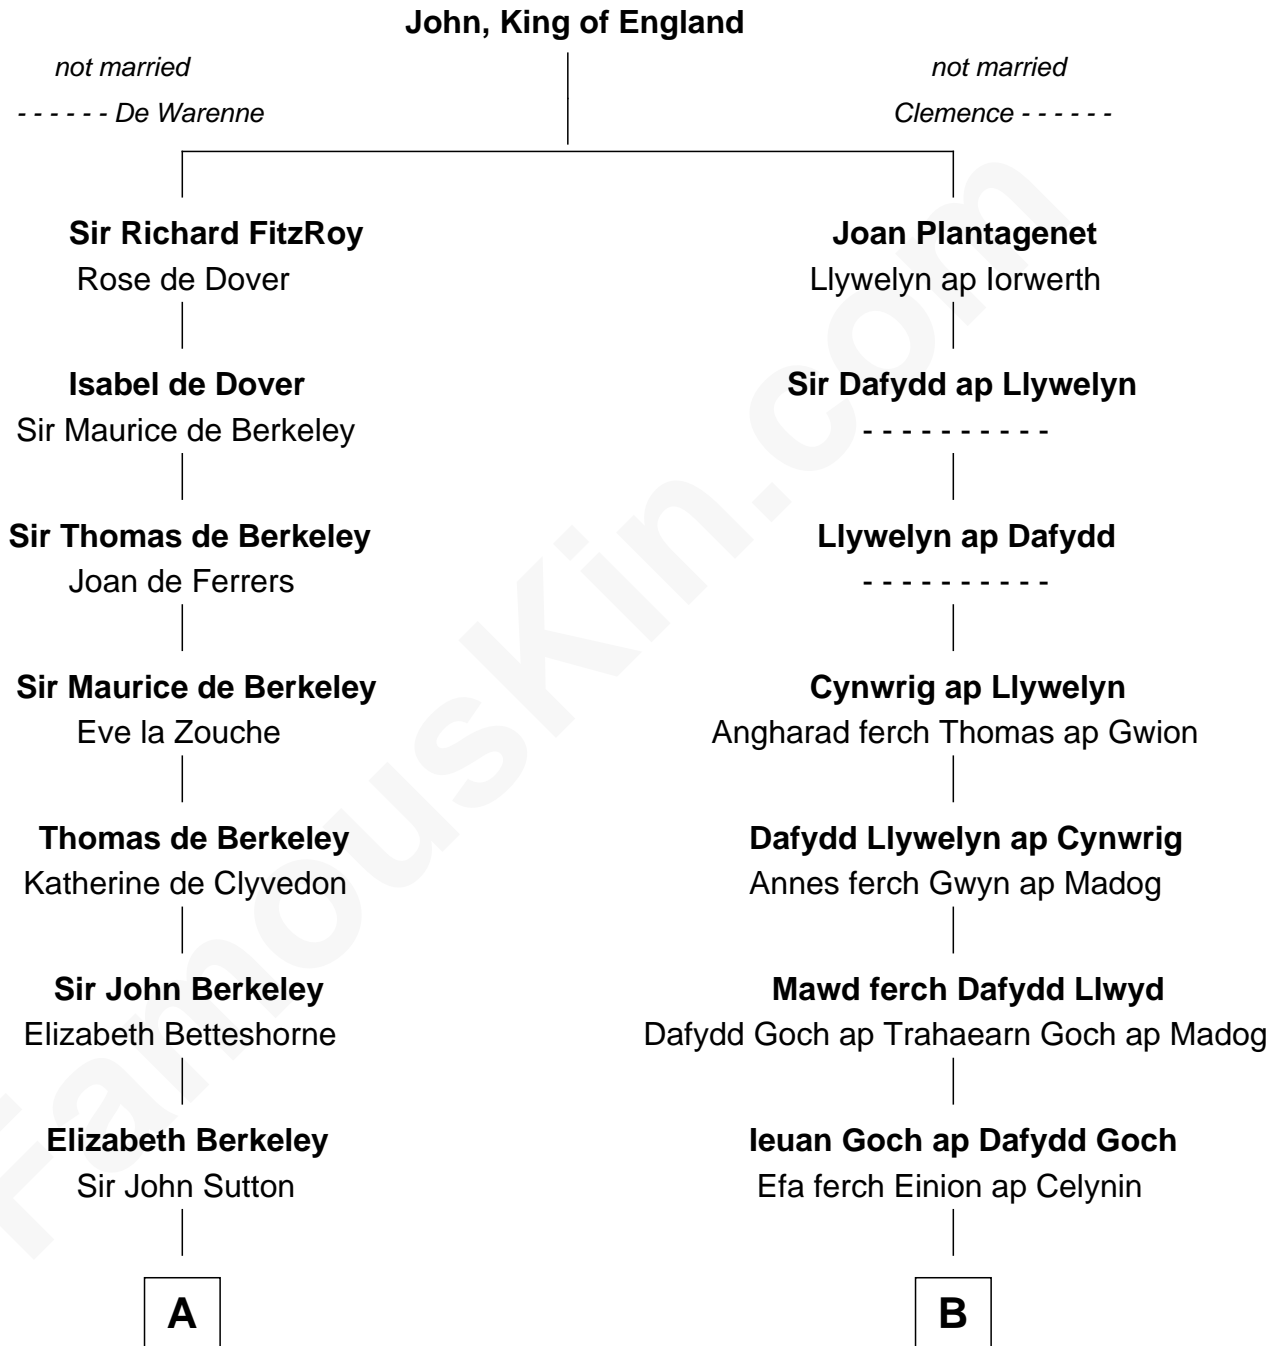

FamousKin.com Relationship Chart of

Marjorie Post

Founder of General Foods

17th cousin 2 times removed of

Elihu Yale

Benefactor and Namesake of Yale College

C

—
Caroline Cushman Lathrop

Charles Rollin Post

—
Charles William Post

Elle Letitia Merriweather

—
Marjorie Post

Founder of General Foods

FamousKin.com