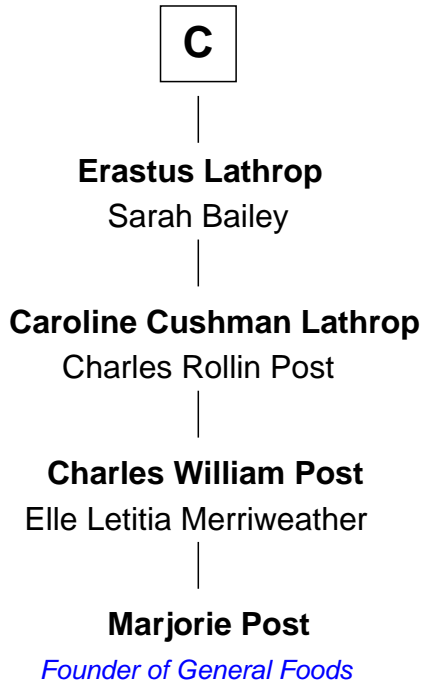

FamousKin.com Relationship Chart of

Marjorie Post

Founder of General Foods

15th cousin 5 times removed of

Elihu Yale

Benefactor and Namesake of Yale College

Simon III de Montfort

Maud - - - - -

FamousKin.com