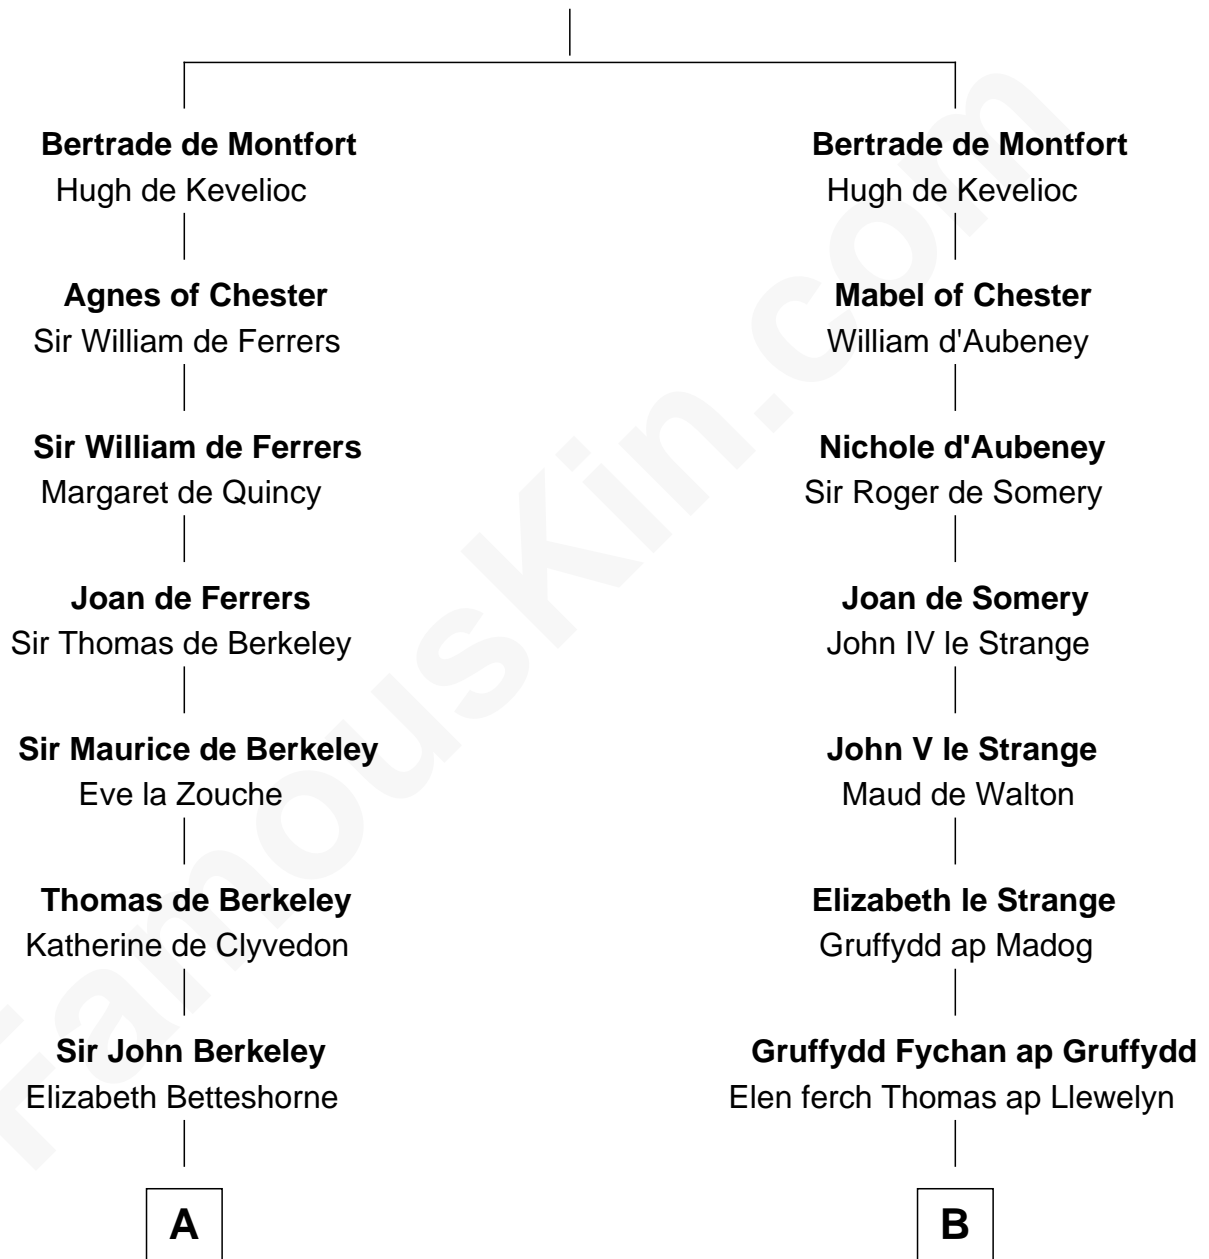

FamousKin.com Relationship Chart of

Marjorie Post

Founder of General Foods

15th cousin 5 times removed of

Elihu Yale

Benefactor and Namesake of Yale College

Simon III de Montfort

Maud - - - - -

FamousKin.com