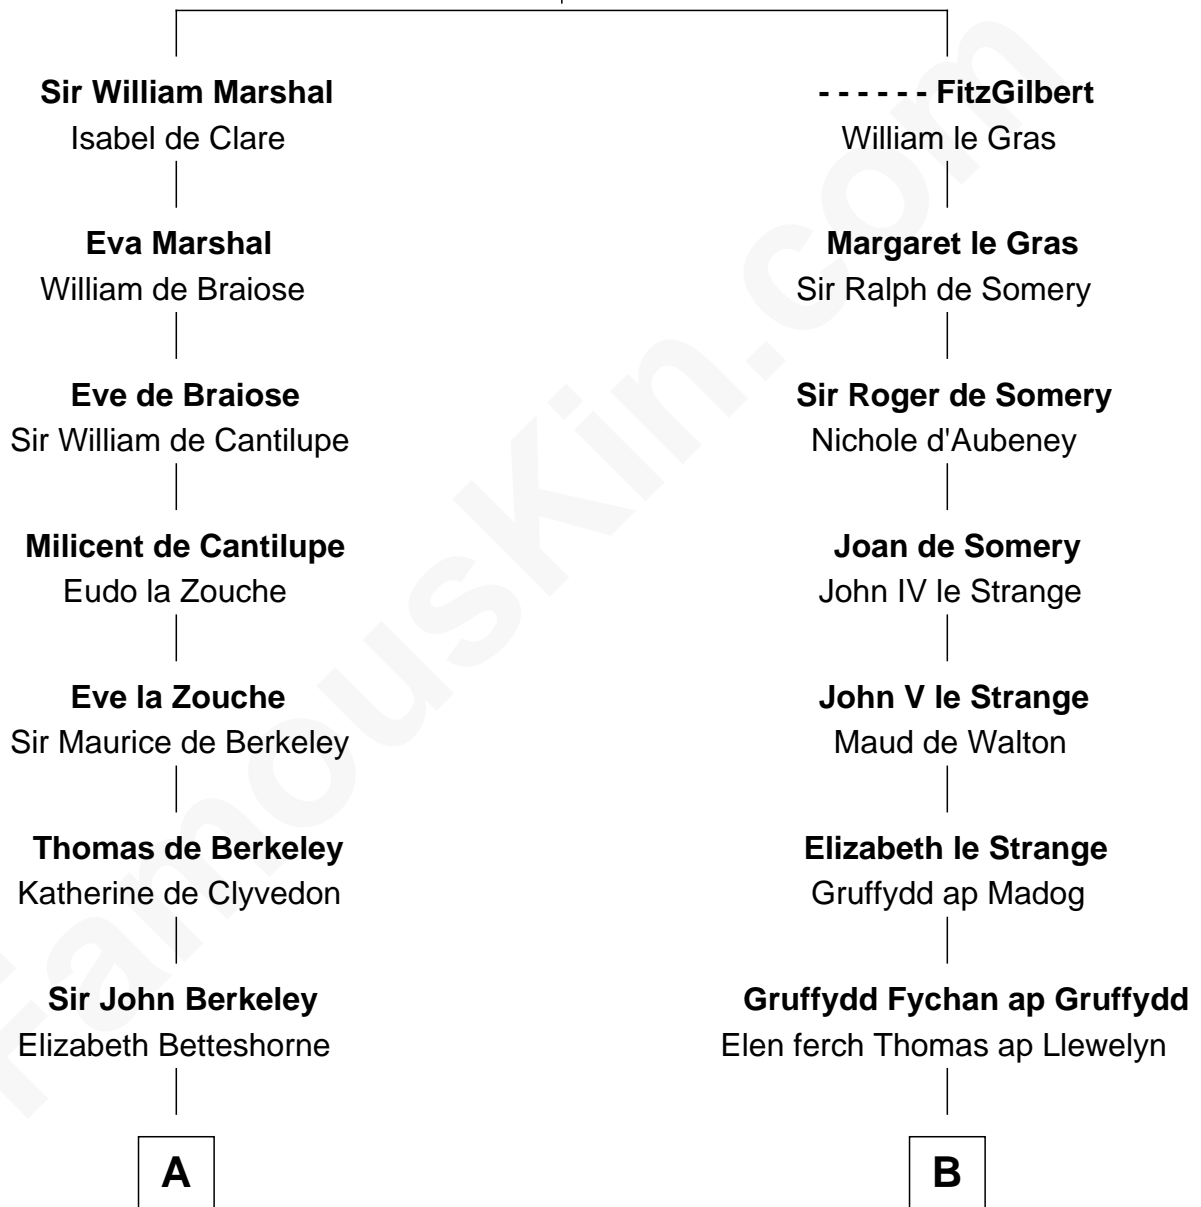

# FamousKin.com Relationship Chart of

**Marjorie Post**

*Founder of General Foods*

15th cousin 5 times removed of

**Elihu Yale**

*Benefactor and Namesake of Yale College*

**John FitzGilbert**  
Sybilla of Salisbury

**C**

Erastus Lathrop

Sarah Bailey

Caroline Cushman Lathrop

Charles Rollin Post

Charles William Post

Elle Letitia Merriweather

Marjorie Post