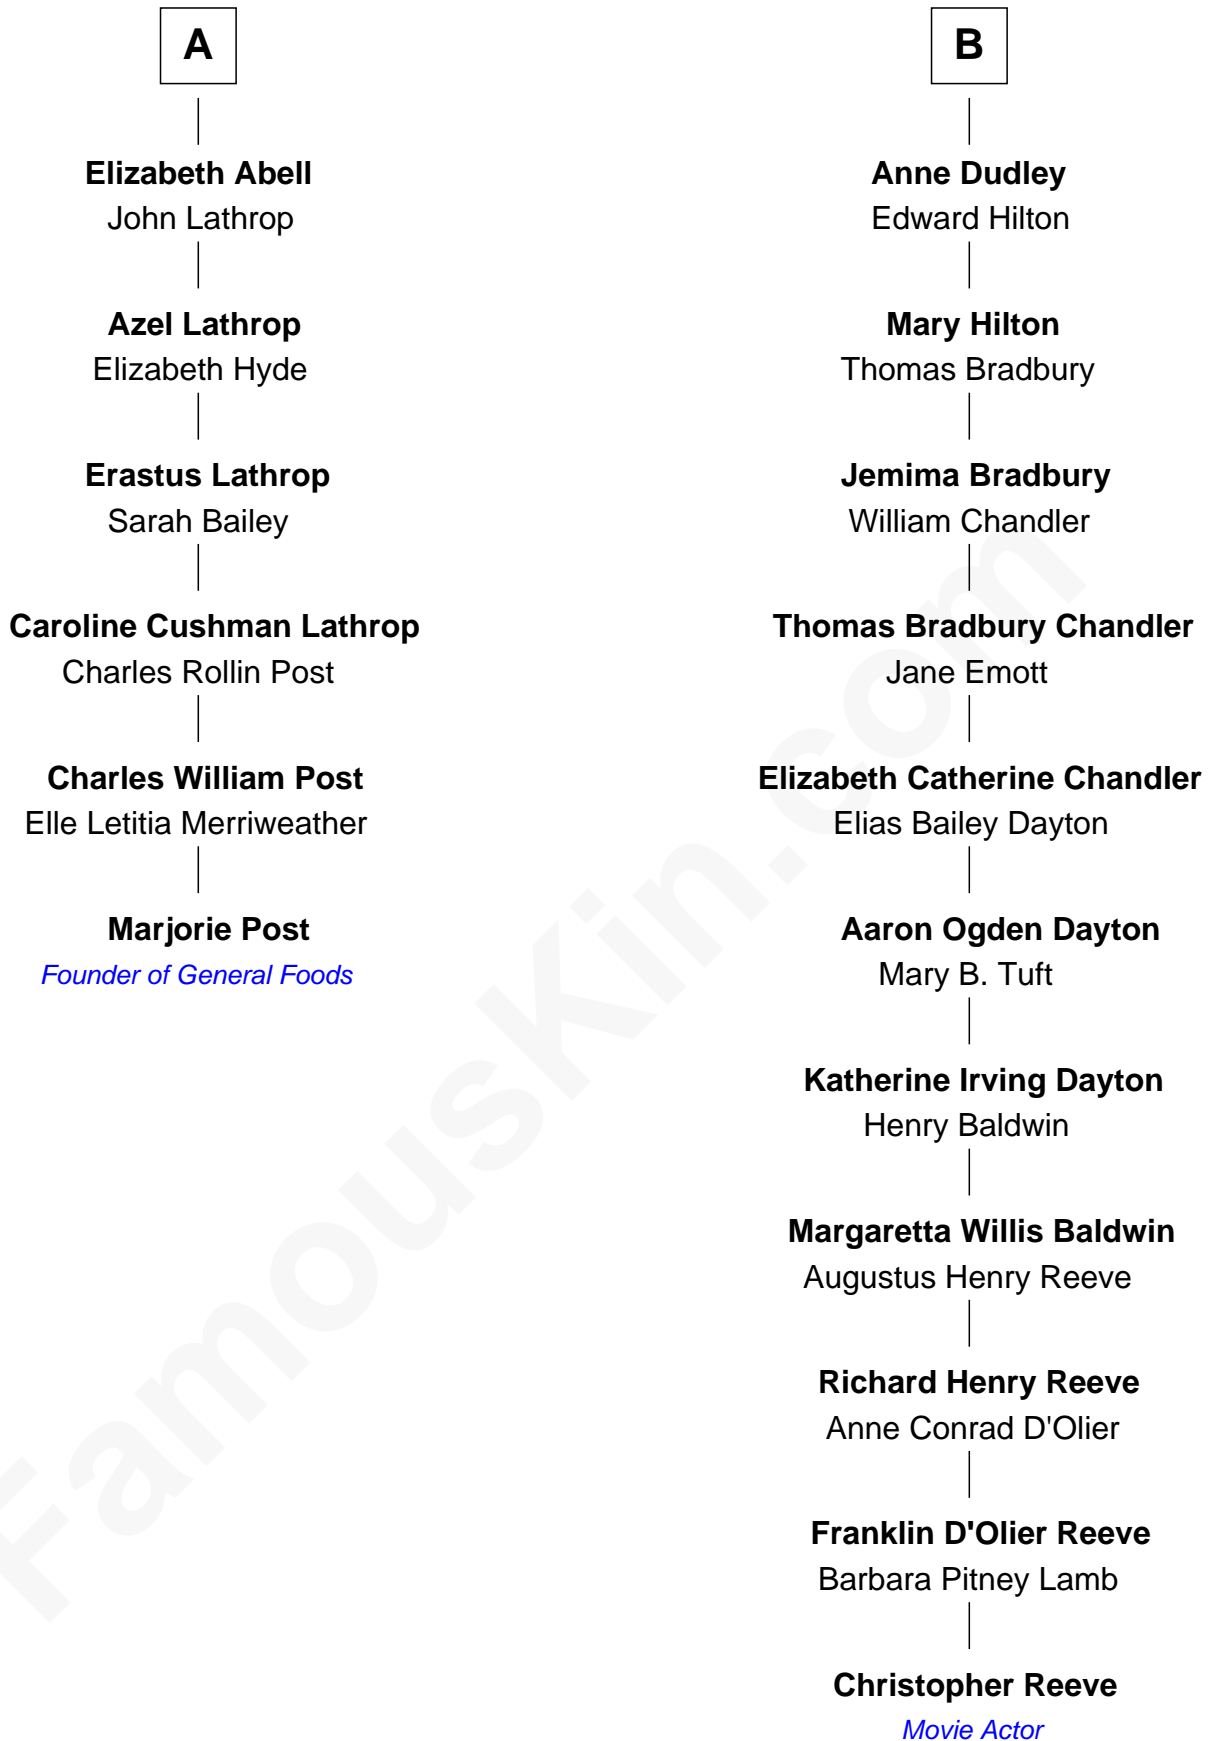

FamousKin.com Relationship Chart of

Marjorie Post

Founder of General Foods

12th cousin 5 times removed of

Christopher Reeve

Movie Actor

Sir John Sutton
Elizabeth Berkeley

Jane Sutton
Thomas Mainwaring

Cecily Mainwaring
John Cotton

Sir George Cotton
Mary Onley

Richard Cotton
Mary Mainwaring

Frances Cotton
George Abell

Robert Abell
Joanna - - - - -

Joshua Abell
Bethiah Gager

A

Sir Edmund Sutton
Joyce Tiptoft

Sir Edward Sutton
Cecily Willoughby

Sir John Sutton
Cecily Grey

Sir Henry Dudley
----- Ashton
Probable

Roger Dudley
Susanna Thorne

Gov. Thomas Dudley
Dorothy York

Rev. Samuel Dudley
Mary Winthrop

B

Christopher Reeve photo by [Jbfrankel](#) ([CC BY-SA 3.0](#))