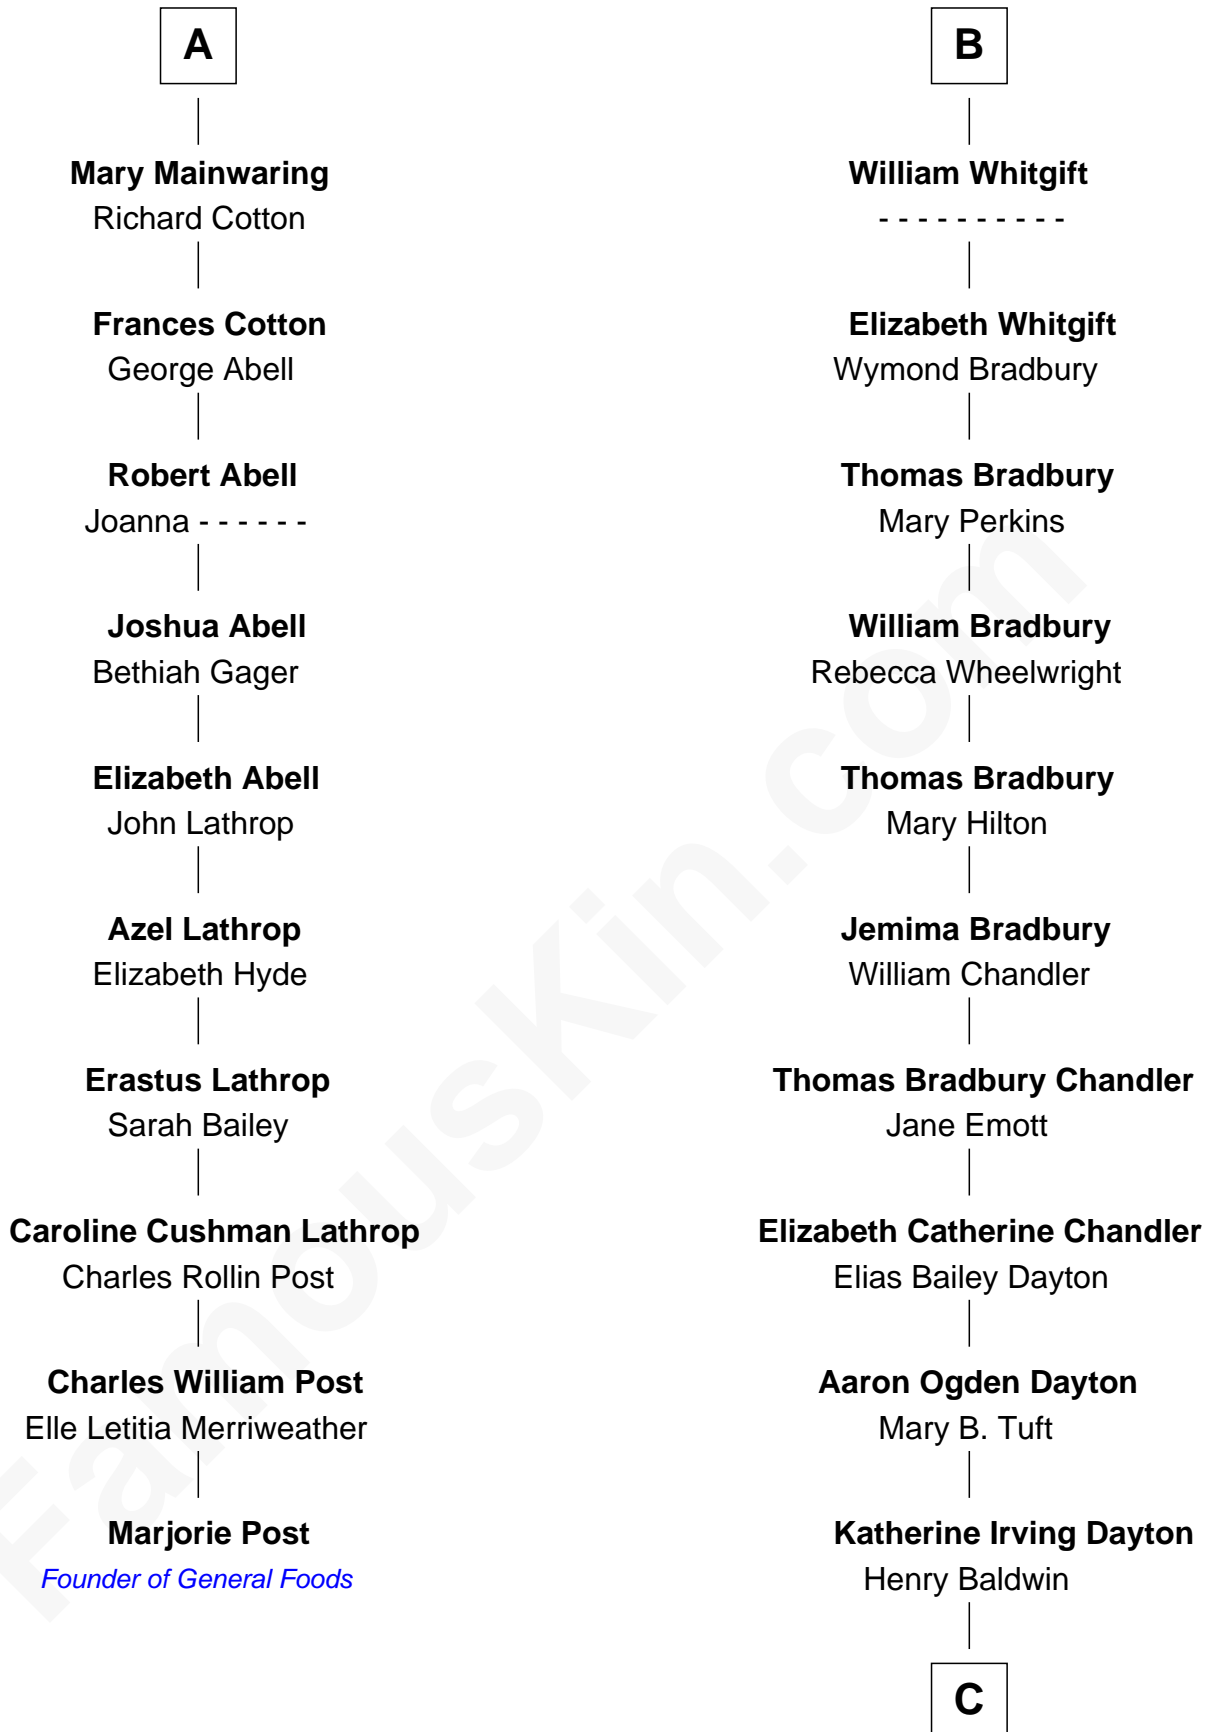

FamousKin.com Relationship Chart of

Marjorie Post

Founder of General Foods

16th cousin 4 times removed of

Christopher Reeve

Movie Actor

John de Welles

Maud de Roos

C

Margaretta Willis Baldwin

Augustus Henry Reeve

Richard Henry Reeve

Anne Conrad D'Olier

Franklin D'Olier Reeve

Barbara Pitney Lamb

Christopher Reeve