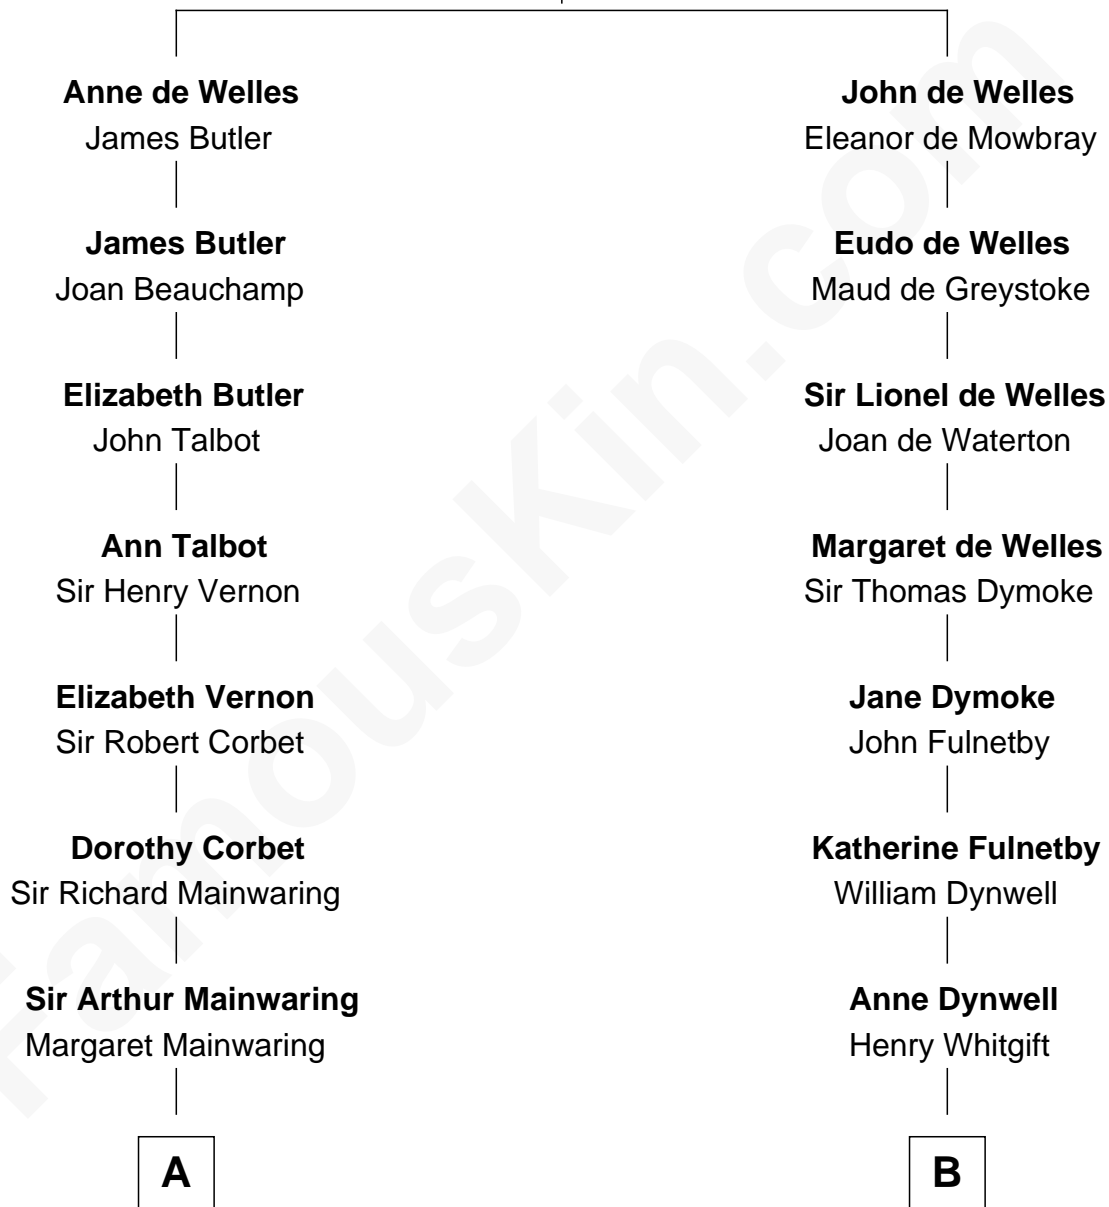

FamousKin.com Relationship Chart of

Marjorie Post

Founder of General Foods

16th cousin 4 times removed of

Christopher Reeve

Movie Actor

John de Welles

Maud de Roos