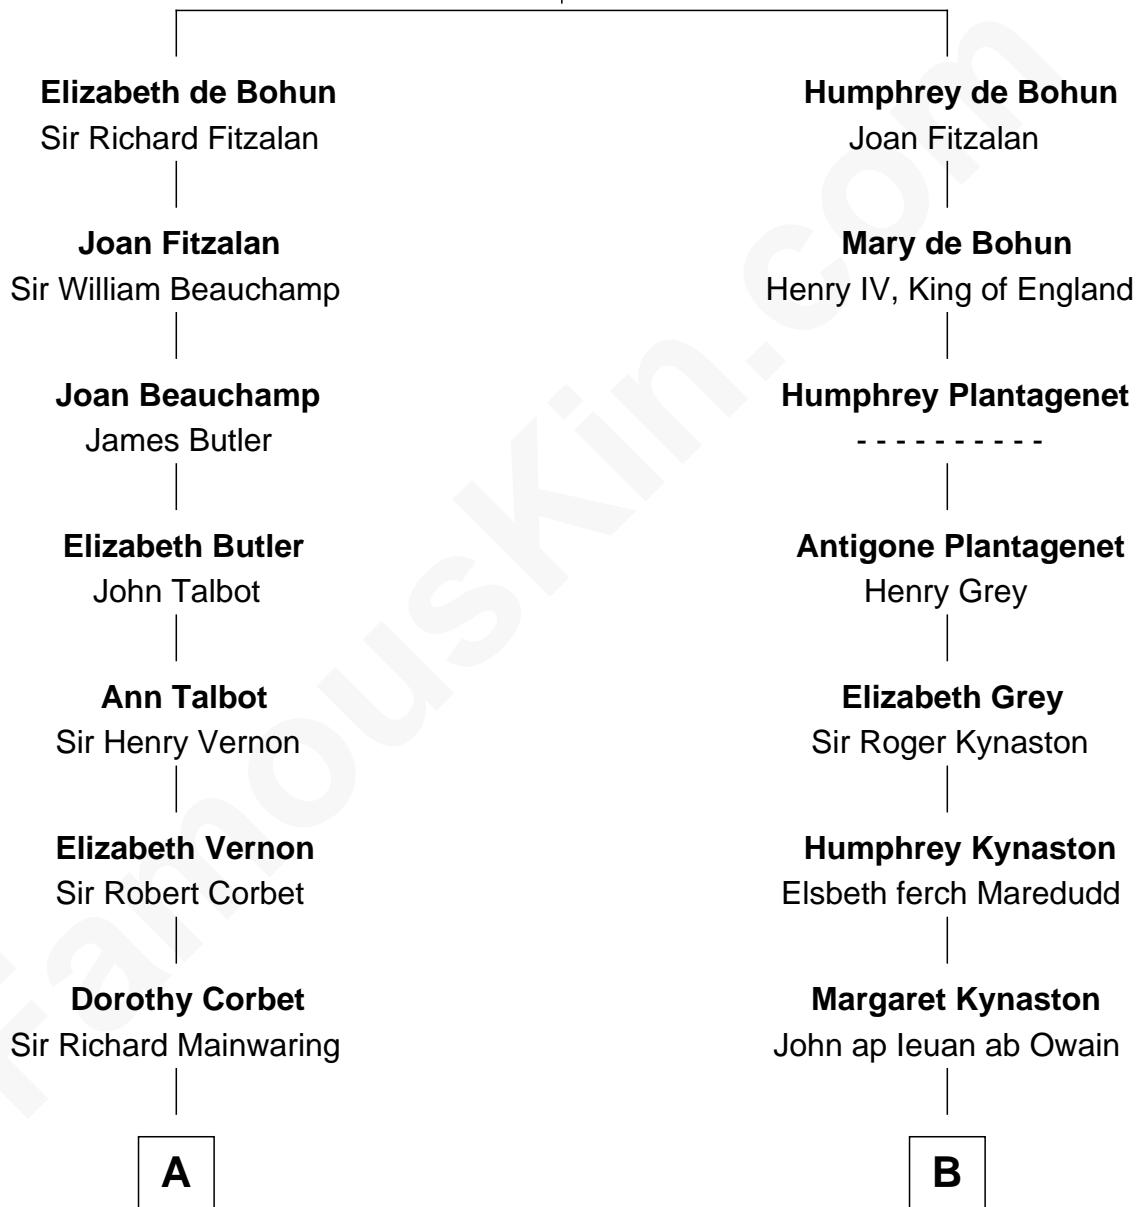

# FamousKin.com Relationship Chart of

**Marjorie Post**

*Founder of General Foods*

17th cousin 3 times removed of

**Christopher Reeve**

*Movie Actor*

**Sir William de Bohun**  
Elizabeth de Badlesmere

C

**Augustus Henry Reeve**  
Margaretta Willis Baldwin

**Richard Henry Reeve**  
Anne Conrad D'Olier

**Franklin D'Olier Reeve**  
Barbara Pitney Lamb

**Christopher Reeve**  
*Movie Actor*