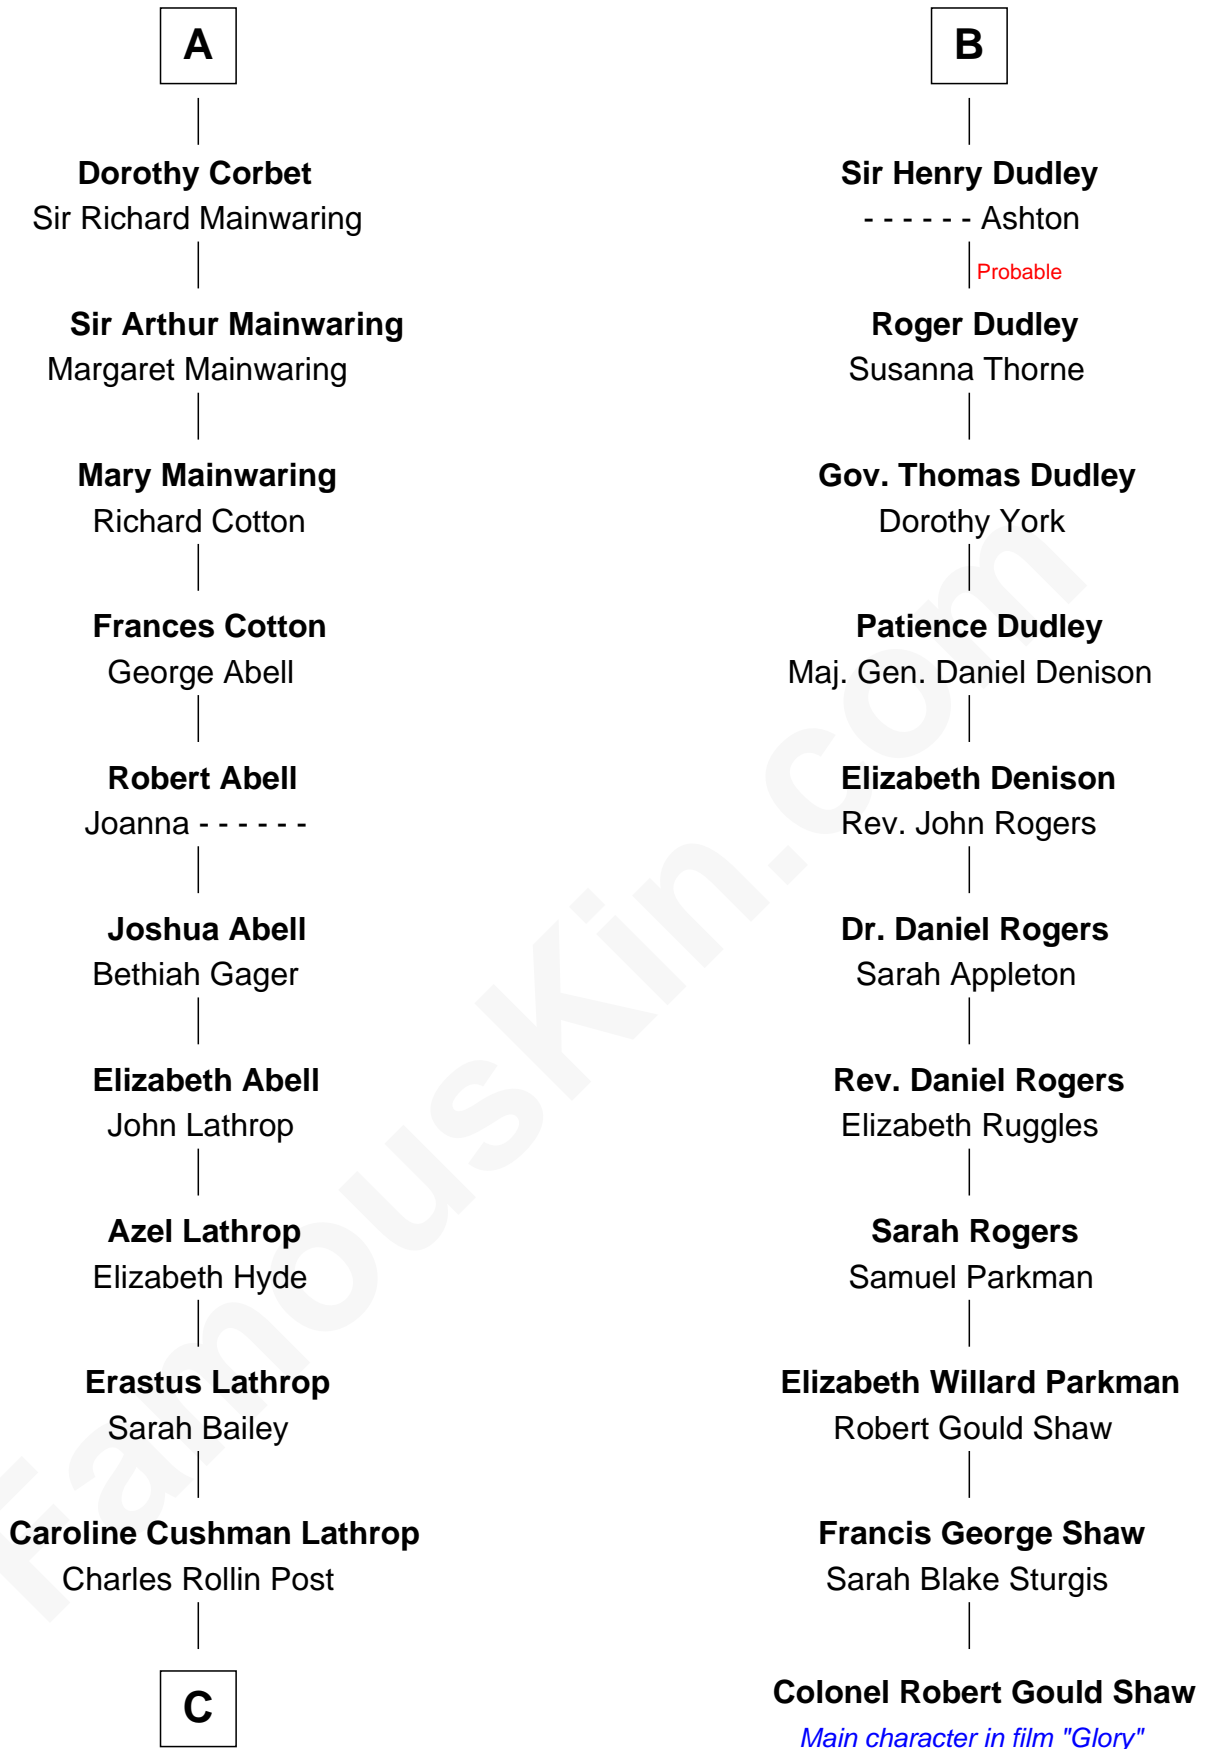

FamousKin.com

Relationship Chart of

Marjorie Post

Founder of General Foods

17th cousin 1 time removed of

Colonel Robert Gould Shaw

U.S. Civil War leader of film "Glory" fame

C

Charles William Post
Elle Letitia Merriweather

Marjorie Post
Founder of General Foods

FamousKin.com