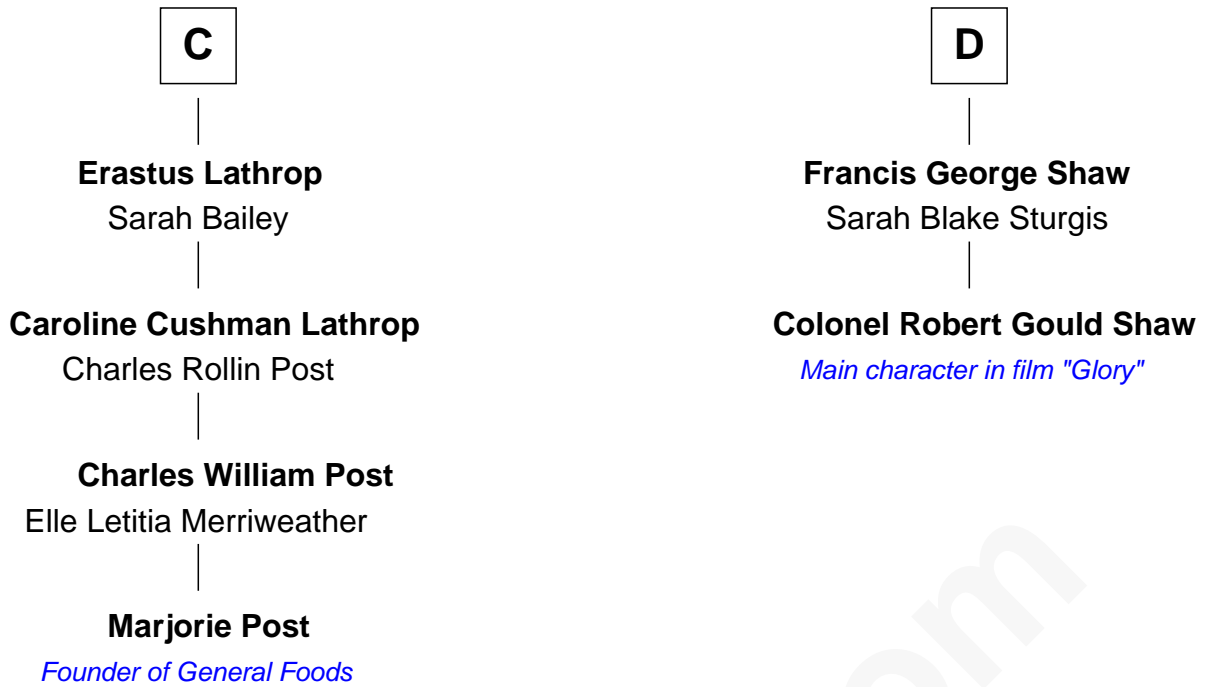

FamousKin.com

Relationship Chart of

Marjorie Post

Founder of General Foods

18th cousin 2 times removed of

Colonel Robert Gould Shaw

U.S. Civil War leader of film "Glory" fame

FamousKin.com