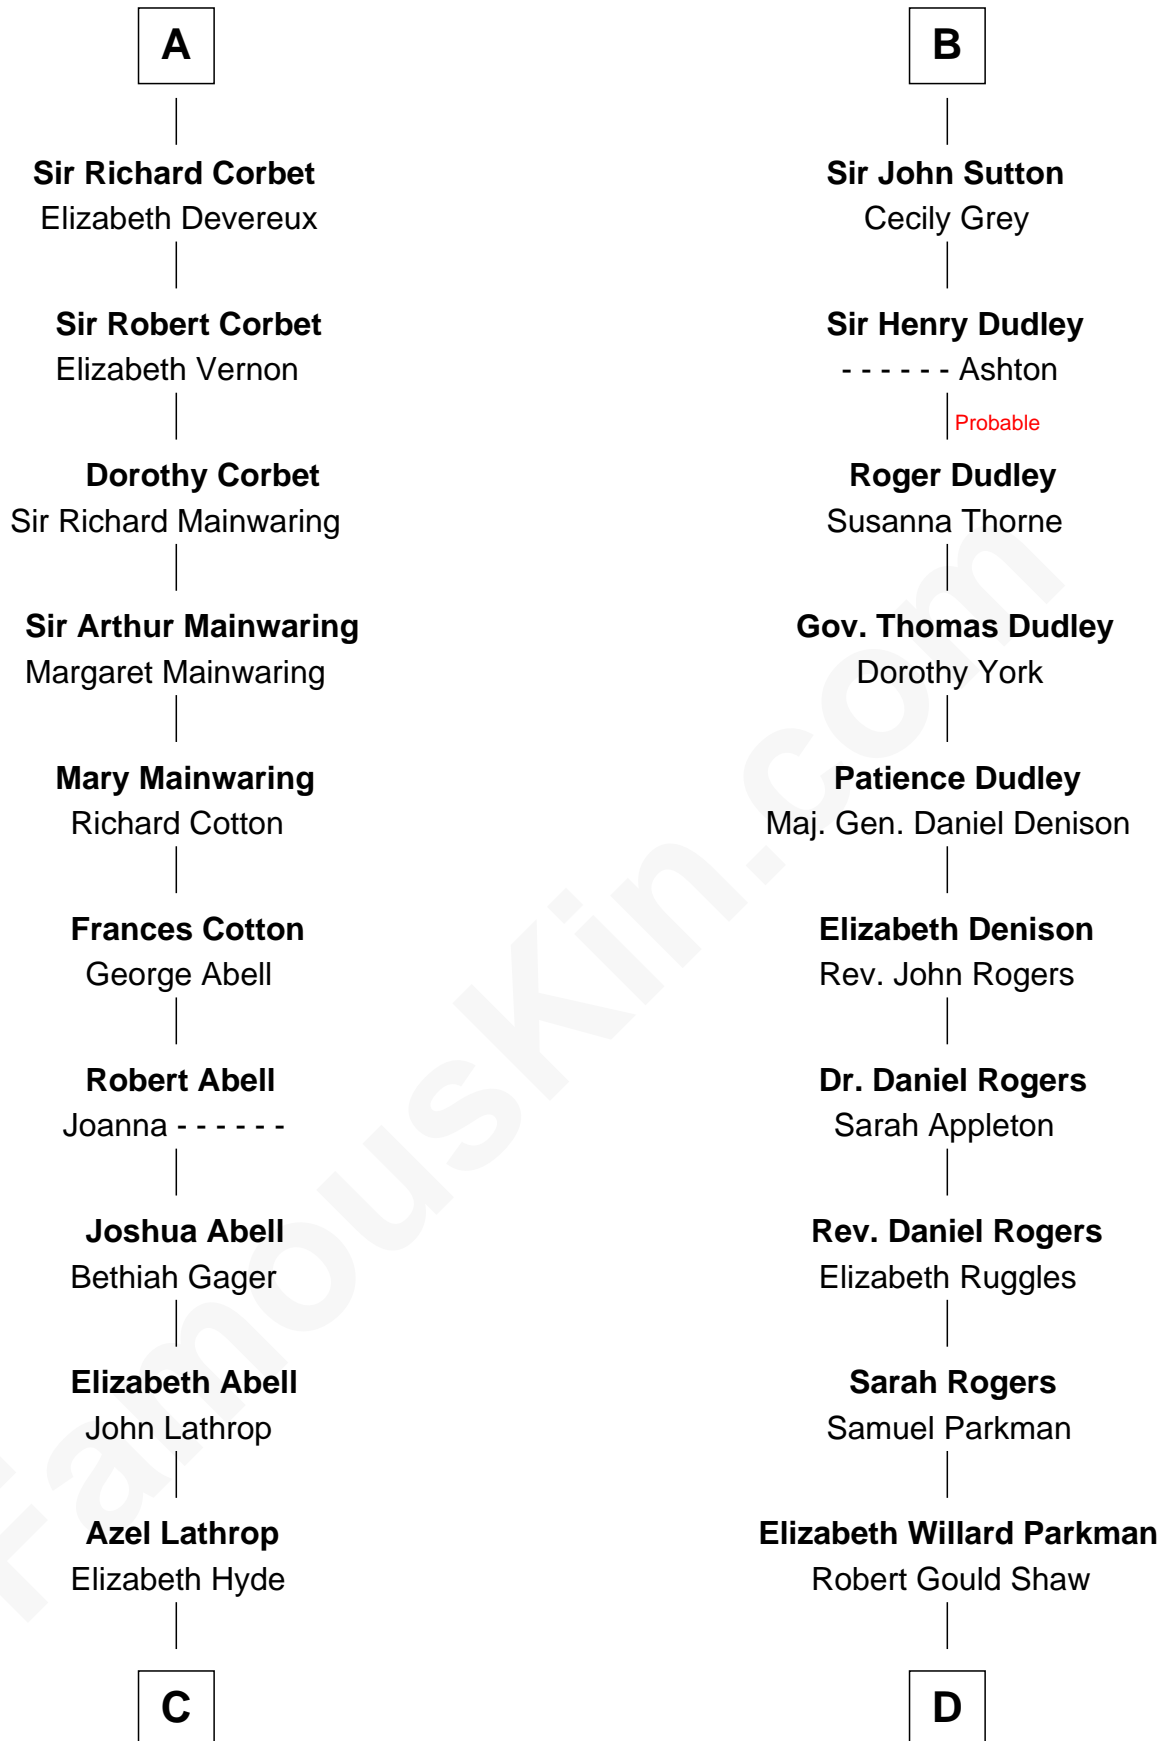

FamousKin.com

Relationship Chart of

Marjorie Post

Founder of General Foods

18th cousin 2 times removed of

Colonel Robert Gould Shaw

U.S. Civil War leader of film "Glory" fame

FamousKin.com