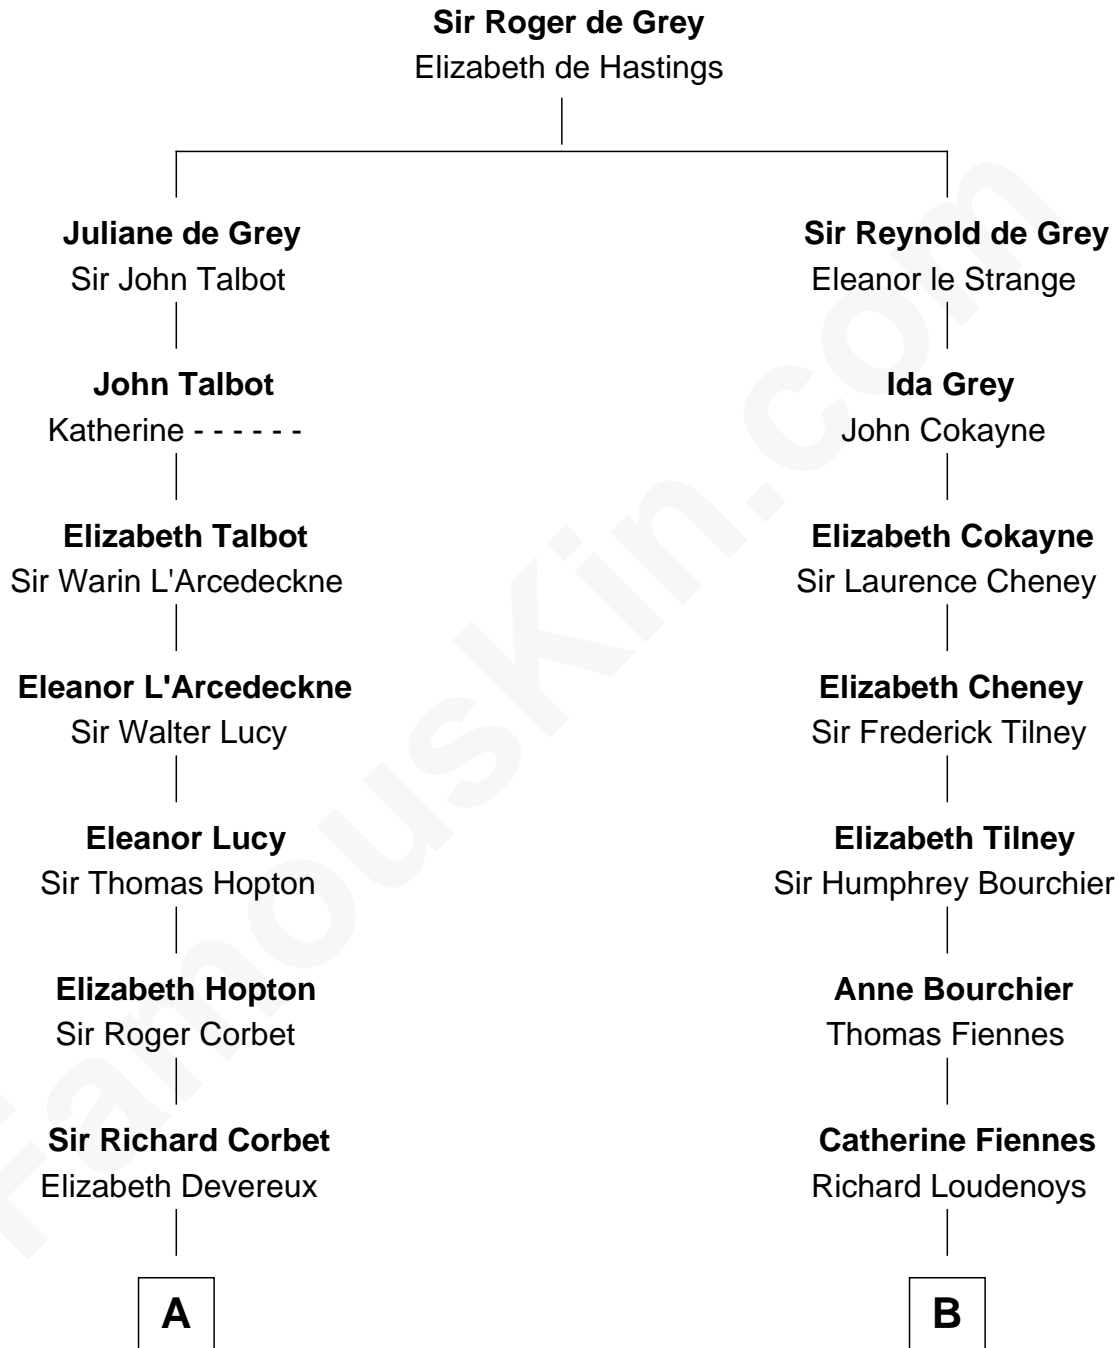

# FamousKin.com Relationship Chart of

**Marjorie Post**

*Founder of General Foods*

19th cousin 2 times removed of

**Anne Baxter**

*Movie Actress*

**C**

**Caroline Cushman Lathrop**

Charles Rollin Post

**Charles William Post**

Elle Letitia Merriweather

**Marjorie Post**

*Founder of General Foods*

**D**

**Rev. David Wright**

Abigail Goddard

**William Carey Wright**

Anna Lloyd Jones

**Frank Lloyd Wright**

Catherine L. Tobin

**Catherine Dorothy Wright**

Kenneth Stuart Baxter

**Anne Baxter**

*Movie Actress*