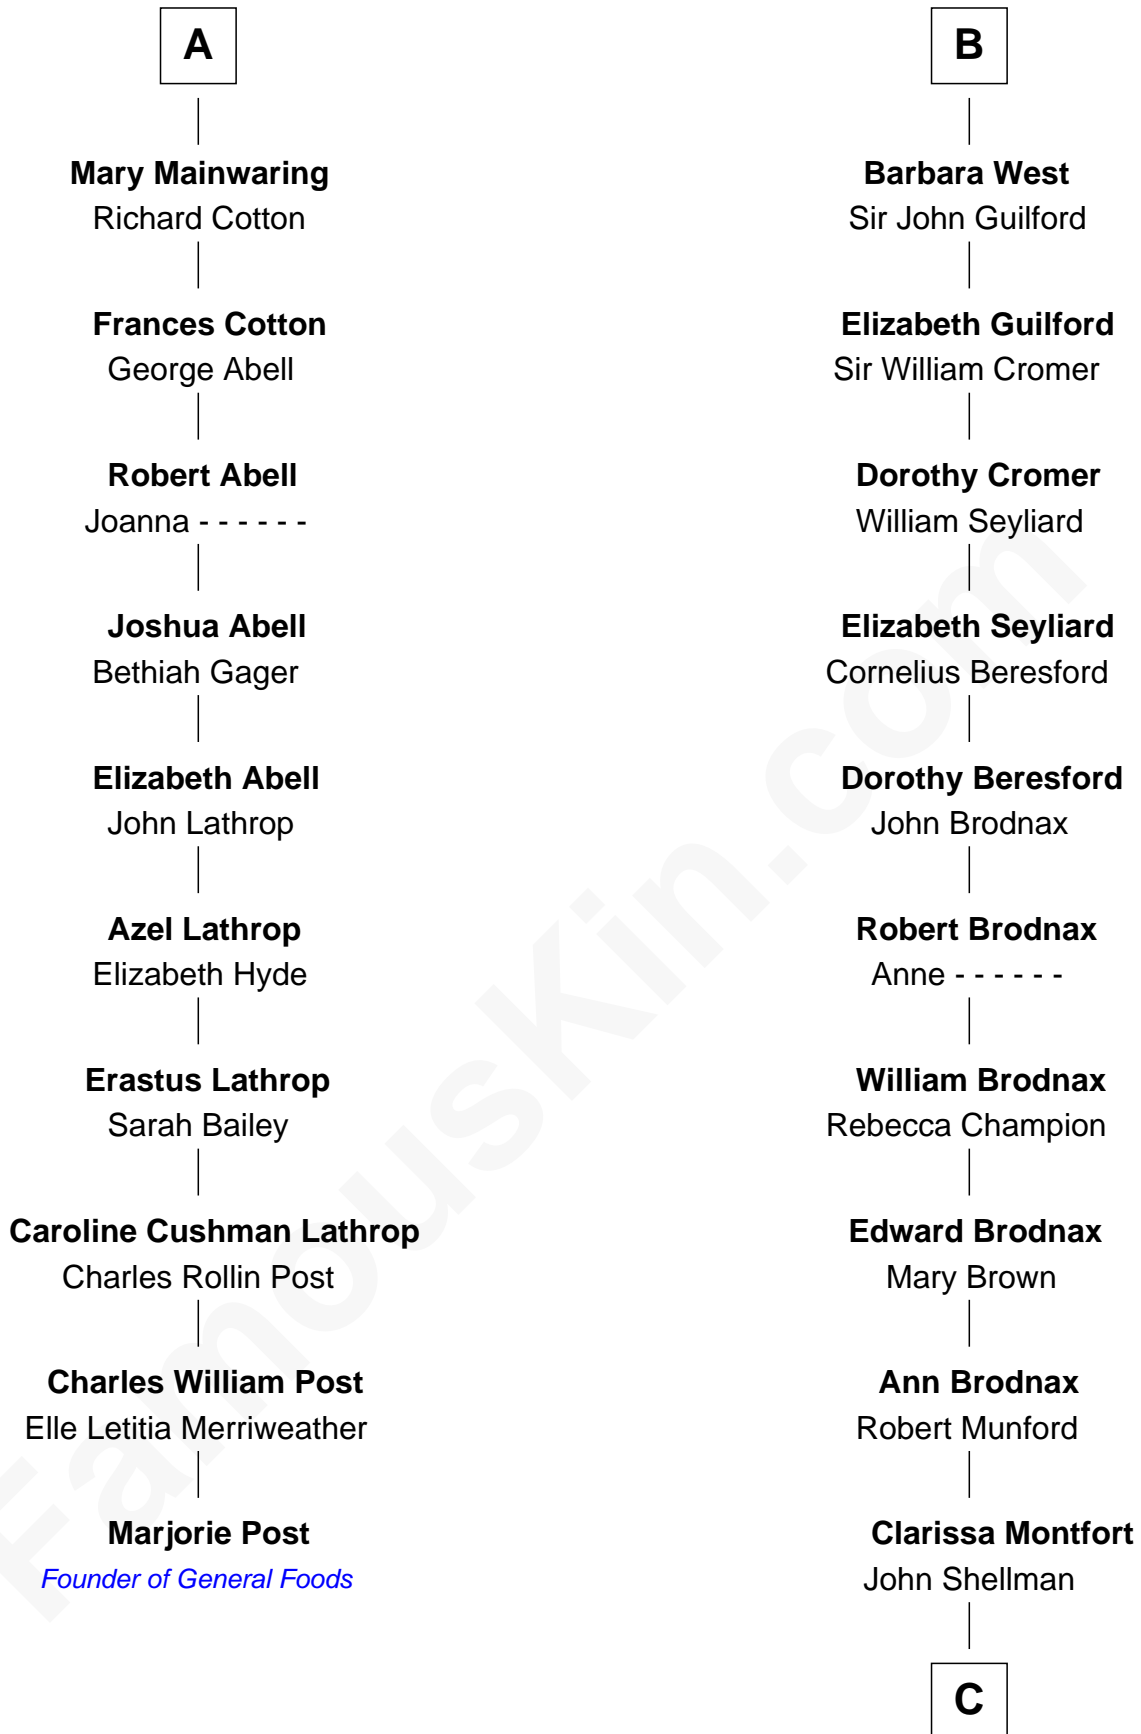

FamousKin.com Relationship Chart of

Marjorie Post

Founder of General Foods

16th cousin 5 times removed of

George H. W. Bush

41st U.S. President

Sir Thomas de Beauchamp

Katherine de Mortimer

Sir Thomas Hoo

Anne Hoo

Sir Roger Copley

Eleanor Copley

Sir Thomas West

B

C

—
Susan Montfort Shellman

Samuel Howard Fay

—
Harriet Eleanor Fay

Rev. James Smith Bush

—
Samuel Prescott Bush

Flora Sheldon

—
Prescott Sheldon Bush

Dorothy Wear Walker

—
George H. W. Bush

41st U.S. President

FamousKin.com