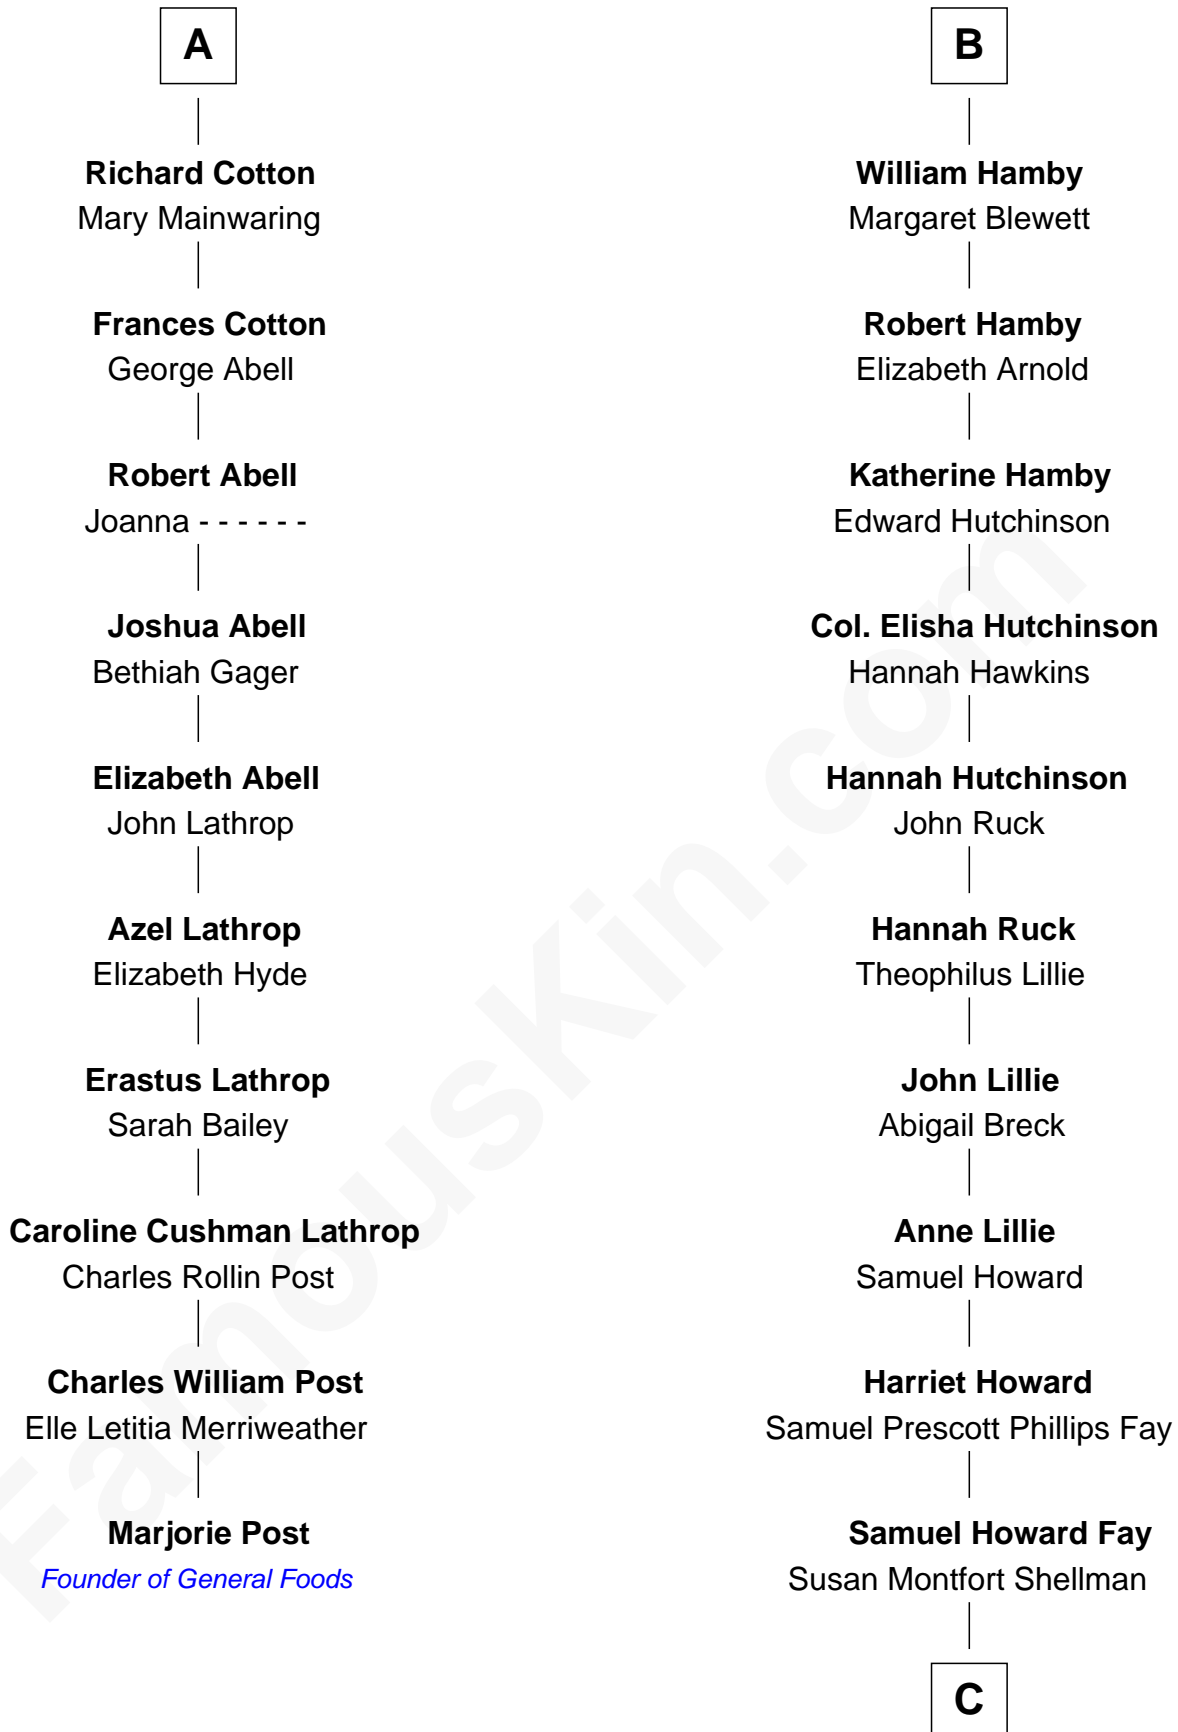

# FamousKin.com Relationship Chart of

**Marjorie Post**

*Founder of General Foods*

16th cousin 4 times removed of

**George H. W. Bush**

*41st U.S. President*

**Sir Philip le Despencer**

Joan de Cobham

Sir Andrew Luttrell

**Sir Andrew Luttrell**

Joan Tailboys

**Hawise Luttrell**

Sir Godfrey Hilton

**Sir Godfrey Hilton**

Margery Willoughby

**Elizabeth Hilton**

Richard Thimbleby

**Anne Thimbleby**

John Booth

**Eleanor Booth**

Edward Hamby

**B**

**C**

—  
**Harriet Eleanor Fay**  
Rev. James Smith Bush

—  
**Samuel Prescott Bush**  
Flora Sheldon

—  
**Prescott Sheldon Bush**  
Dorothy Wear Walker

—  
**George H. W. Bush**  
*41st U.S. President*

FamousKin.com