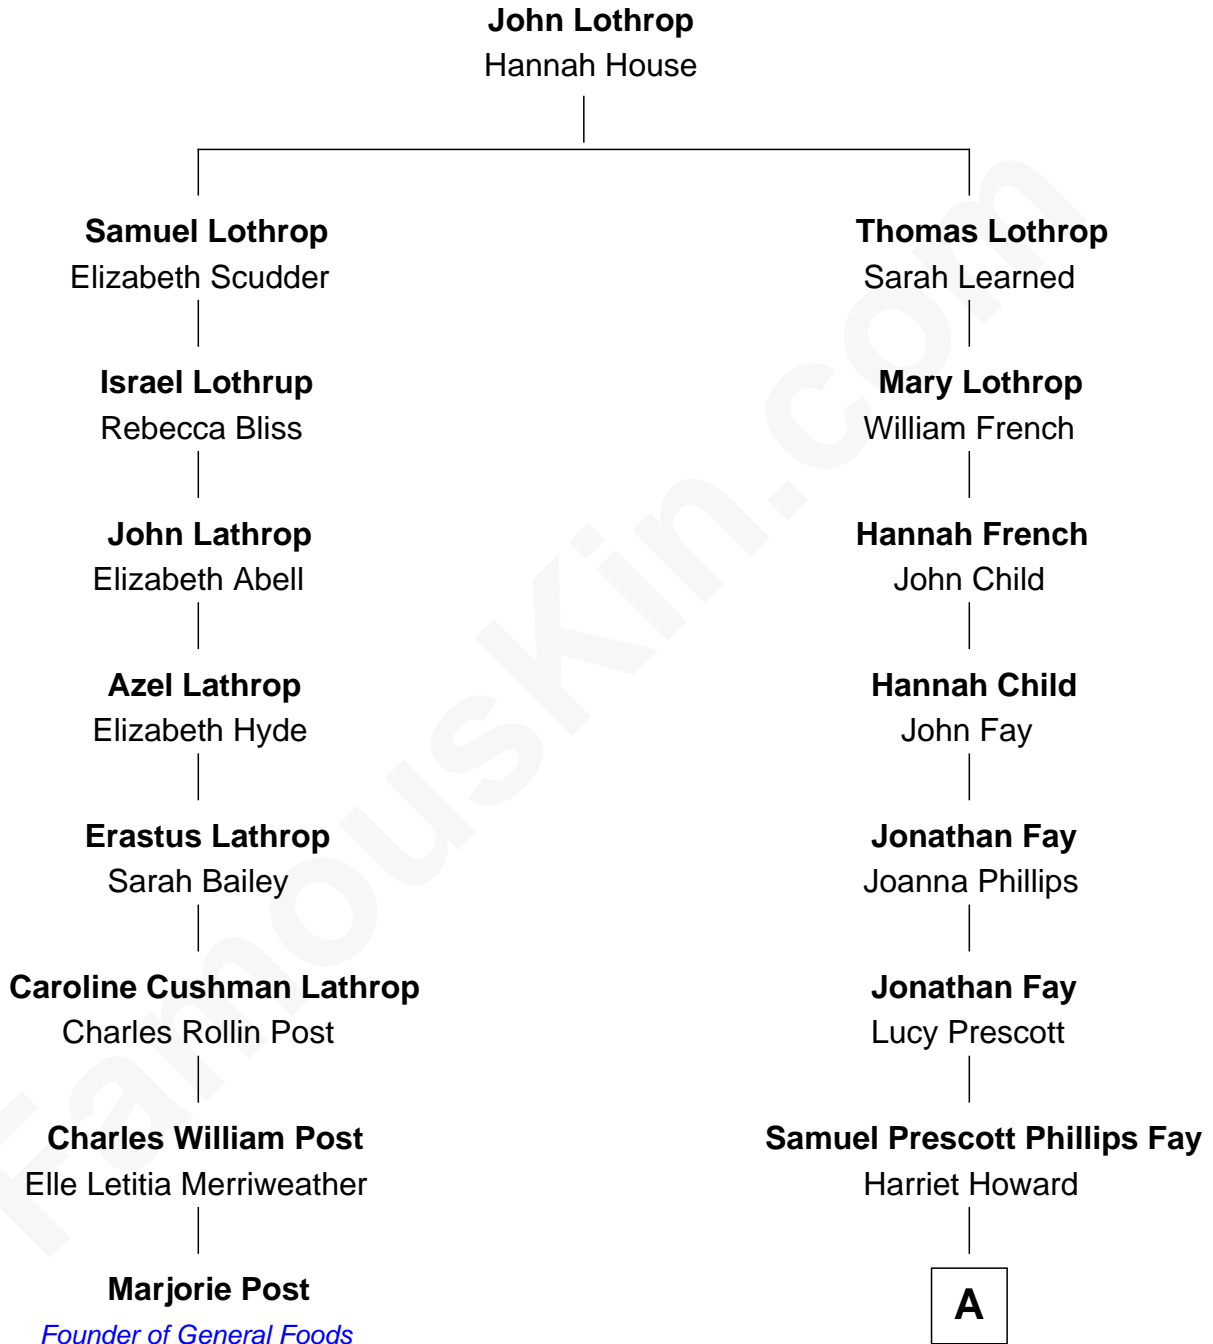

FamousKin.com Relationship Chart of

Marjorie Post

Founder of General Foods

7th cousin 4 times removed of

George H. W. Bush

41st U.S. President

A

—
Samuel Howard Fay
Susan Montfort Shellman

—
Harriet Eleanor Fay
Rev. James Smith Bush

—
Samuel Prescott Bush
Flora Sheldon

—
Prescott Sheldon Bush
Dorothy Wear Walker

—
George H. W. Bush
41st U.S. President