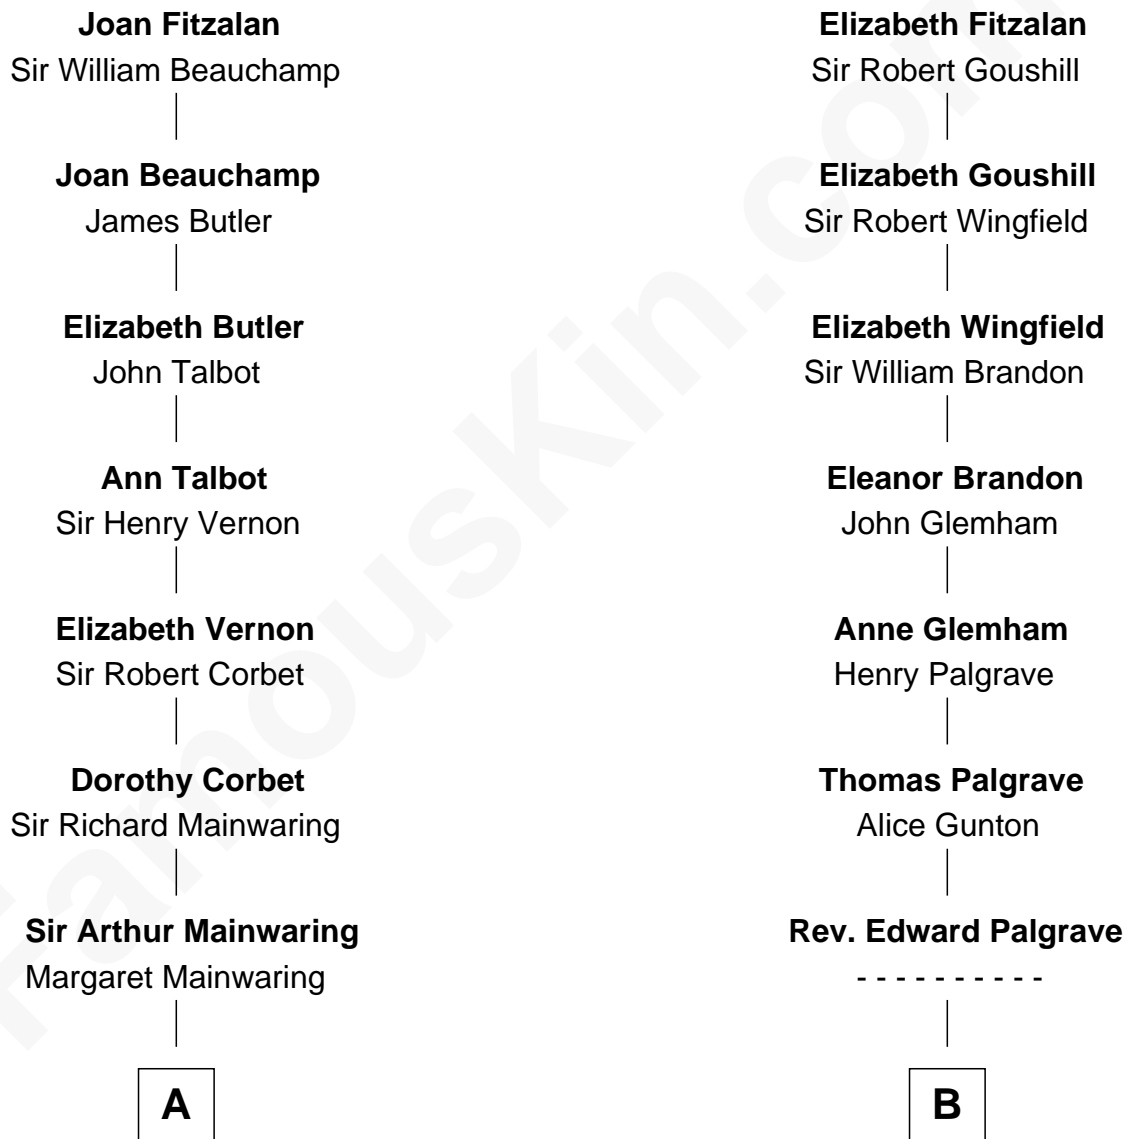

# FamousKin.com Relationship Chart of

**Marjorie Post**

*Founder of General Foods*

16th cousin 3 times removed of

**George H. W. Bush**

*41st U.S. President*

**Sir Richard Fitzalan**

Elizabeth de Bohun

**C**

Samuel Prescott Bush

Flora Sheldon

Prescott Sheldon Bush

Dorothy Wear Walker

George H. W. Bush

*41st U.S. President*

FamousKin.com