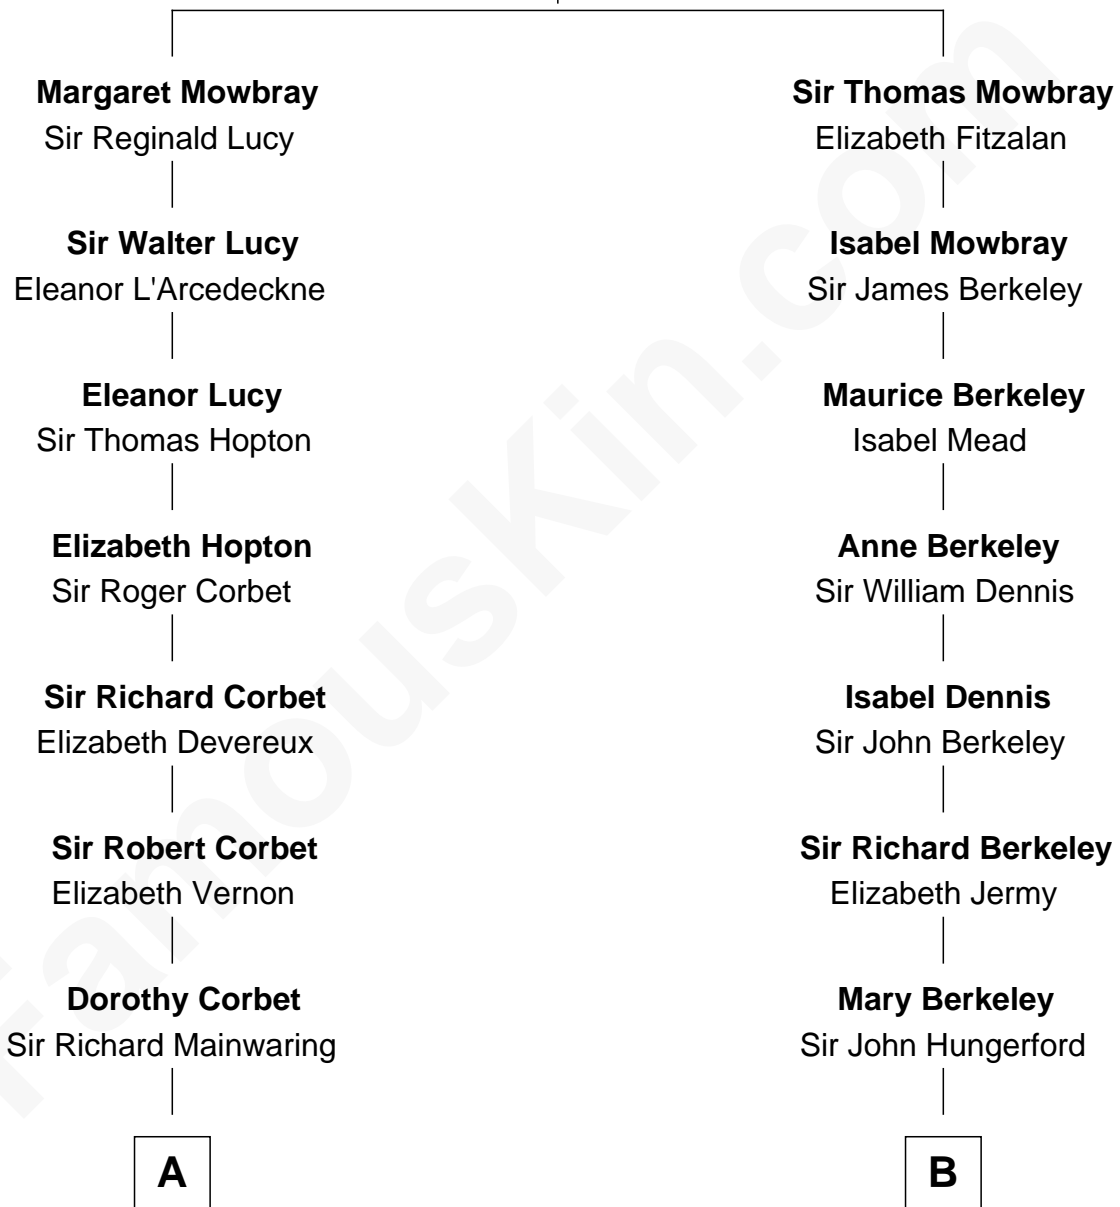

# FamousKin.com Relationship Chart of

**Marjorie Post**

*Founder of General Foods*

17th cousin 2 times removed of

**George H. W. Bush**

*41st U.S. President*

**John de Mowbray**  
Elizabeth de Segrave

C

Samuel Prescott Bush

Flora Sheldon

Prescott Sheldon Bush

Dorothy Wear Walker

George H. W. Bush

*41st U.S. President*

FamousKin.com