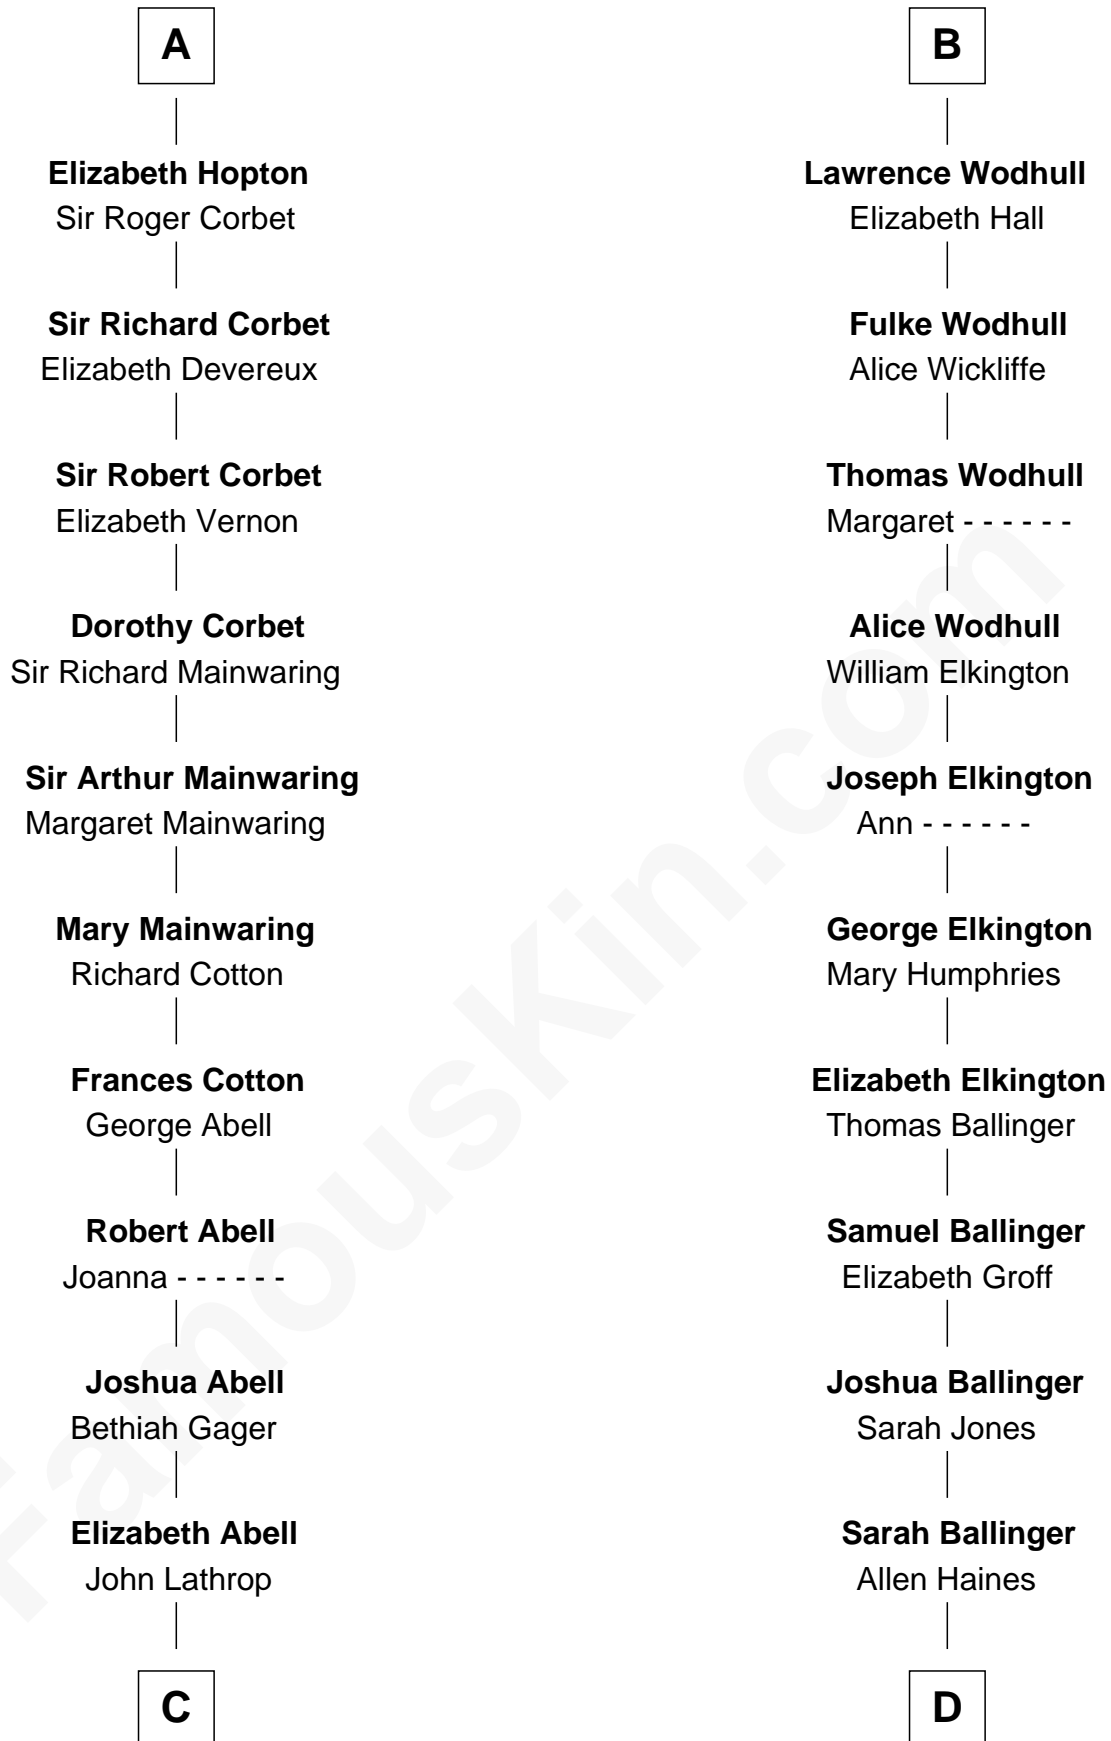

FamousKin.com Relationship Chart of

Marjorie Post

Founder of General Foods

21st cousin of

Barbara (Pierce) Bush

First Lady of President George H.W. Bush

John de Botetourte

Maud FitzThomas

C

Azel Lathrop
Elizabeth Hyde

Erastus Lathrop
Sarah Bailey

Caroline Cushman Lathrop
Charles Rollin Post

Charles William Post
Elle Letitia Merriweather

Marjorie Post
Founder of General Foods

D

Jonathan Haines
Mary Jane Sprague