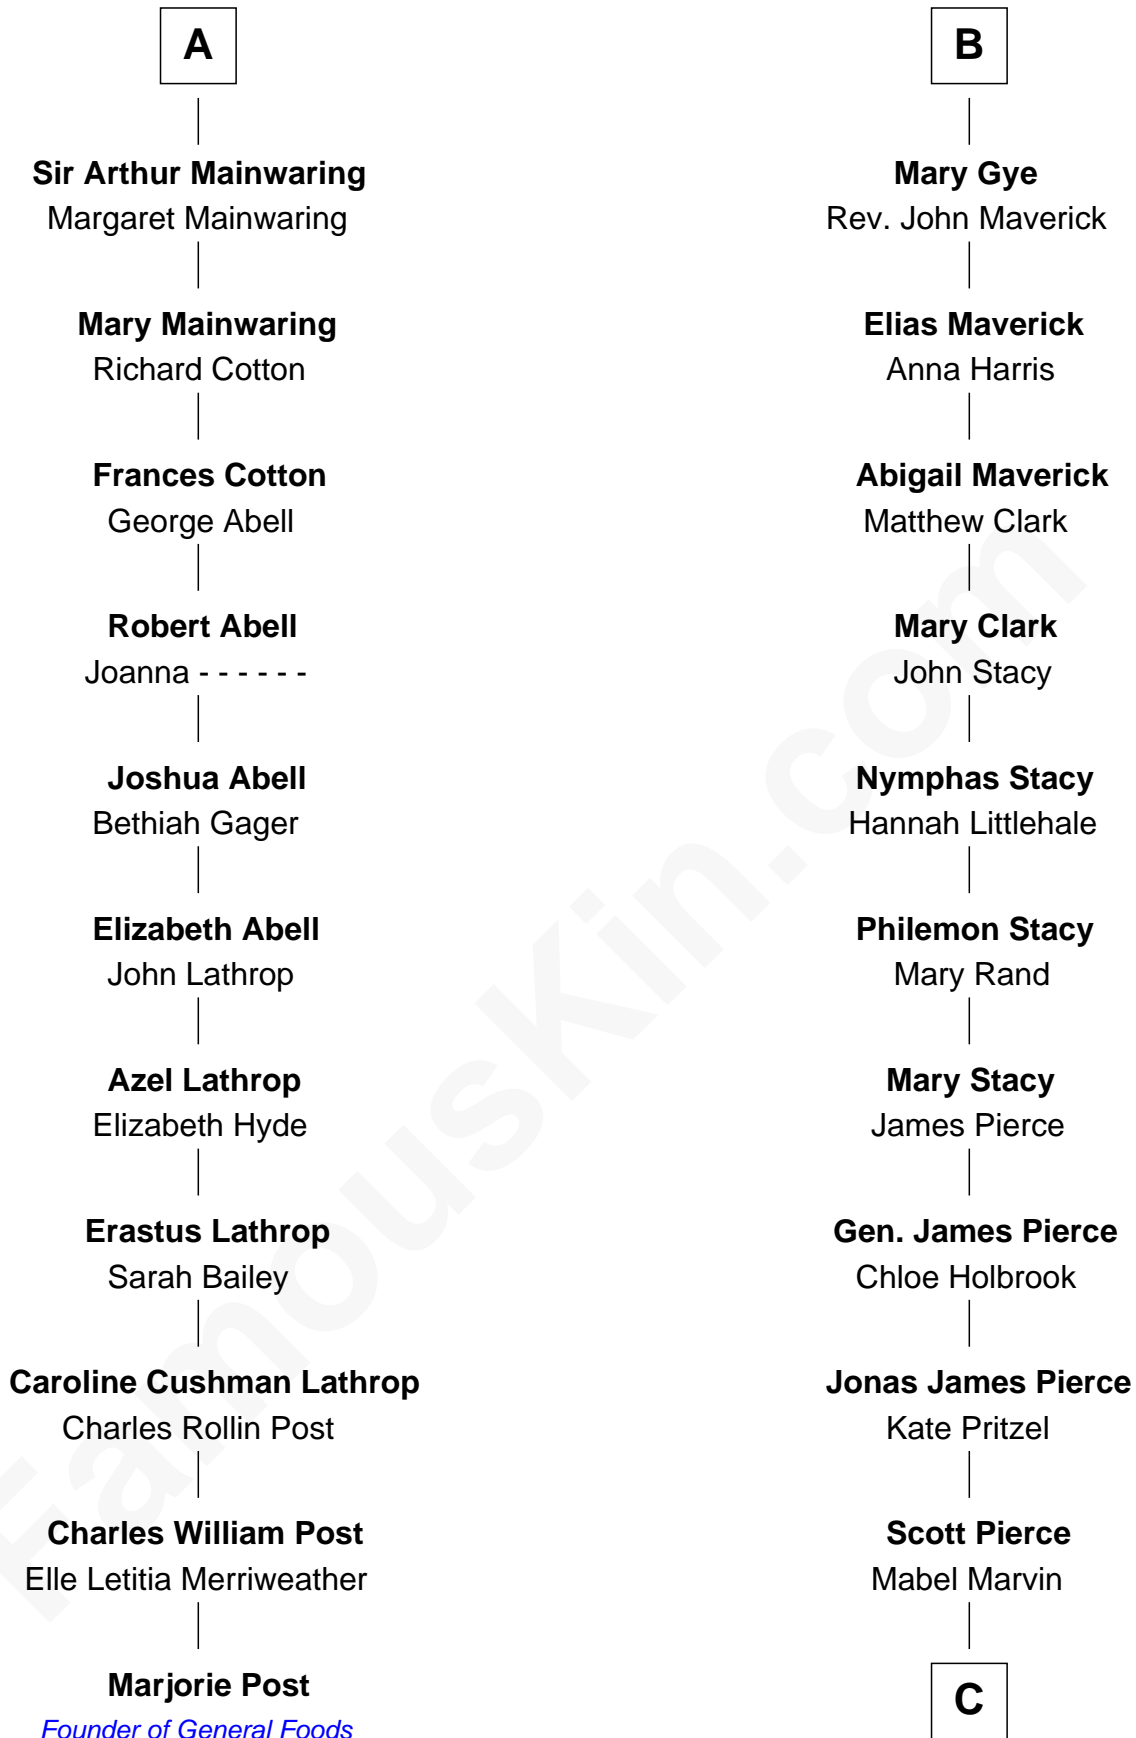

FamousKin.com

Relationship Chart of

Marjorie Post

Founder of General Foods

17th cousin 1 time removed of

Barbara (Pierce) Bush

First Lady of President George H.W. Bush

C

Marvin Pierce
Pauline Robinson

Barbara (Pierce) Bush
First Lady of George H.W. Bush

FamousKin.com