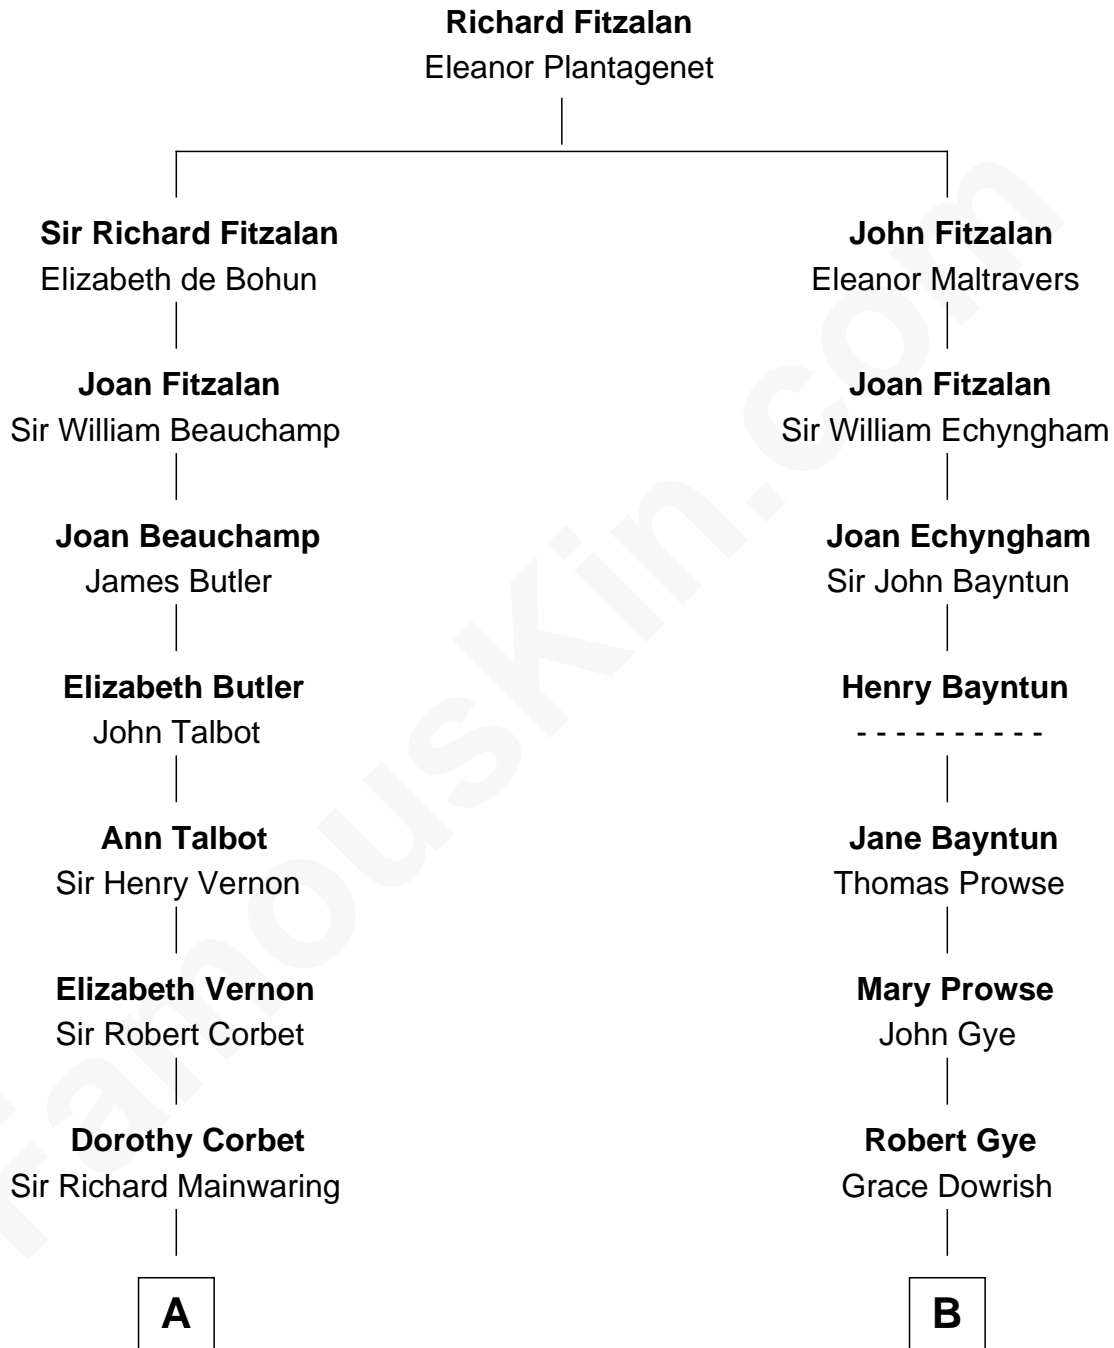

FamousKin.com

Relationship Chart of

Marjorie Post

Founder of General Foods

17th cousin 1 time removed of

Barbara (Pierce) Bush

First Lady of President George H.W. Bush

C

Marvin Pierce
Pauline Robinson

Barbara (Pierce) Bush
First Lady of George H.W. Bush

FamousKin.com