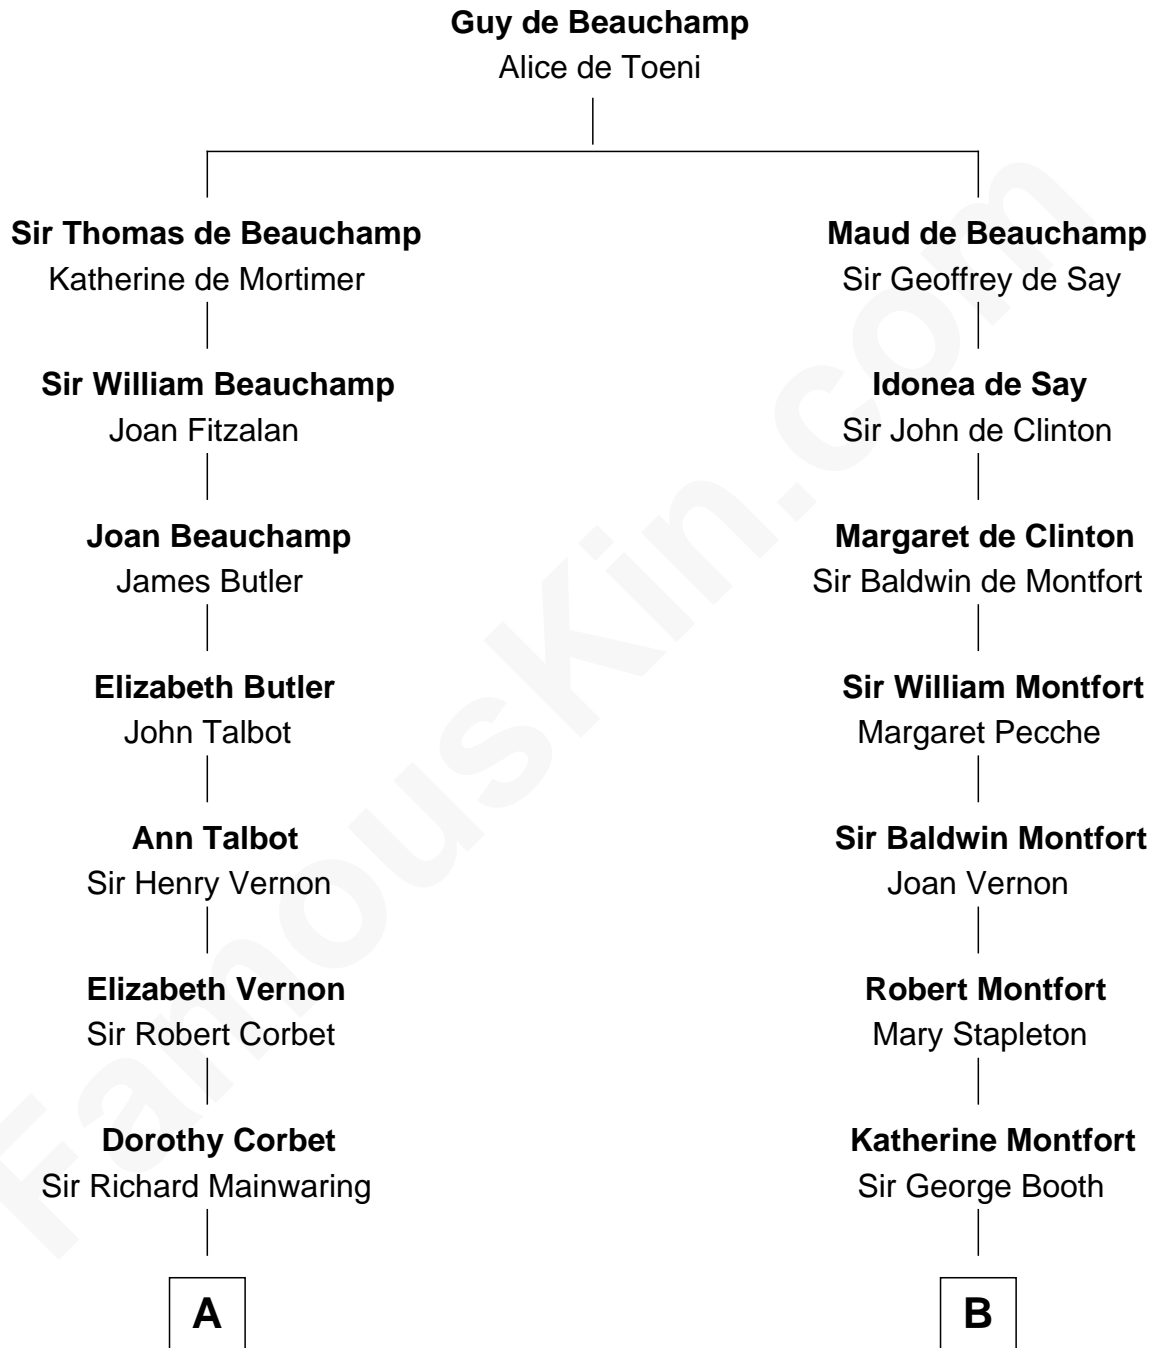

FamousKin.com

Relationship Chart of

Marjorie Post

Founder of General Foods

17th cousin 4 times removed of

Barbara (Pierce) Bush

First Lady of President George H.W. Bush

C

Samuel Ross Marvin

Julia Ann Place

Jerome Place Marvin

Martha Ann Stokes

Mabel Marvin

Scott Pierce

Marvin Pierce

Pauline Robinson