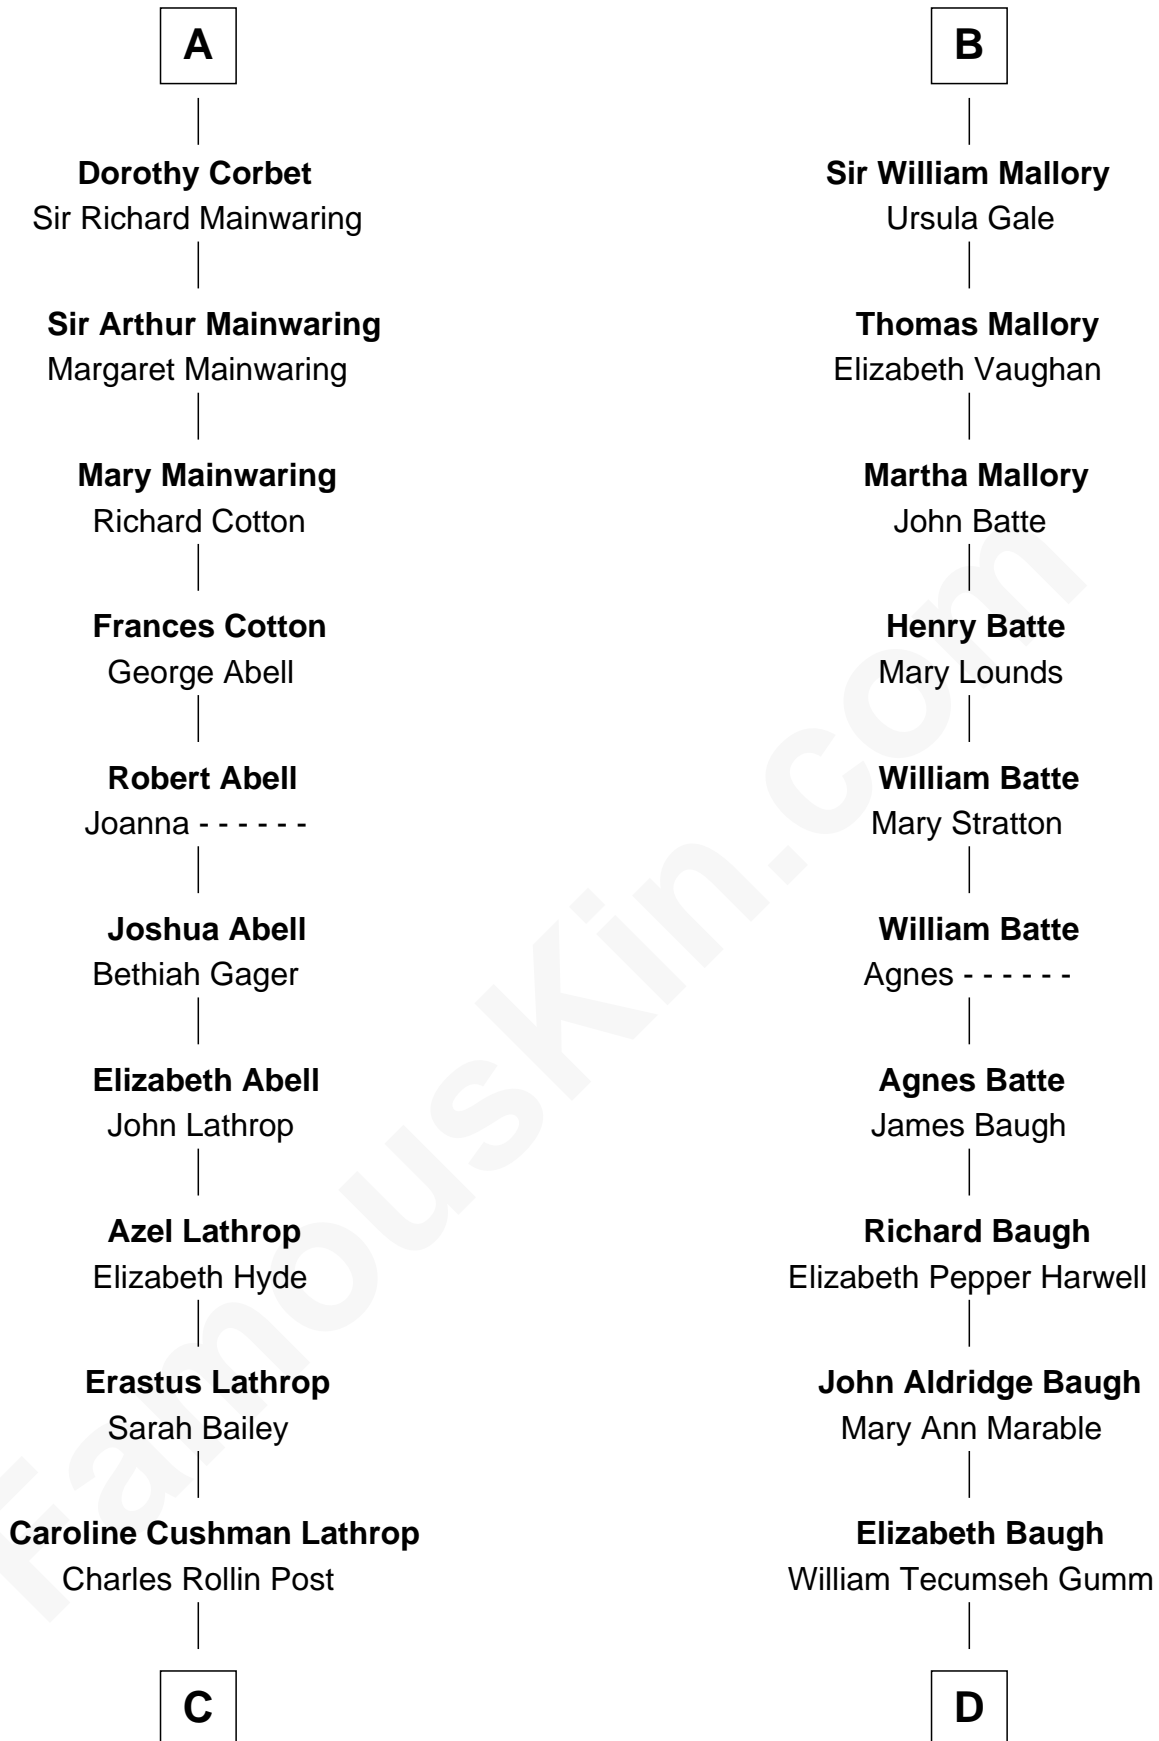

FamousKin.com Relationship Chart of

Marjorie Post

Founder of General Foods

18th cousin 1 time removed of

Liza Minnelli

Singer and Actress

Edmund Fitzalan

Alice de Warenne

C

Charles William Post
Elle Letitia Merriweather

Marjorie Post
Founder of General Foods

D

Francis Avent Gumm
Ethel Marian Milne

Frances Ethel Gumm
Vincent Minnelli

Liza Minnelli
Singer and Actress