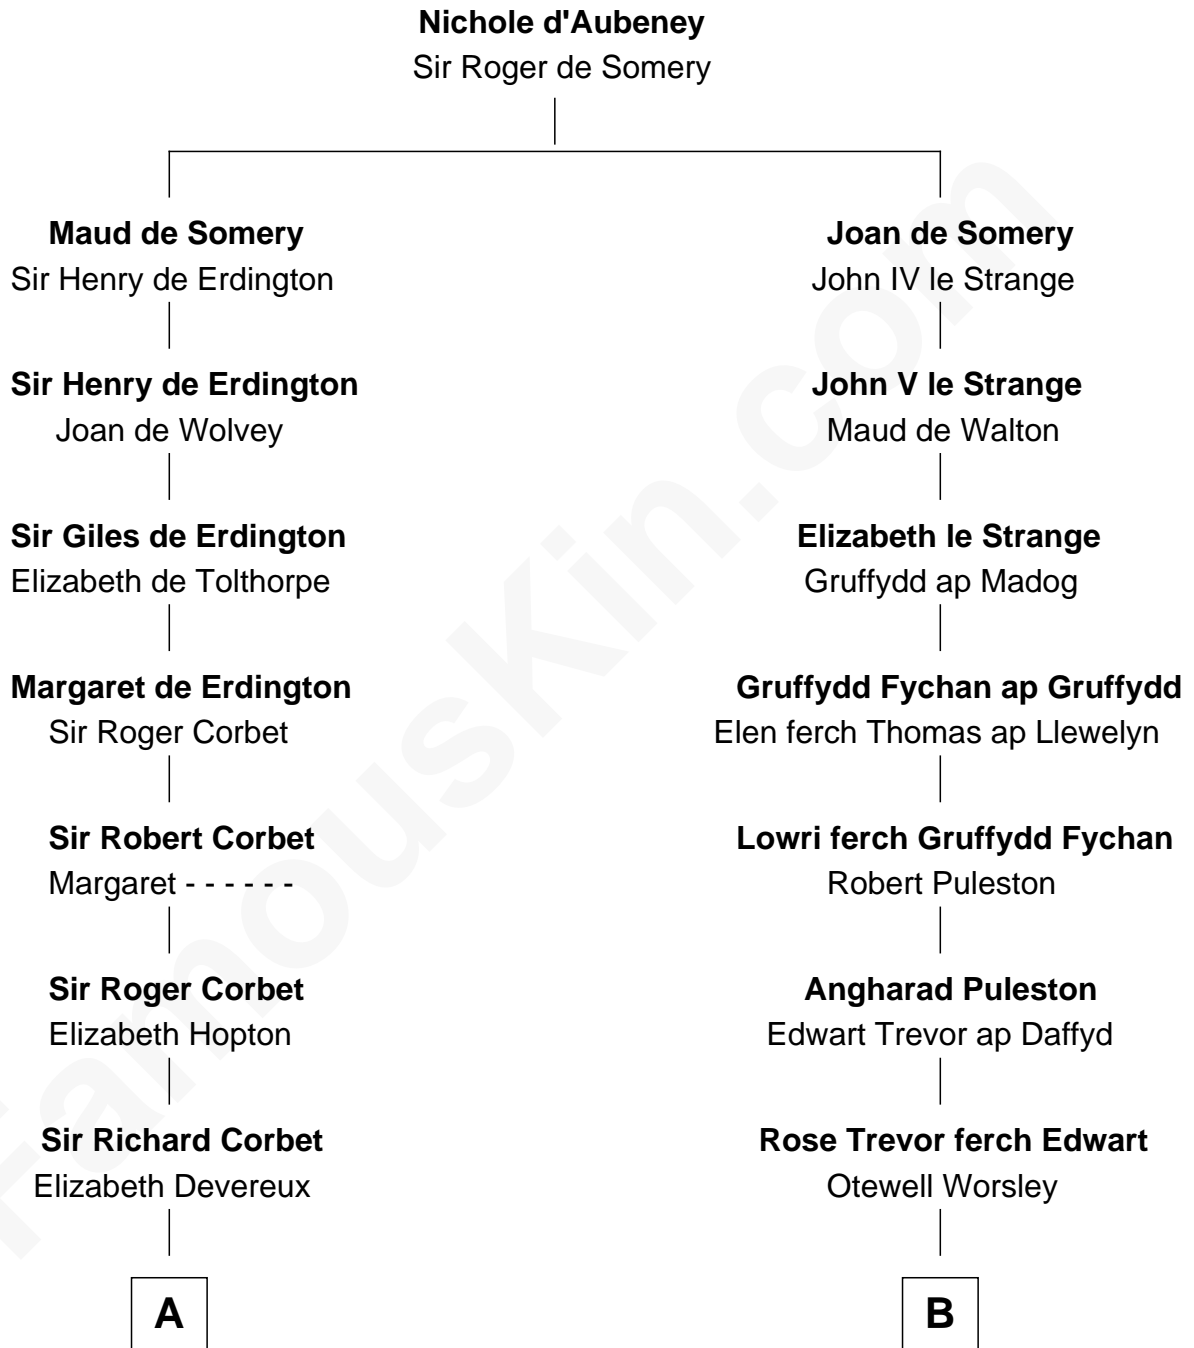

Eliphalet Remington

Founder of Remington Arms Company