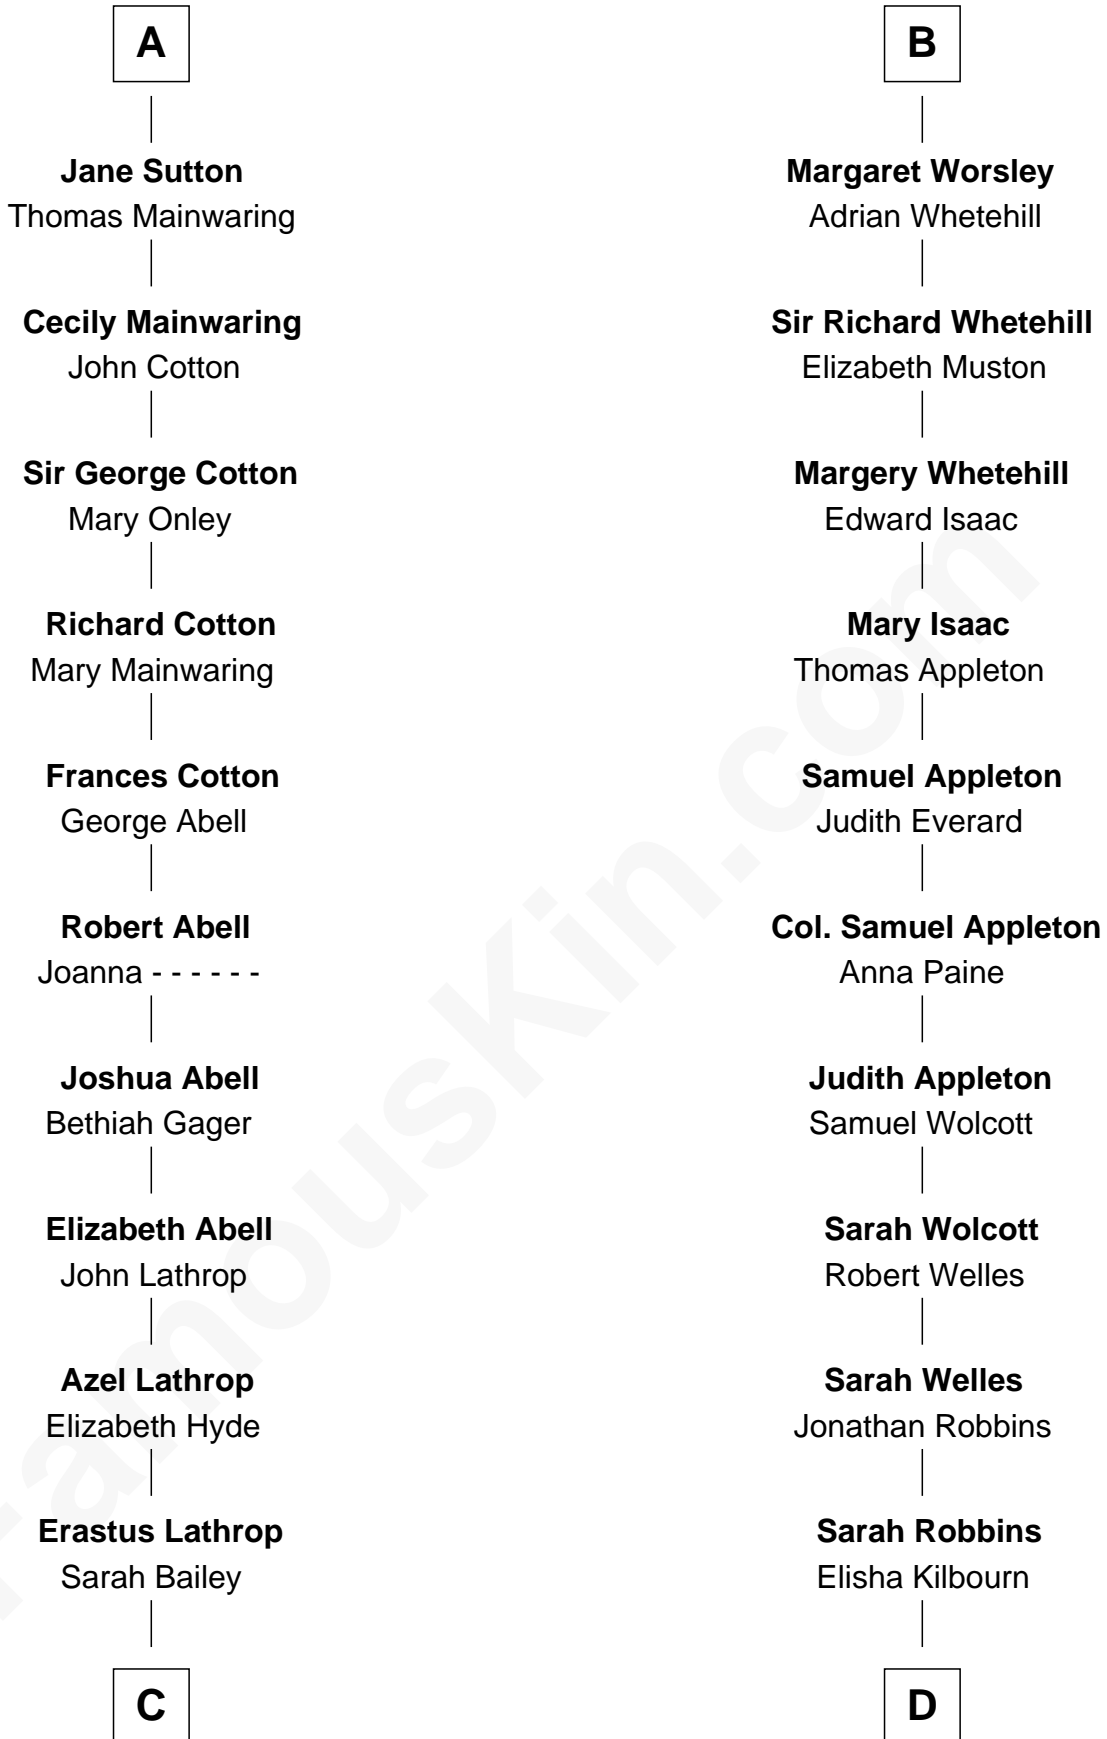

FamousKin.com

Relationship Chart of

Marjorie Post

Founder of General Foods

18th cousin 1 time removed of

Eliphalet Remington

Founder of Remington Arms Company

C

Caroline Cushman Lathrop

Charles Rollin Post

Charles William Post

Elle Letitia Merriweather

Marjorie Post

Founder of General Foods

D

Elizabeth Kilbourn