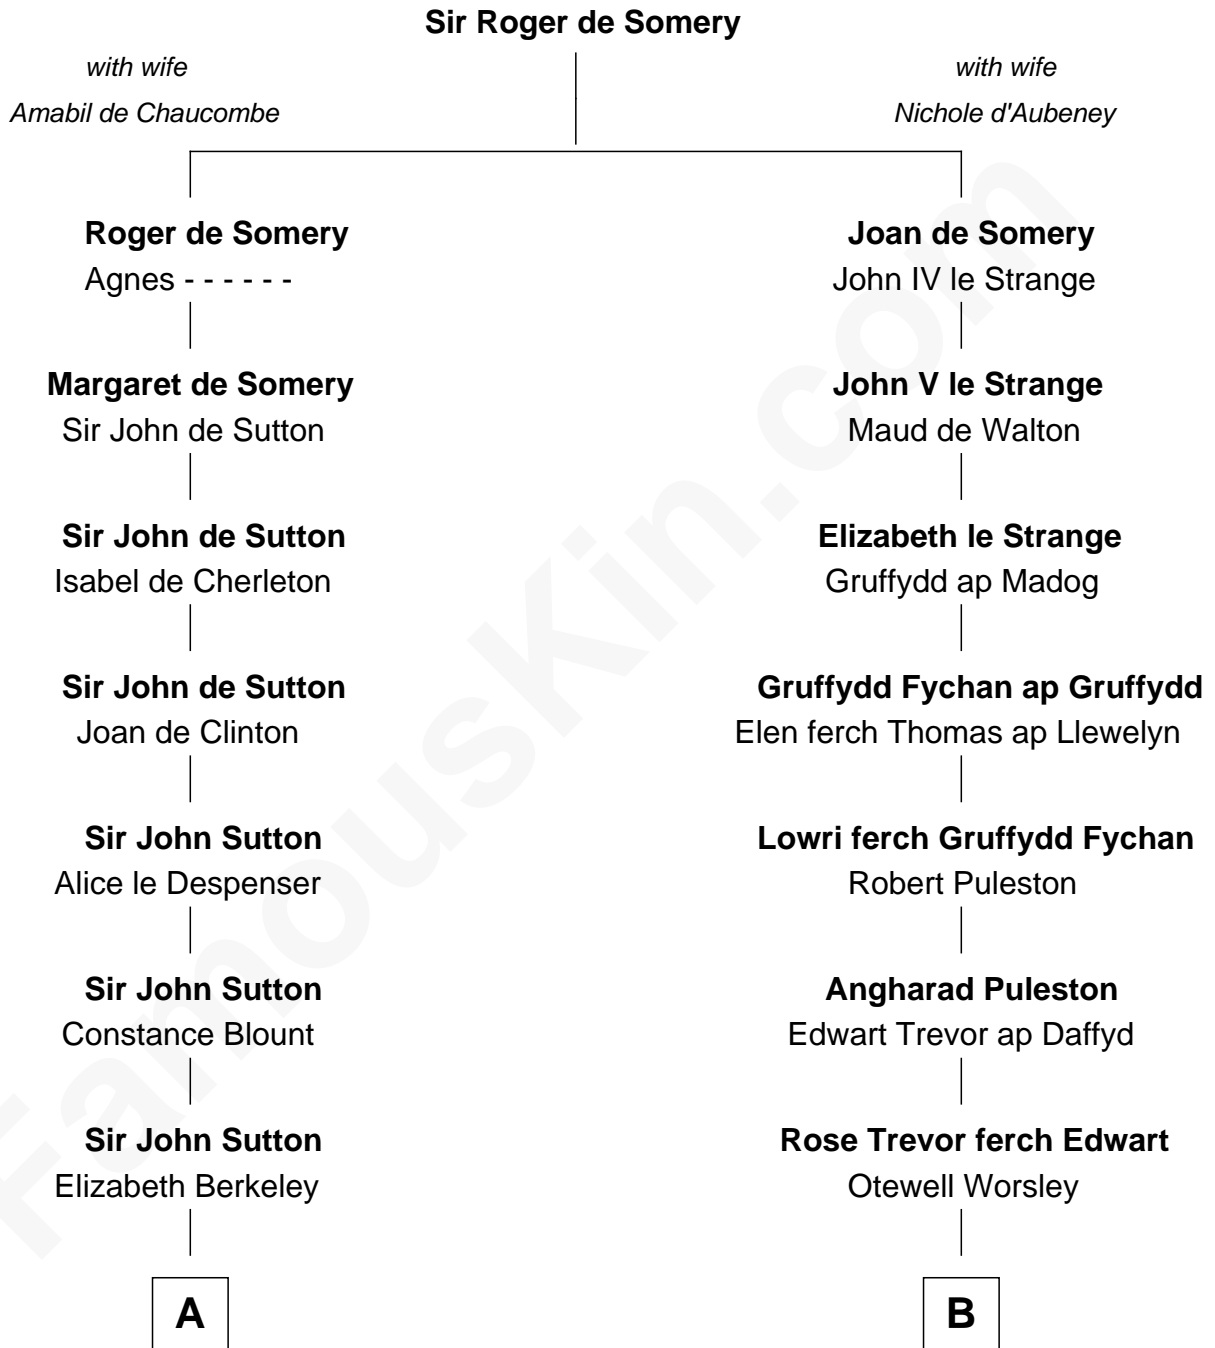

FamousKin.com

Relationship Chart of

Marjorie Post

Founder of General Foods

18th cousin 1 time removed of

Eliphalet Remington

Founder of Remington Arms Company

C

Caroline Cushman Lathrop

Charles Rollin Post

Charles William Post

Elle Letitia Merriweather

Marjorie Post

Founder of General Foods

D

Elizabeth Kilbourn