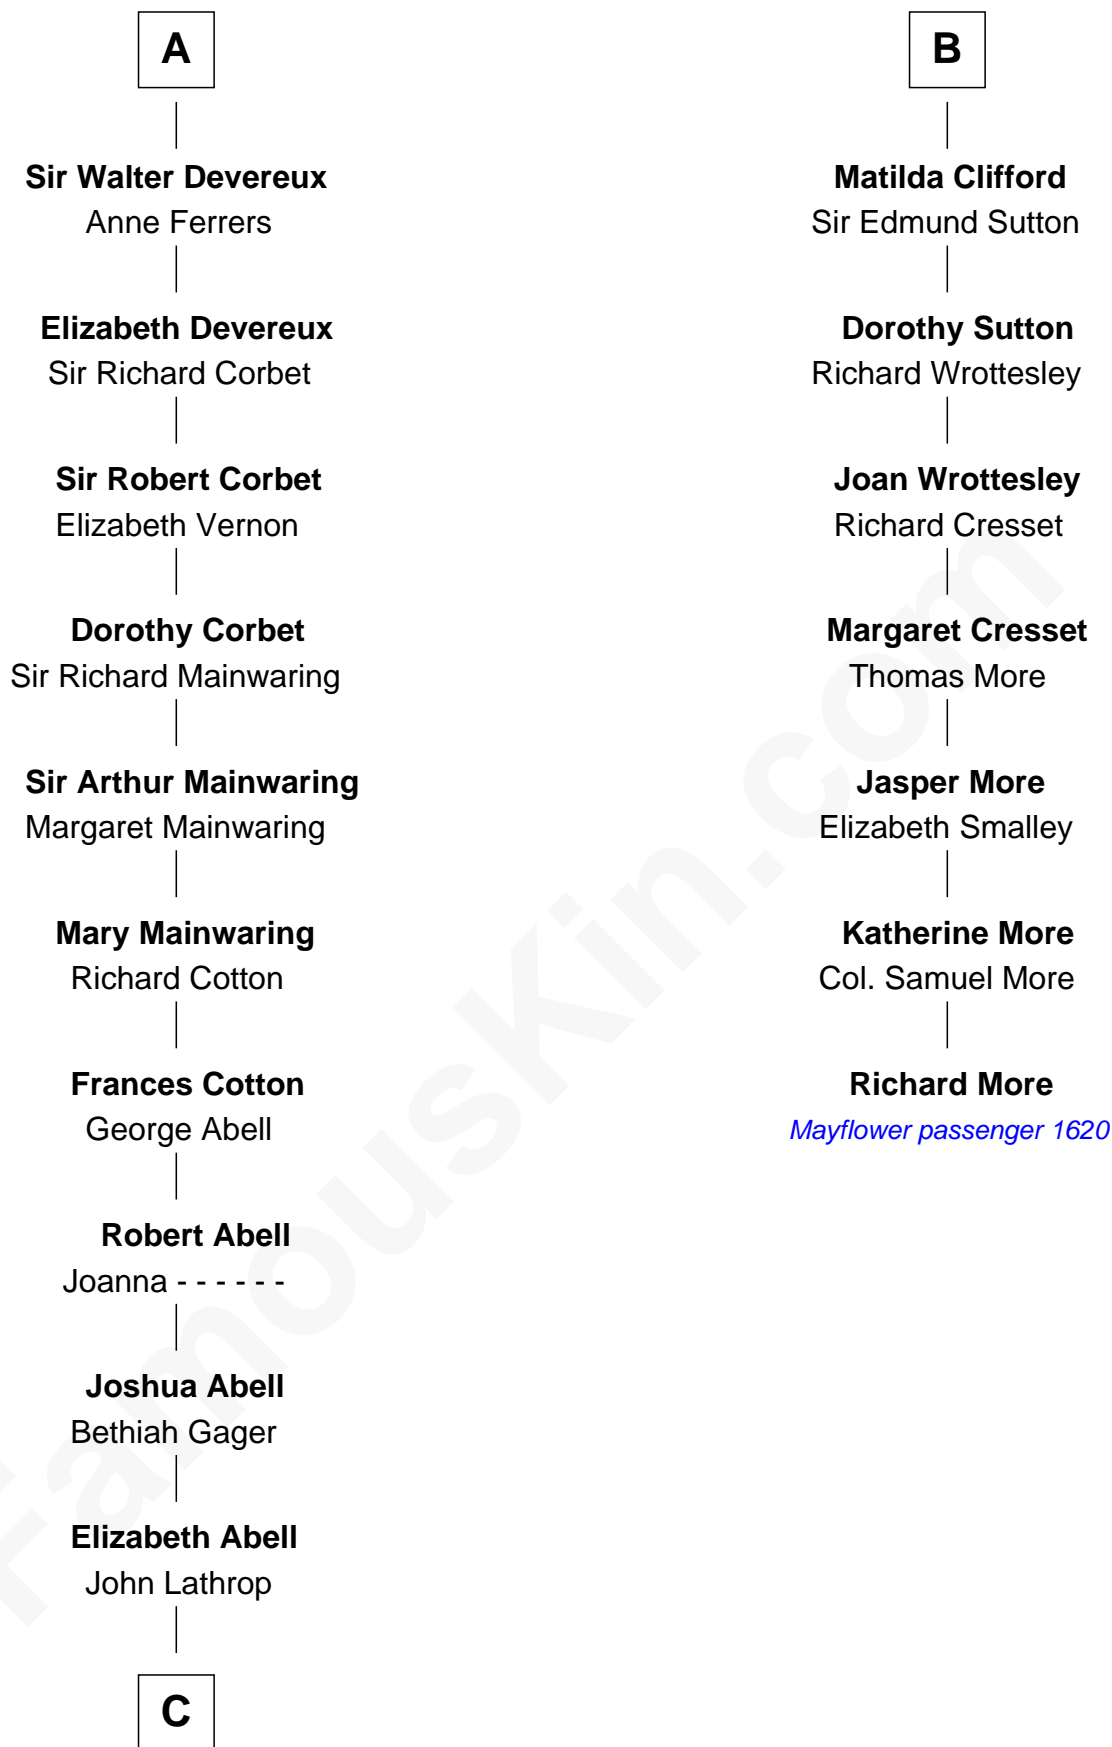

FamousKin.com Relationship Chart of

Marjorie Post

Founder of General Foods

13th cousin 8 times removed of

Richard More

(c1614 - c1696) Mayflower passenger 1620

MAYFLOWER

Sir William de Fiennes

Sir Henry Percy

Elizabeth Mortimer

Elizabeth Percy

Sir John Clifford

Thomas Clifford

Joan Dacre

B

C