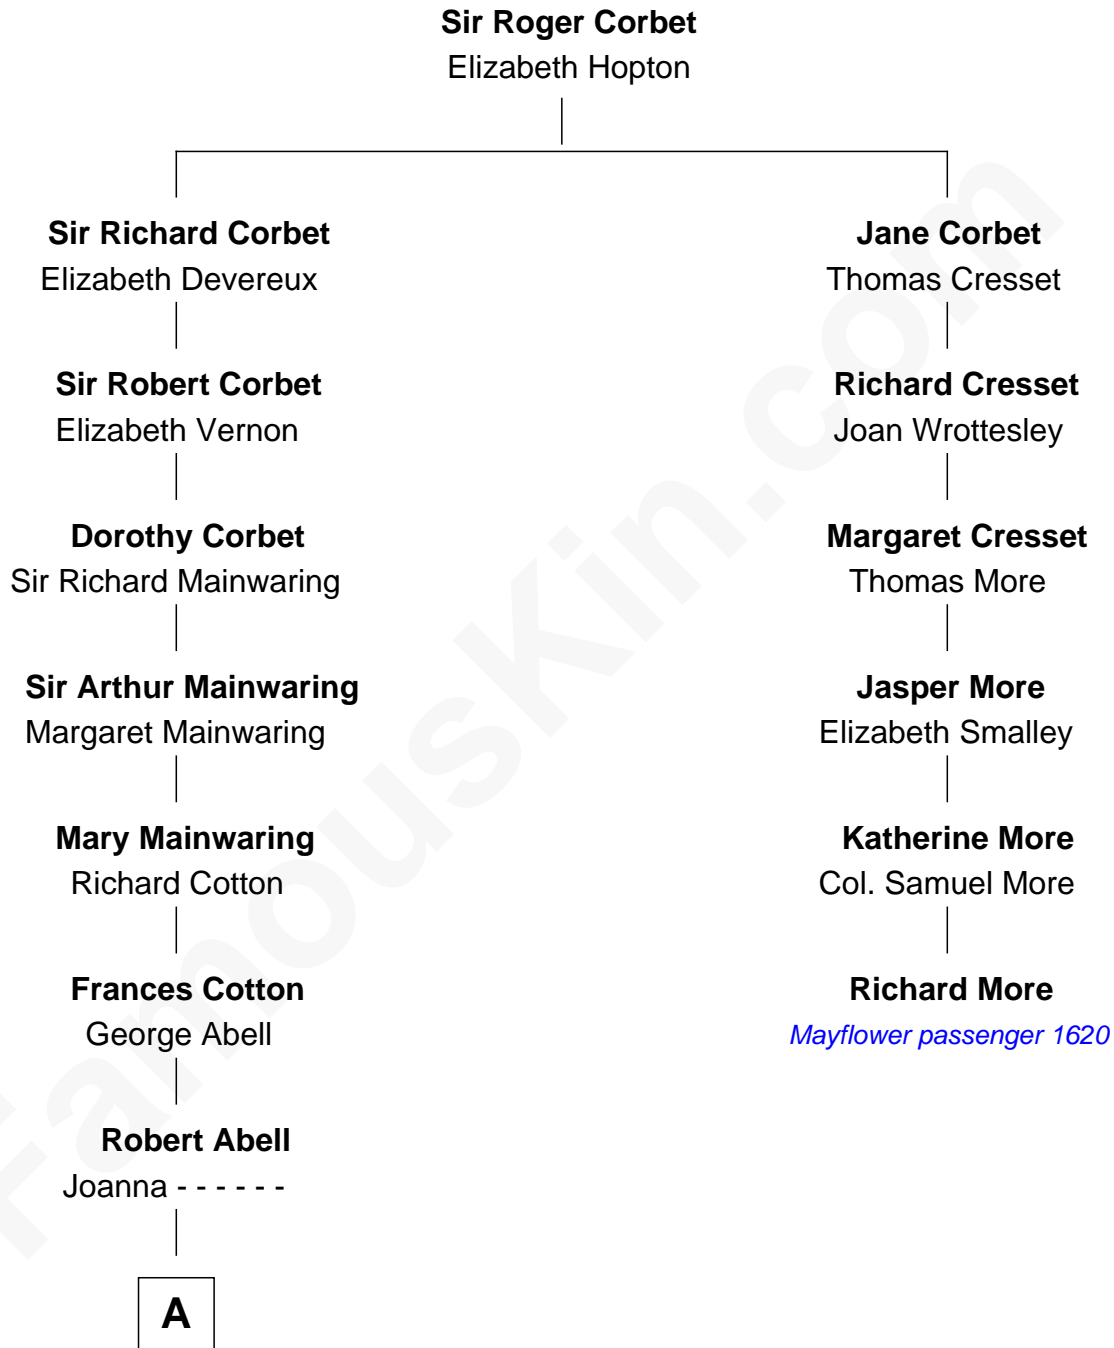

FamousKin.com Relationship Chart of

Marjorie Post

Founder of General Foods

5th cousin 8 times removed of

Richard More

(c1614 - c1696) Mayflower passenger 1620

MAYFLOWER

A

—
Joshua Abell
Bethiah Gager

—
Elizabeth Abell
John Lathrop

—
Azel Lathrop
Elizabeth Hyde

—
Erastus Lathrop
Sarah Bailey

—
Caroline Cushman Lathrop
Charles Rollin Post

—
Charles William Post
Elle Letitia Merriweather