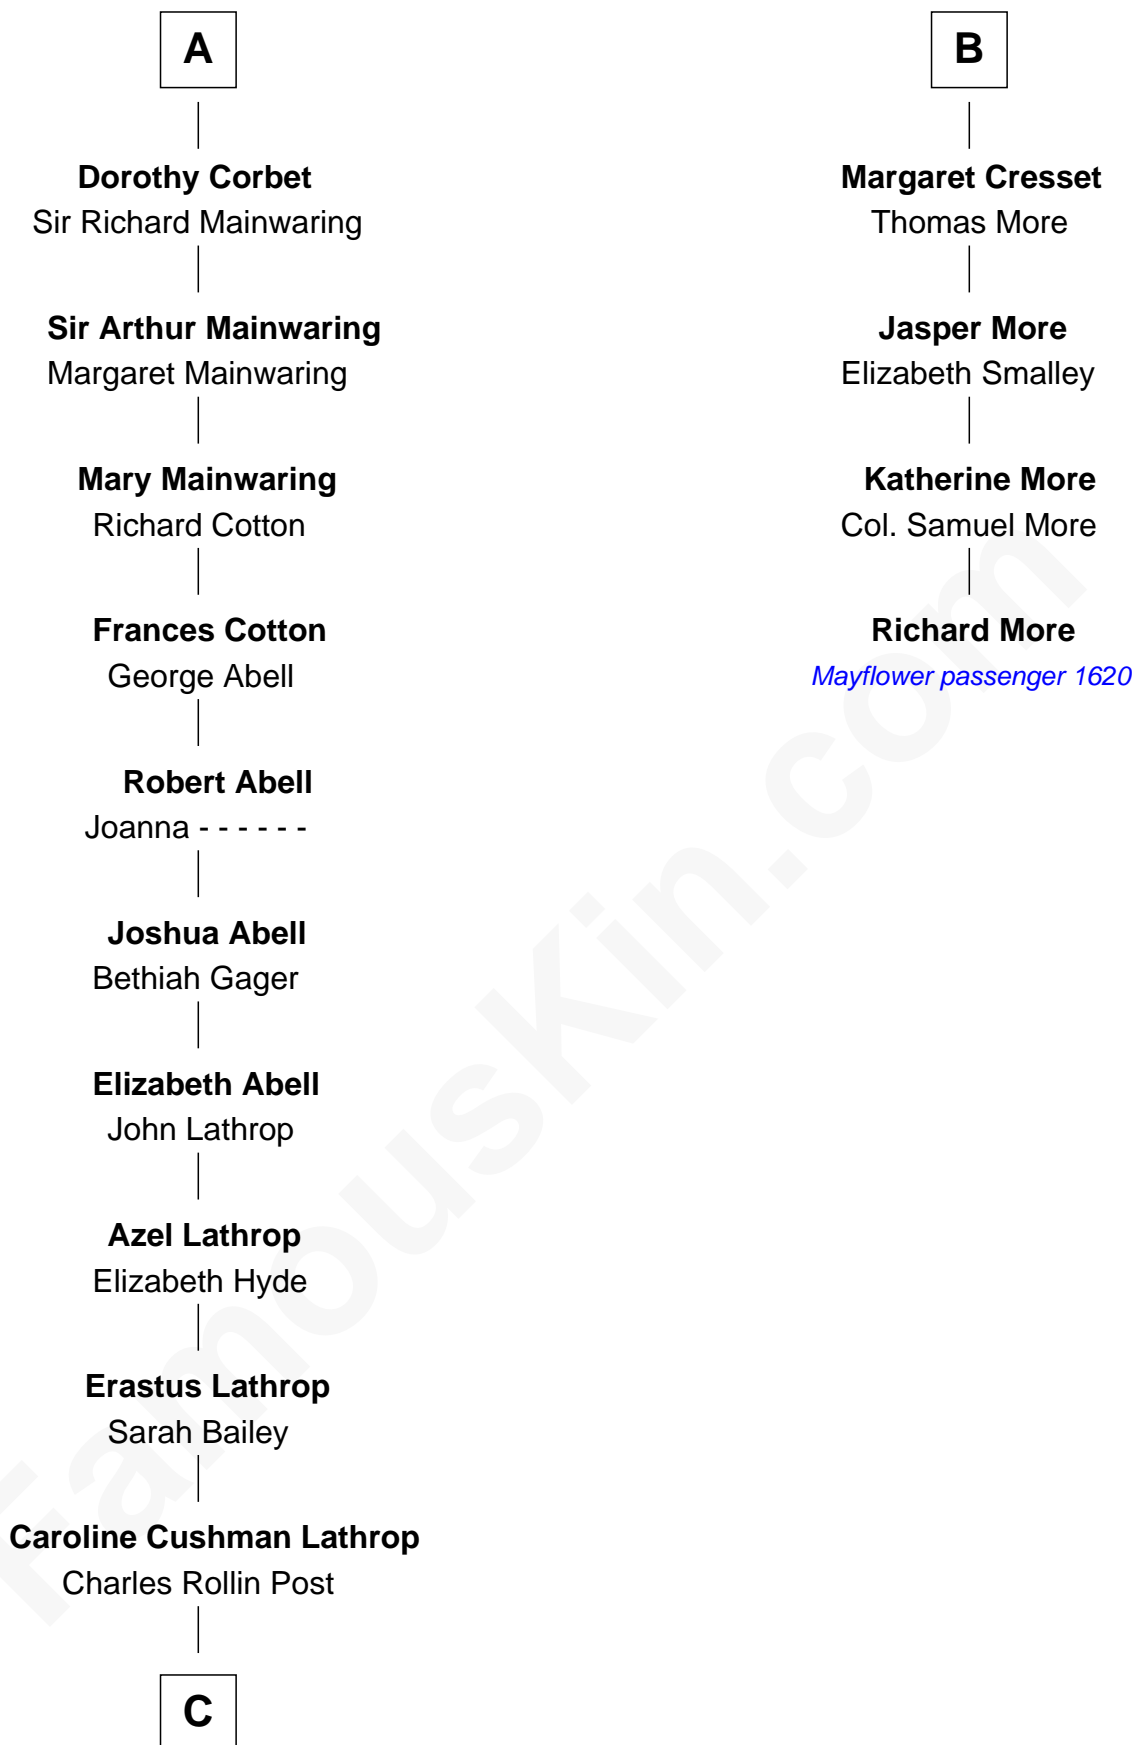

FamousKin.com Relationship Chart of

Marjorie Post

Founder of General Foods

10th cousin 8 times removed of

Richard More

(c1614 - c1696) Mayflower passenger 1620

MAYFLOWER

C

Charles William Post
Elle Letitia Merriweather

Marjorie Post
Founder of General Foods

FamousKin.com