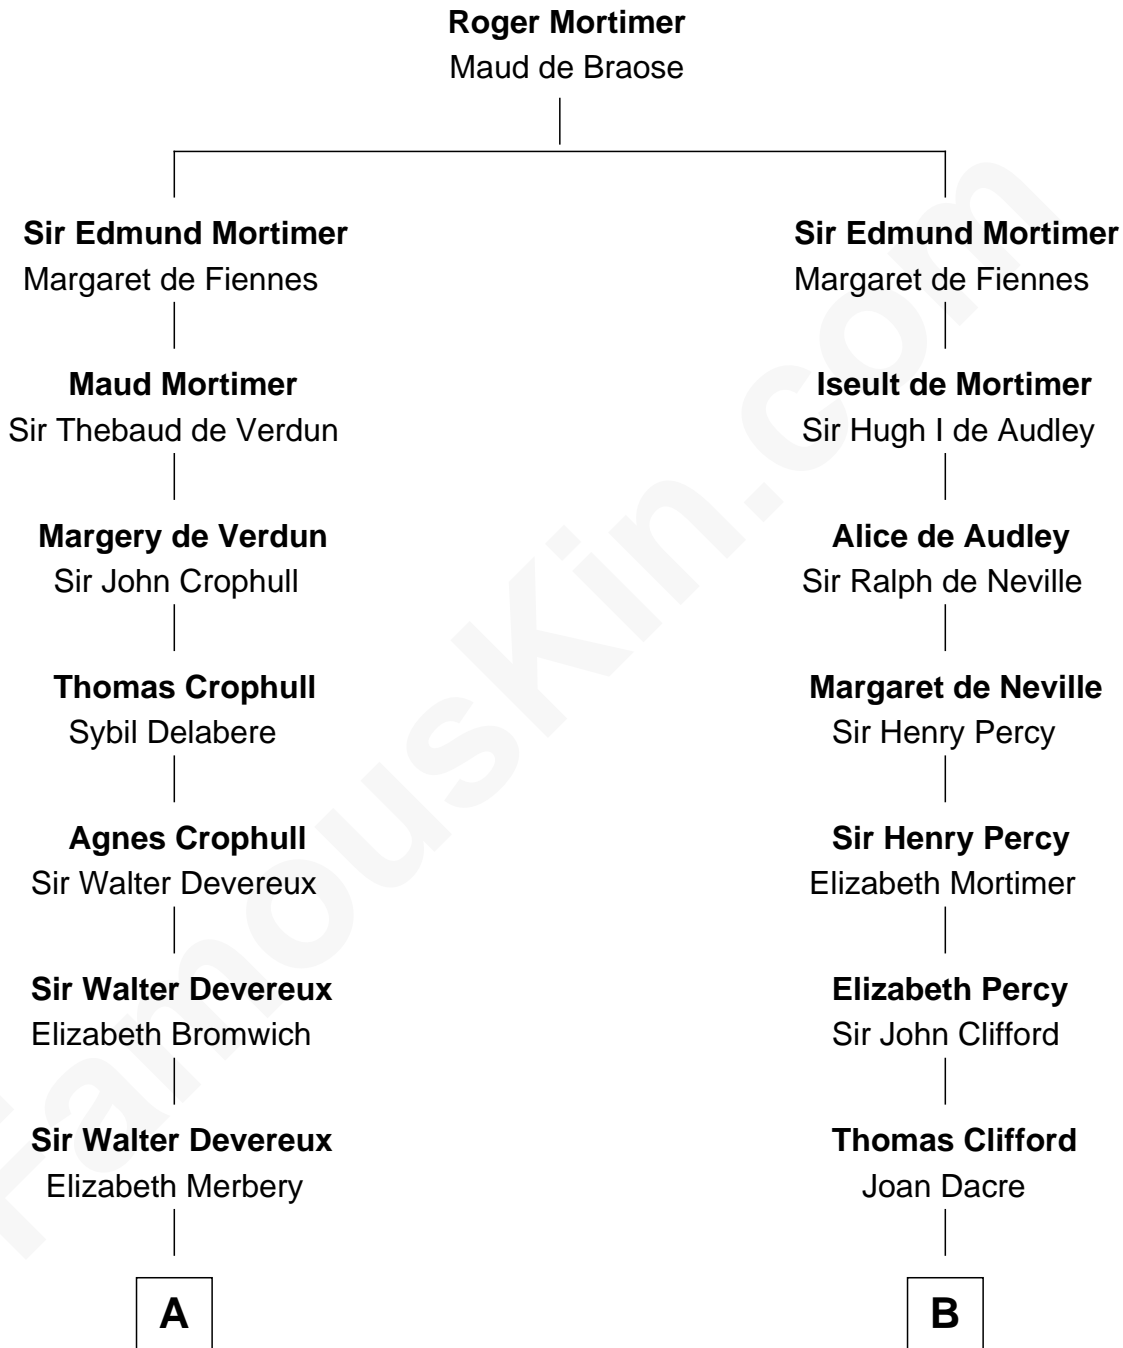

FamousKin.com Relationship Chart of

Marjorie Post

Founder of General Foods

13th cousin 8 times removed of

Richard More

(c1614 - c1696) Mayflower passenger 1620

MAYFLOWER

C

Azel Lathrop
Elizabeth Hyde

Erastus Lathrop
Sarah Bailey

Caroline Cushman Lathrop
Charles Rollin Post

Charles William Post
Elle Letitia Merriweather

Marjorie Post
Founder of General Foods

FamousKin.com