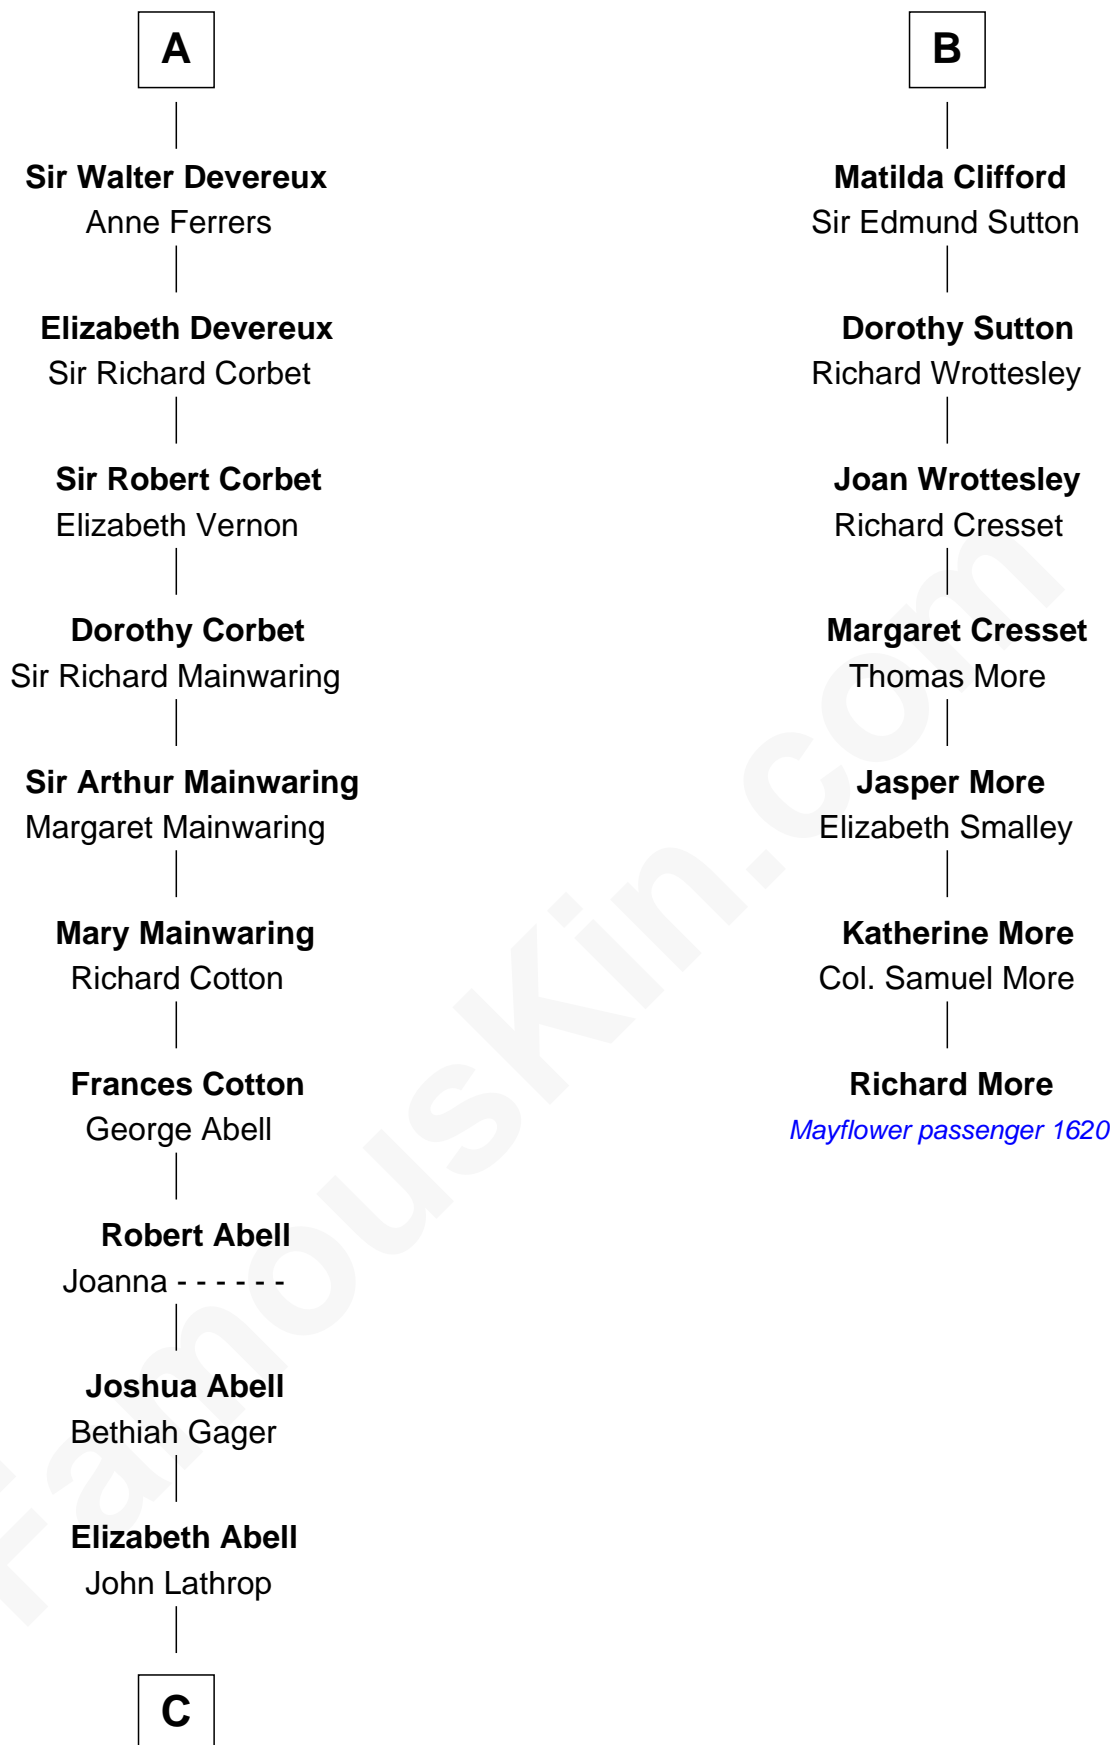

FamousKin.com Relationship Chart of

Marjorie Post

Founder of General Foods

13th cousin 8 times removed of

Richard More

(c1614 - c1696) Mayflower passenger 1620

MAYFLOWER

C

Azel Lathrop
Elizabeth Hyde

Erastus Lathrop
Sarah Bailey

Caroline Cushman Lathrop
Charles Rollin Post

Charles William Post
Elle Letitia Merriweather

Marjorie Post
Founder of General Foods

FamousKin.com