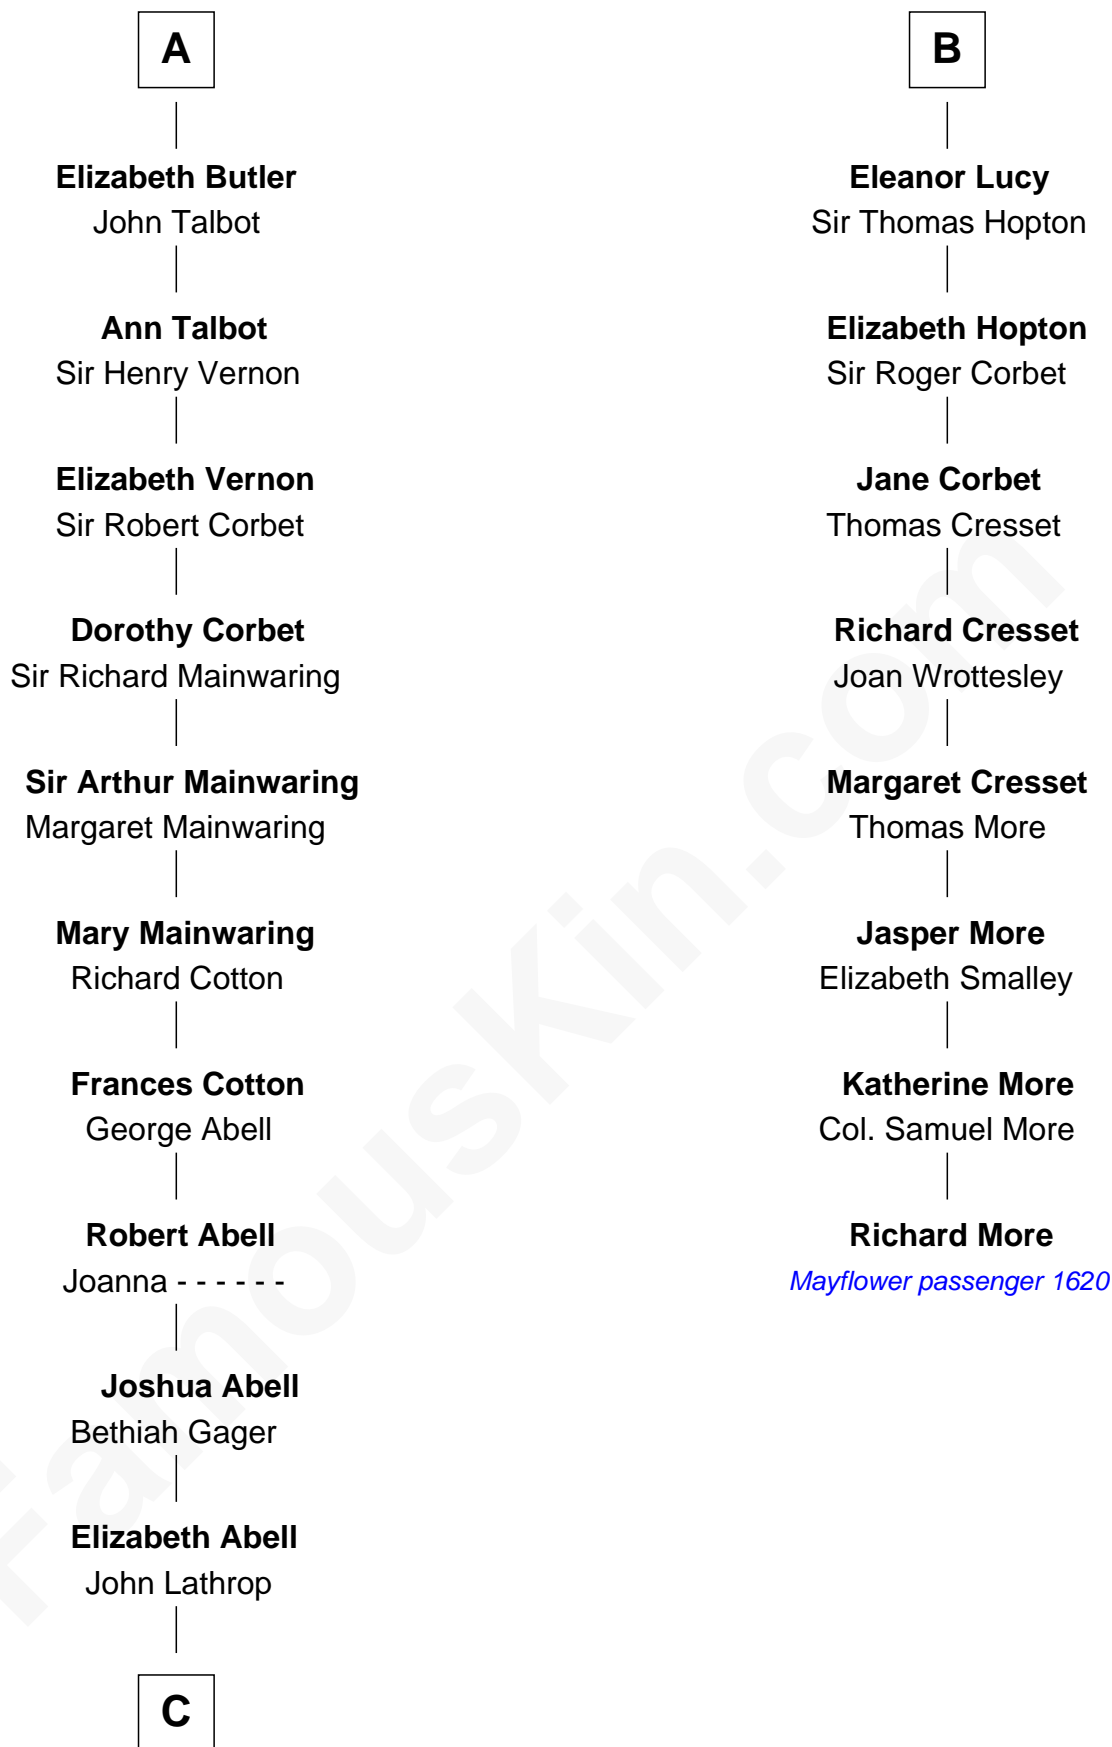

FamousKin.com Relationship Chart of

Marjorie Post

Founder of General Foods

14th cousin 7 times removed of

Richard More

(c1614 - c1696) Mayflower passenger 1620

MAYFLOWER

Henry II, Duke of Brabant
Marie of Hohenstaufen

Joan Beauchamp
James Butler

A

Matilda of Brabant
Robert I, Count of Artois

Blanche of Artois
Edmund Plantagenet

Henry Plantagenet
Maud de Chaworth

Joan of Lancaster
John de Mowbray

John de Mowbray
Elizabeth de Segrave

Margaret Mowbray
Sir Reginald Lucy

Sir Walter Lucy
Eleanor L'Arcedeckne

B

C

Azel Lathrop
Elizabeth Hyde

Erastus Lathrop
Sarah Bailey

Caroline Cushman Lathrop
Charles Rollin Post

Charles William Post
Elle Letitia Merriweather