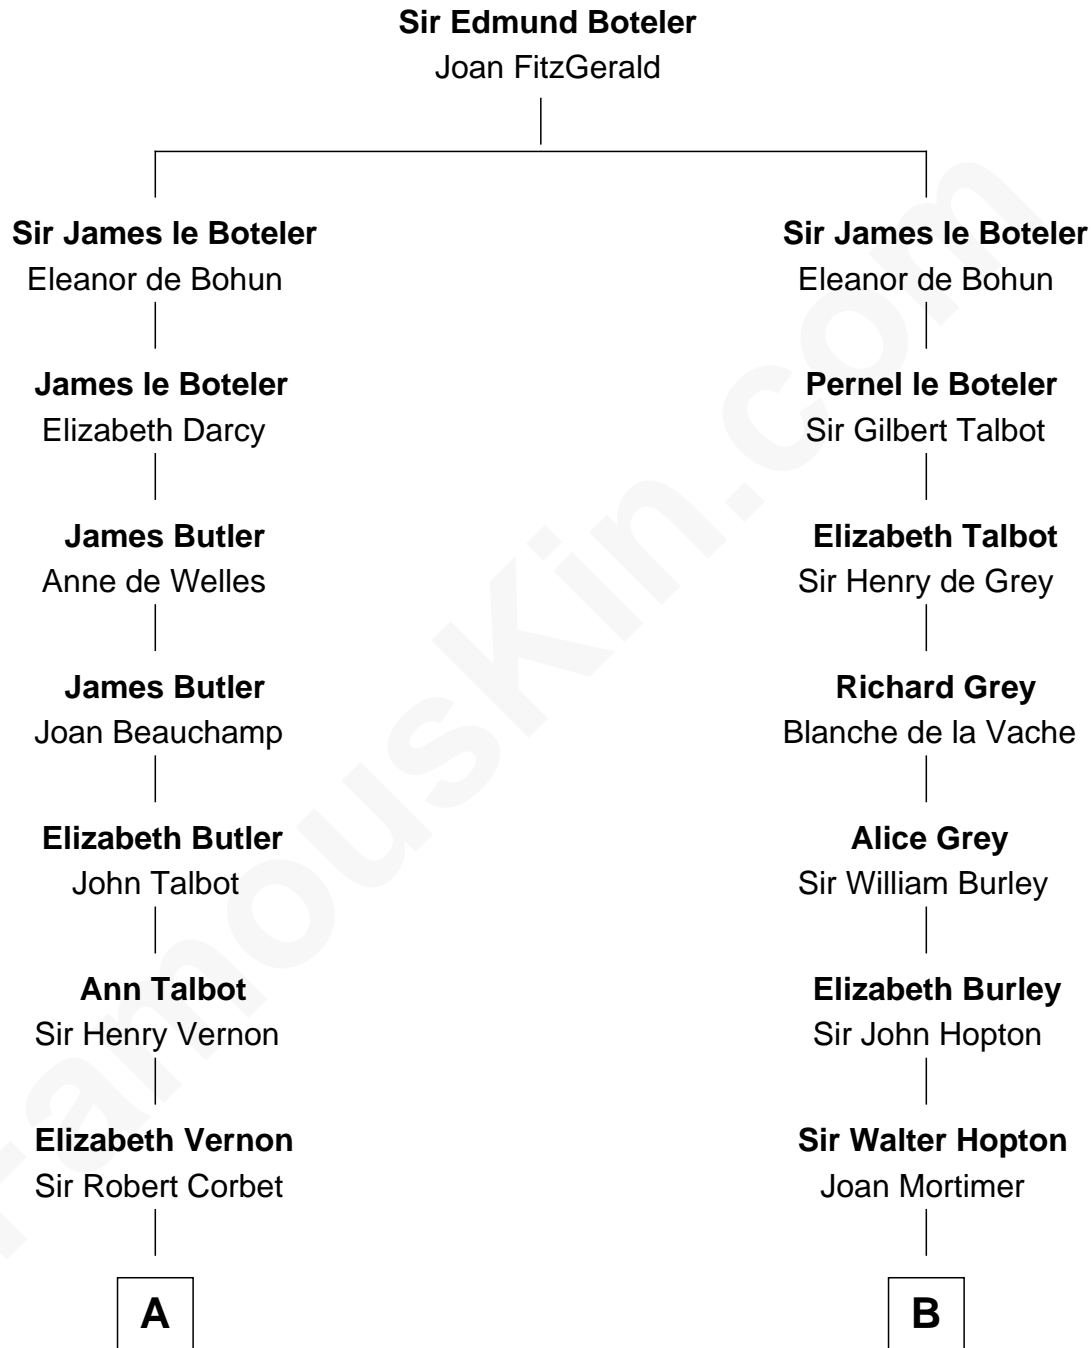

FamousKin.com Relationship Chart of

Marjorie Post

Founder of General Foods

14th cousin 4 times removed of

Richard More

(c1614 - c1696) Mayflower passenger 1620

MAYFLOWER

C

Charles William Post
Elle Letitia Merriweather

Marjorie Post
Founder of General Foods

FamousKin.com