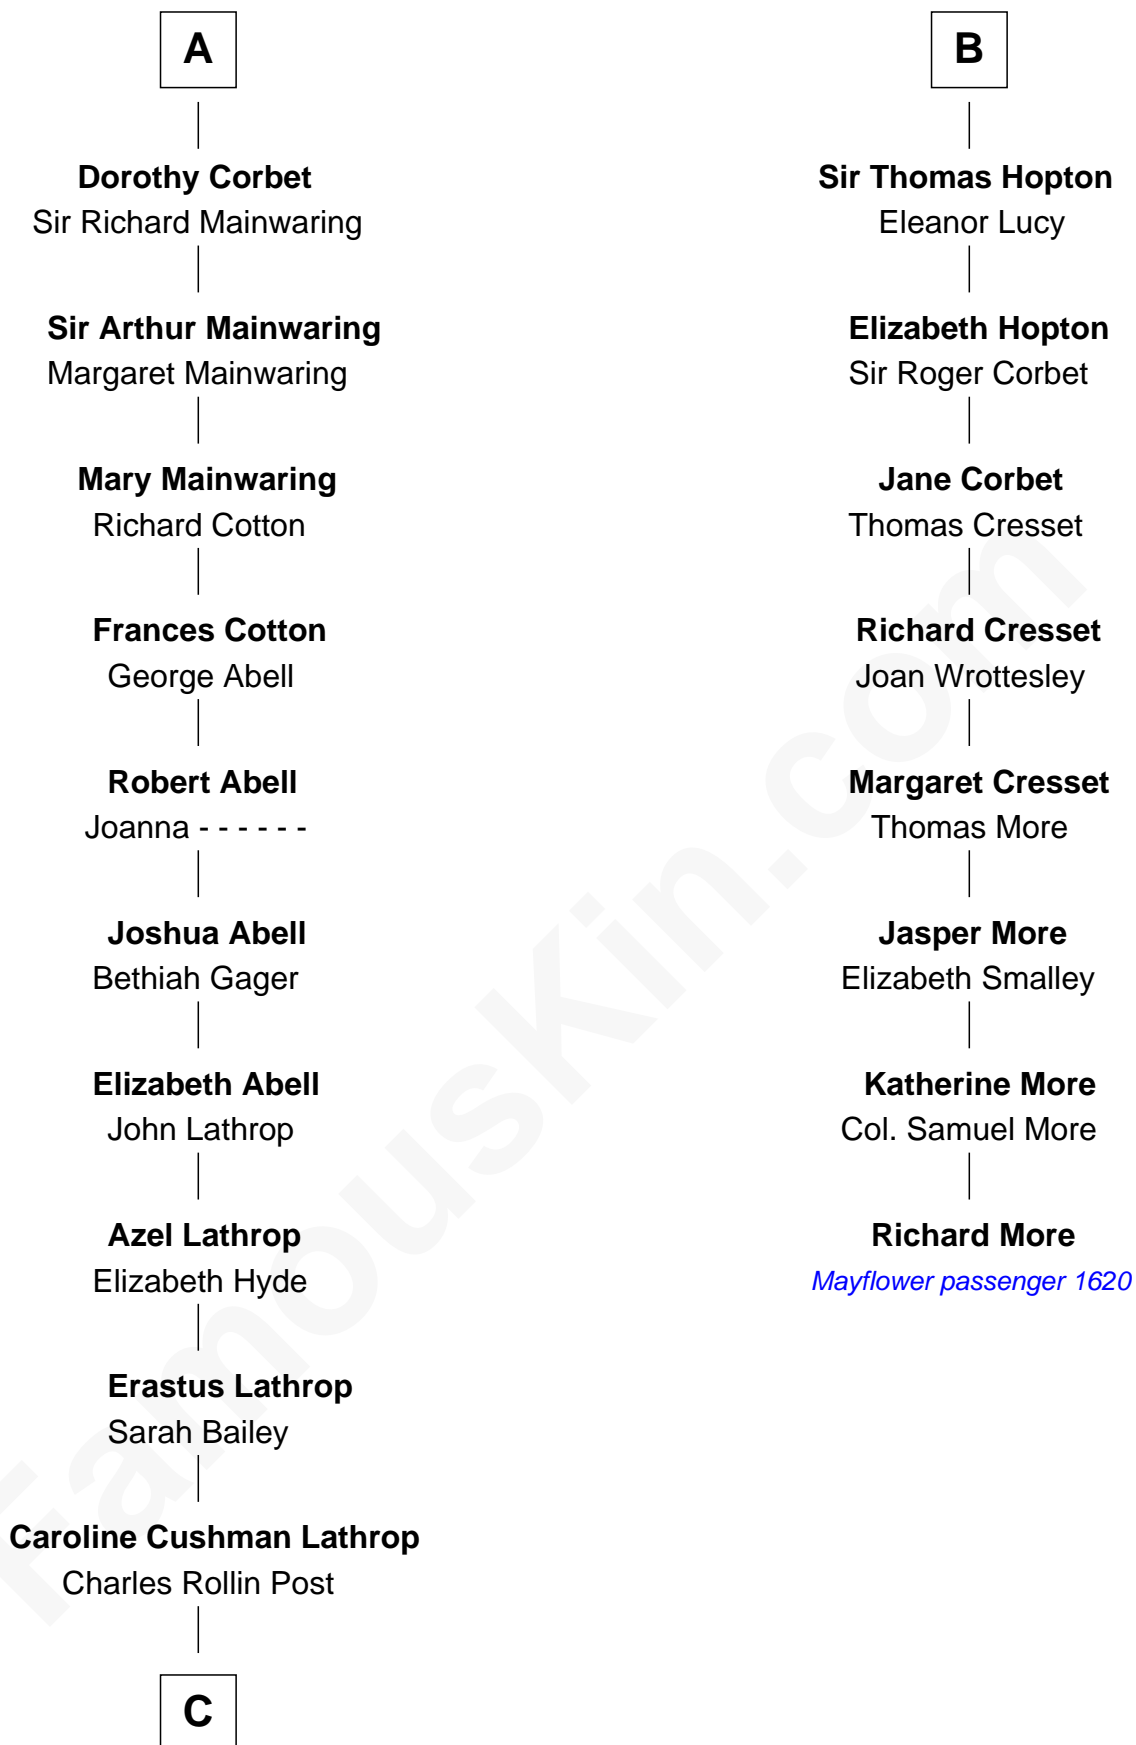

FamousKin.com Relationship Chart of

Marjorie Post

Founder of General Foods

14th cousin 4 times removed of

Richard More

(c1614 - c1696) Mayflower passenger 1620

MAYFLOWER

C

Charles William Post
Elle Letitia Merriweather

Marjorie Post
Founder of General Foods

FamousKin.com