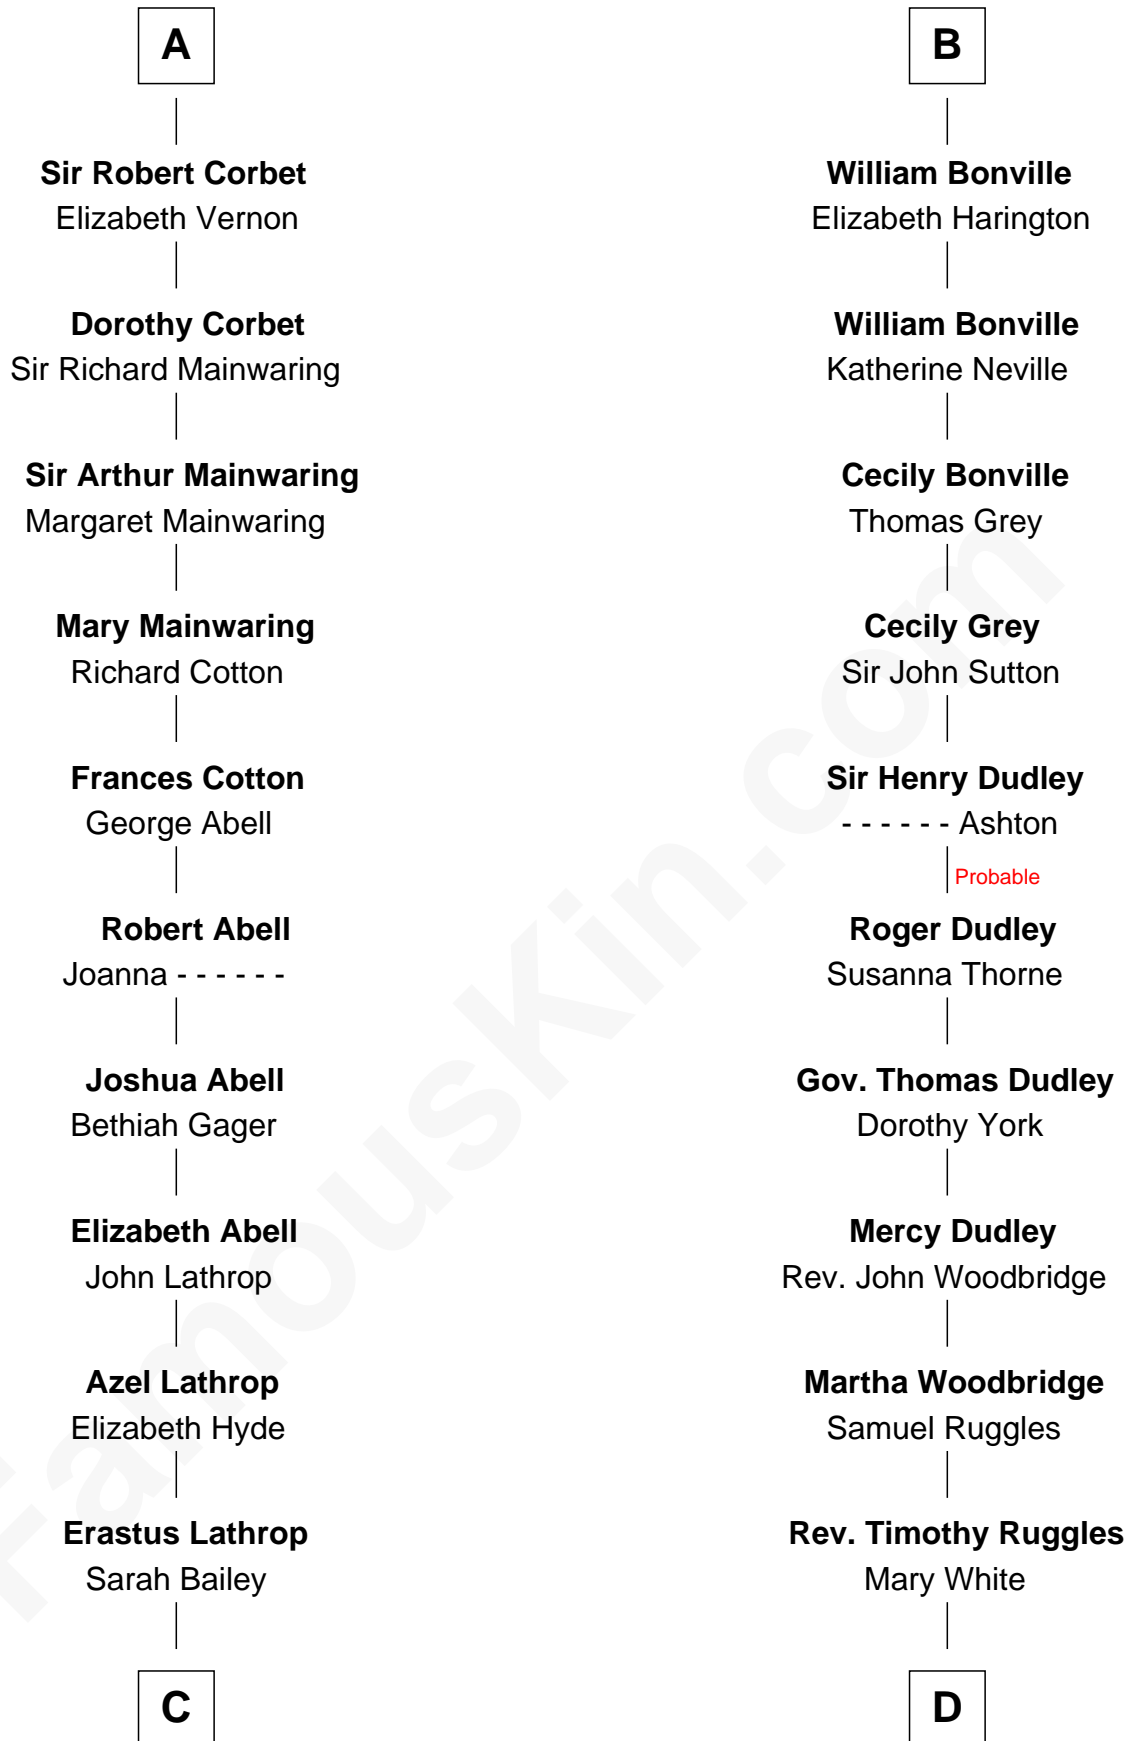

FamousKin.com

Relationship Chart of

Marjorie Post

Founder of General Foods

18th cousin 1 time removed of

Bathsheba (Ruggles) Spooner

First woman executed for murder in U.S. by non-British government

Nichole d'Aubenev
Sir Roger de Somery

Sir Richard Corbet
Elizabeth Devereux

A

Margaret de Somery
Ralph Basset

Ralph Basset
Hawise - - - - -

Margaret Basset
Edmund de Stafford

Ralph de Stafford
Margaret de Audley

Beatrice de Stafford
Thomas de Ros

Margaret de Ros
Sir Reynold Grey

Margaret Grey
Sir William Bonville

B

C

Caroline Cushman Lathrop

Charles Rollin Post

Charles William Post

Elle Letitia Merriweather

Marjorie Post

Founder of General Foods

D

Timothy Dwight Ruggles

Bathsheba Bourne

Bathsheba (Ruggles) Spooner

First Woman Executed in U.S.

FamousKin.com