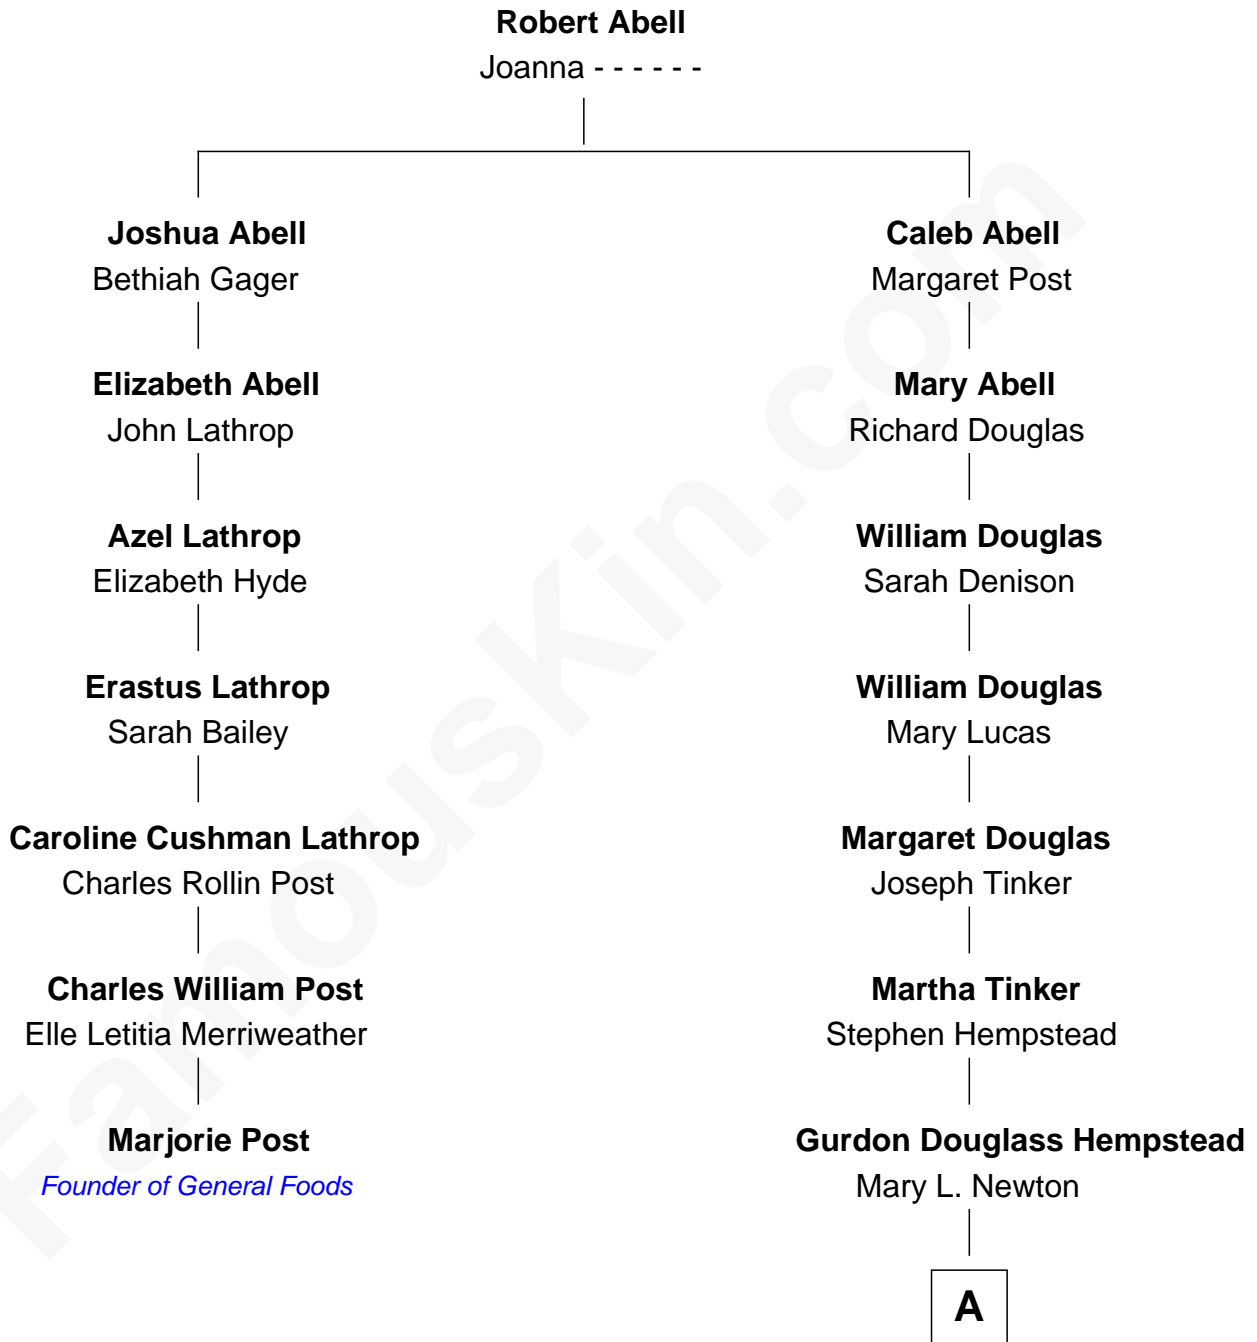

FamousKin.com Relationship Chart of

Marjorie Post

Founder of General Foods

6th cousin 5 times removed of

Richard Gere

Movie Actor

A

Julia Anne Hempstead

Elisha Thomas Tiffany

Nelson Leroy Tiffany

Evaline Harriet Williams

William Stanton Tiffany

Anna Rebecca Stevens

Doris Anna Tiffany

Homer George Gere

Richard Gere