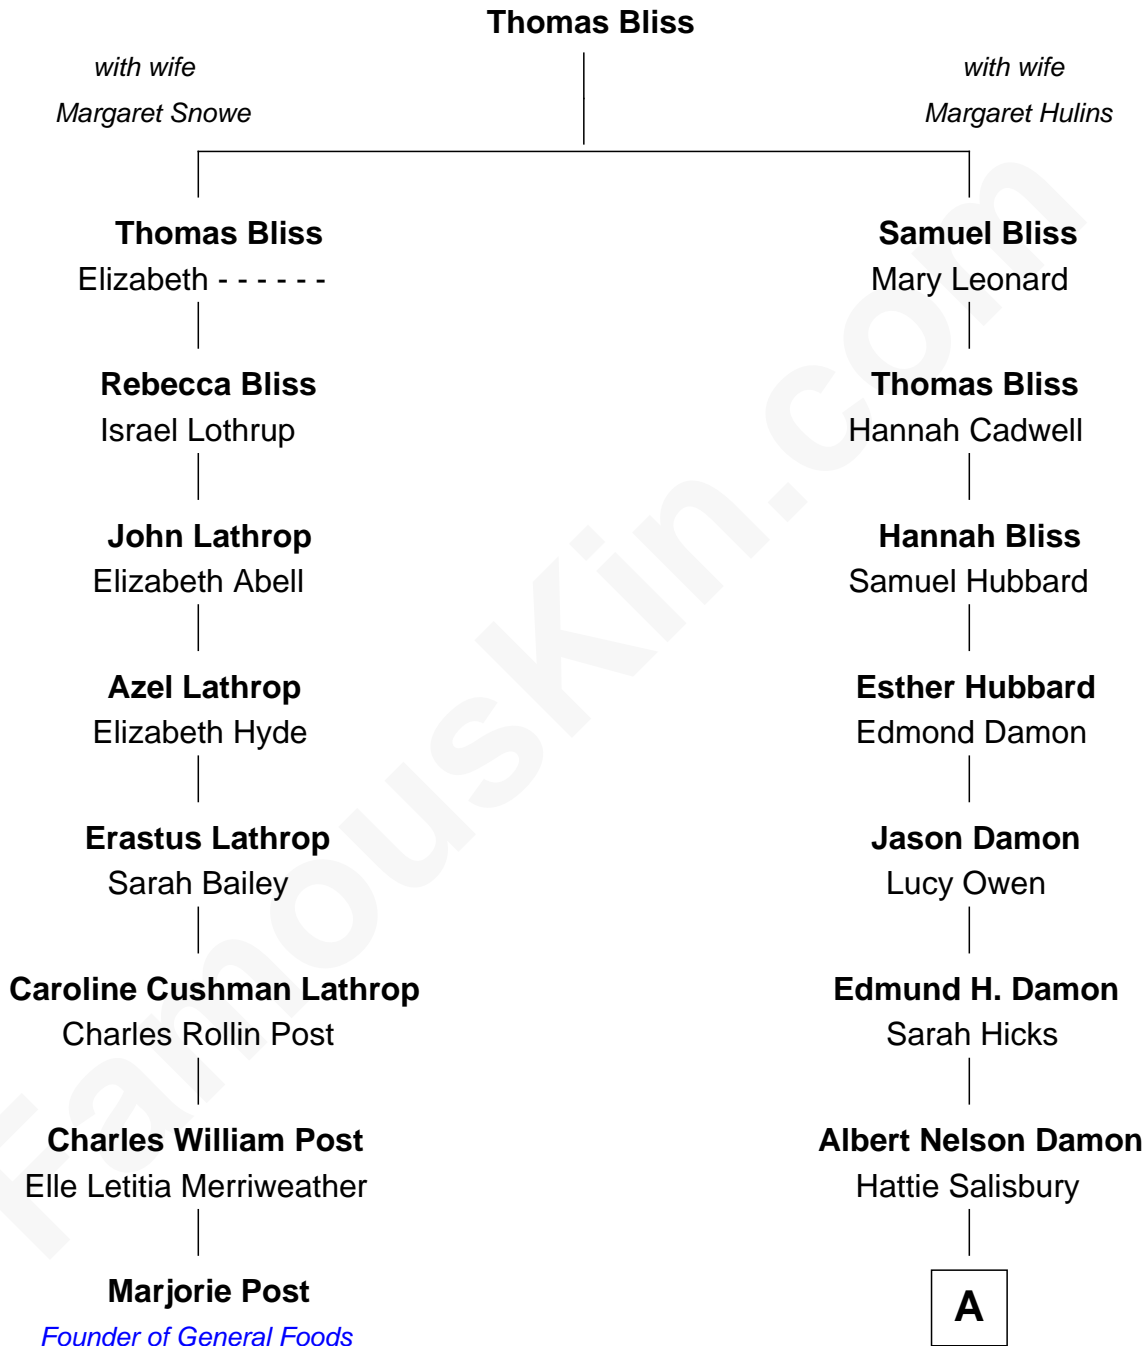

# FamousKin.com Relationship Chart of

**Marjorie Post**

*Founder of General Foods*

7th cousin 3 times removed of

**Matt Damon**

*Movie Actor*

FamousKin.com