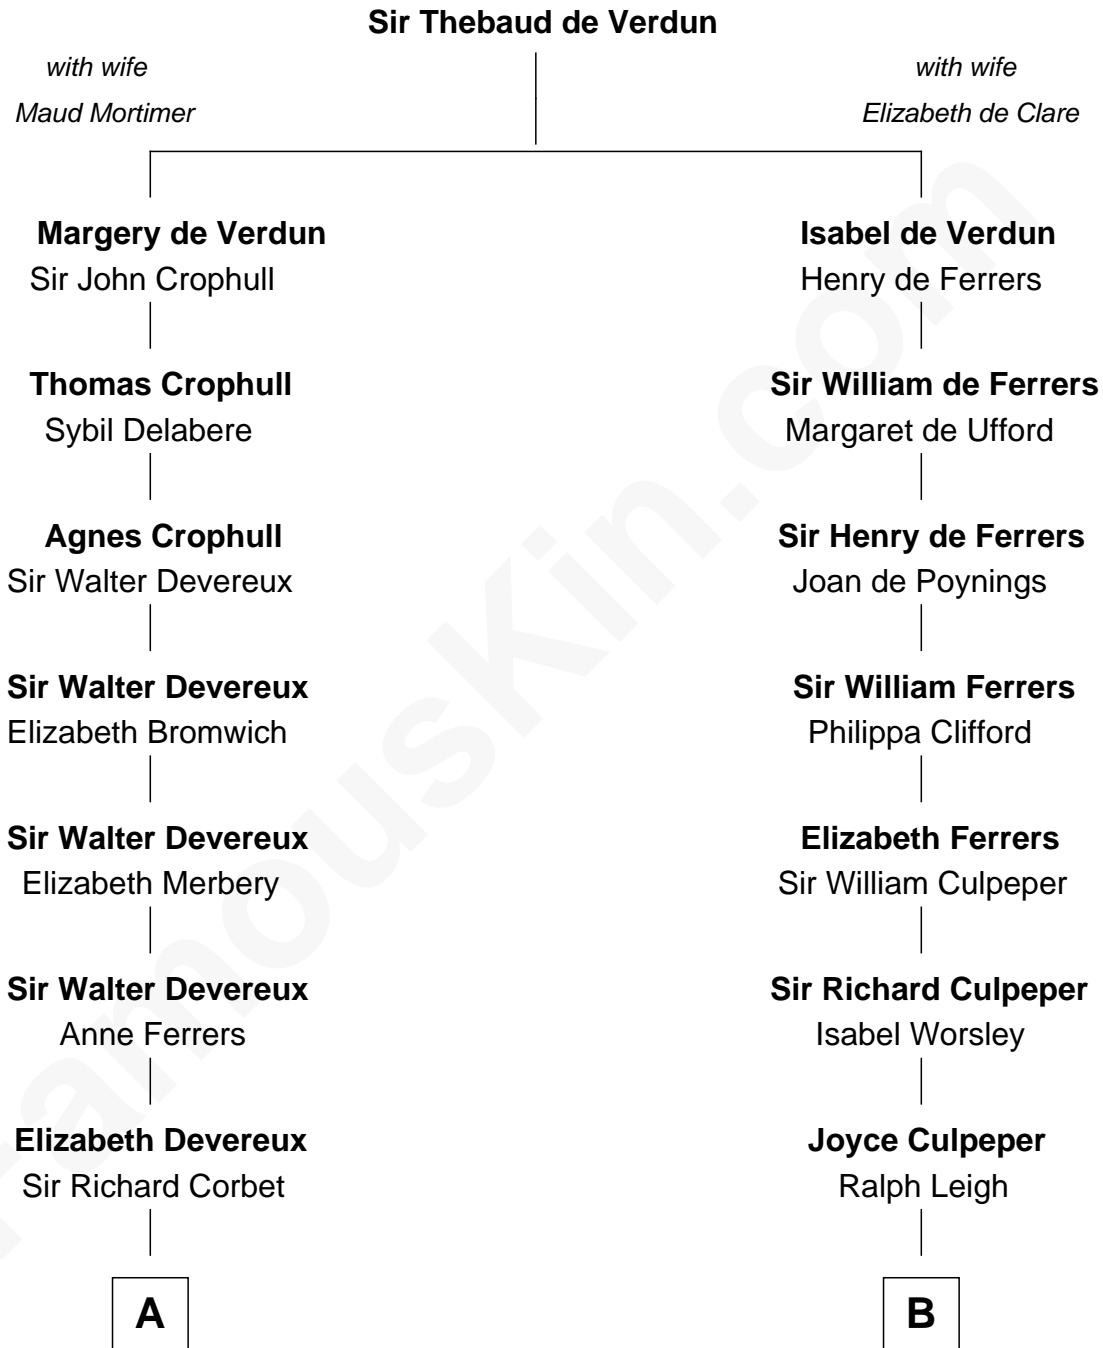

# FamousKin.com Relationship Chart of

**Marjorie Post**

*Founder of General Foods*

19th cousin of

**Tennessee Williams**

*Author of A Streetcar Named Desire*

**C**

**Caroline Cushman Lathrop**

Charles Rollin Post

**Charles William Post**

Elle Letitia Merriweather

**Marjorie Post**

*Founder of General Foods*

**D**

**Isabelle Coffin**

Thomas Lanier Williams