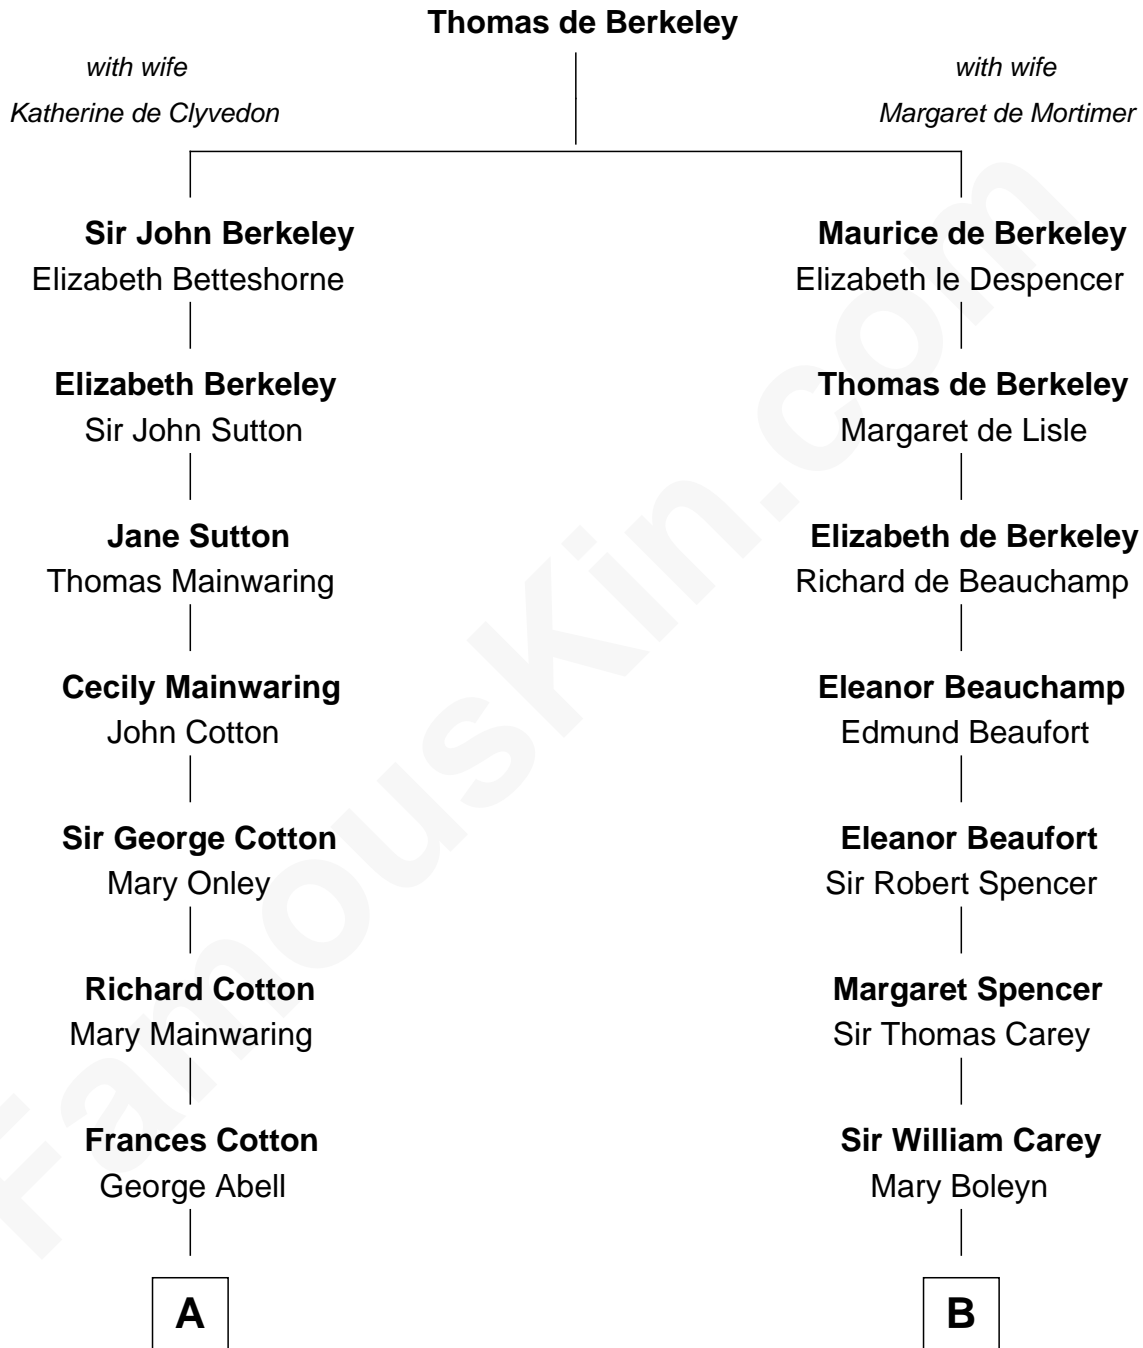

FamousKin.com Relationship Chart of

Marjorie Post

Founder of General Foods

14th cousin 5 times removed of

Liz Claiborne

Fashion Designer and Founder of Liz Claiborne Inc.

C

—
Fernand Claiborne
Marie Louise Villeré

—
Omer Villere Claiborne
Carolyn Louise Fenner

—
Liz Claiborne
Found of Liz Claiborne Inc.

FamousKin.com