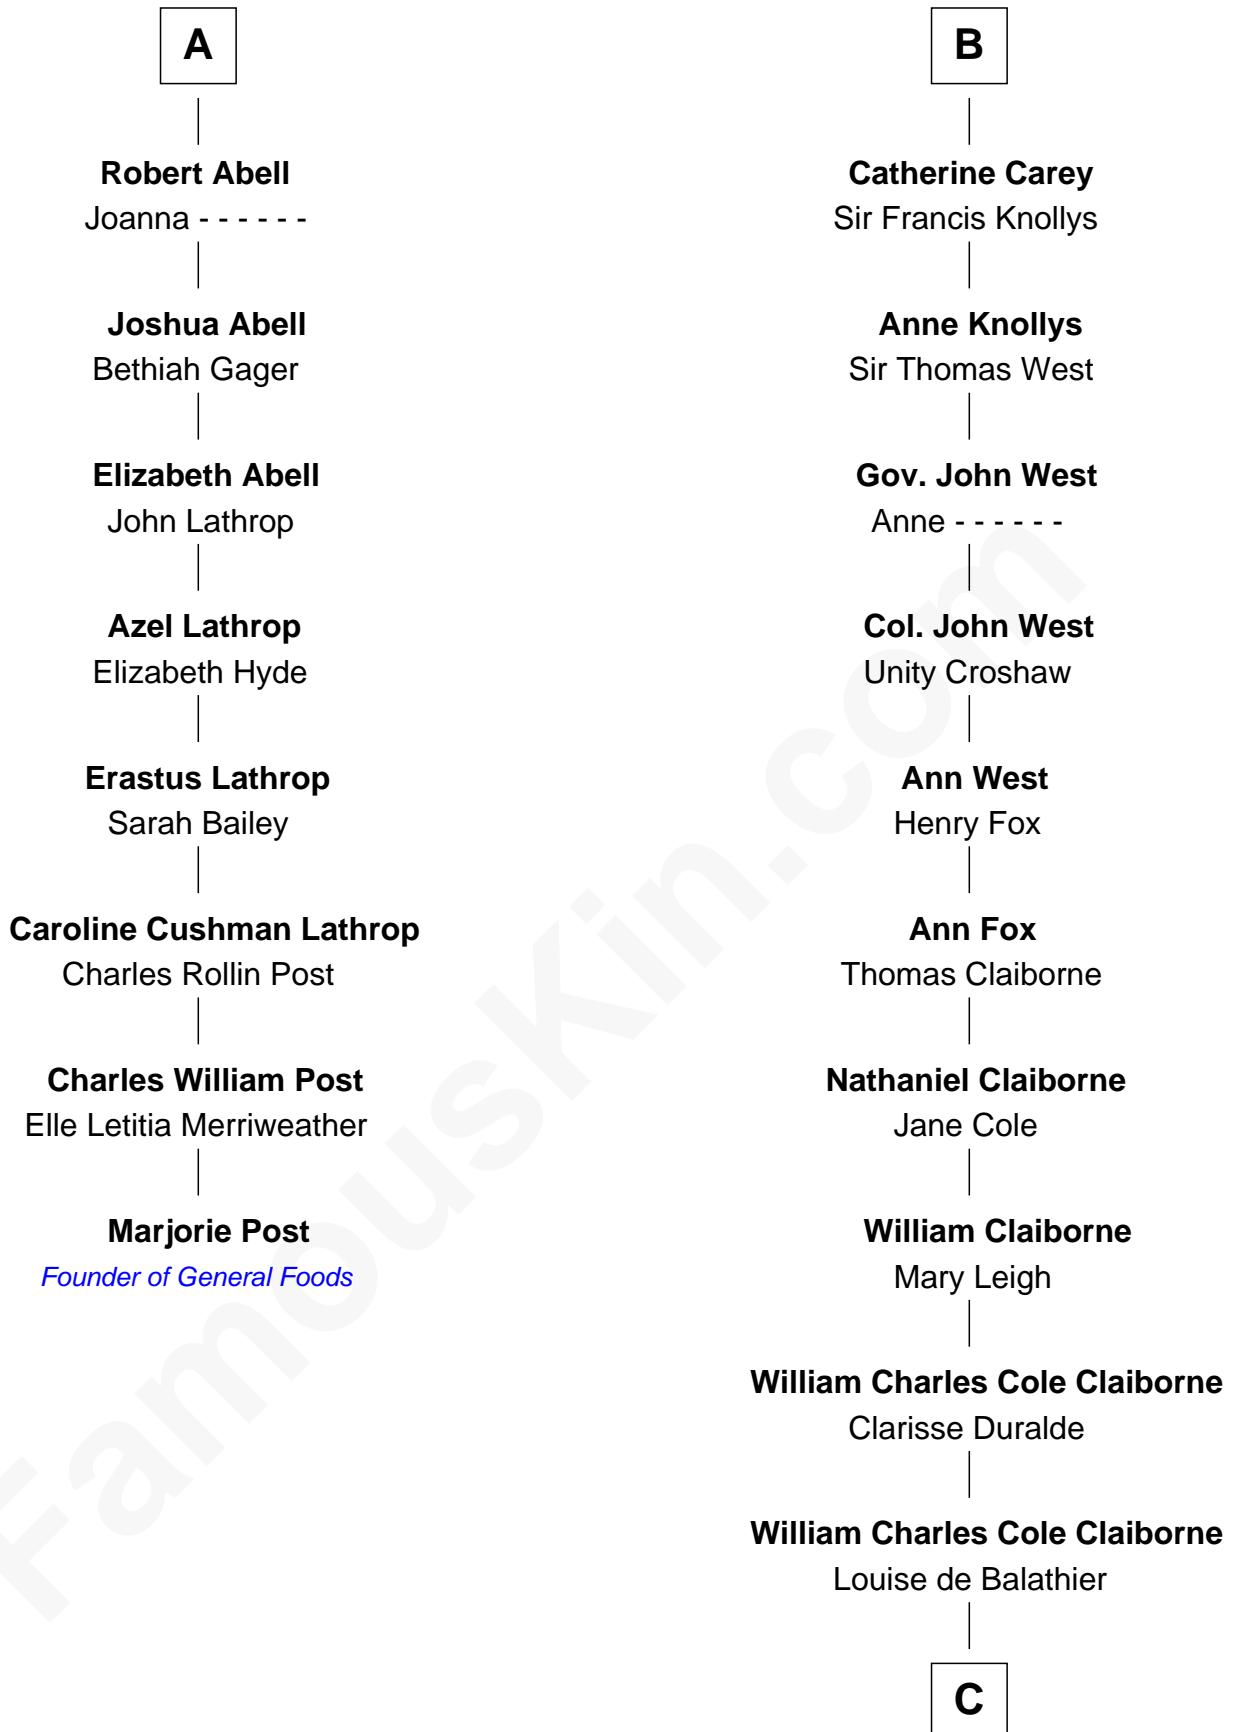

FamousKin.com Relationship Chart of

Marjorie Post

Founder of General Foods

14th cousin 5 times removed of

Liz Claiborne

Fashion Designer and Founder of Liz Claiborne Inc.

C

—
Fernand Claiborne
Marie Louise Villeré

—
Omer Villere Claiborne
Carolyn Louise Fenner

—
Liz Claiborne
Found of Liz Claiborne Inc.

FamousKin.com