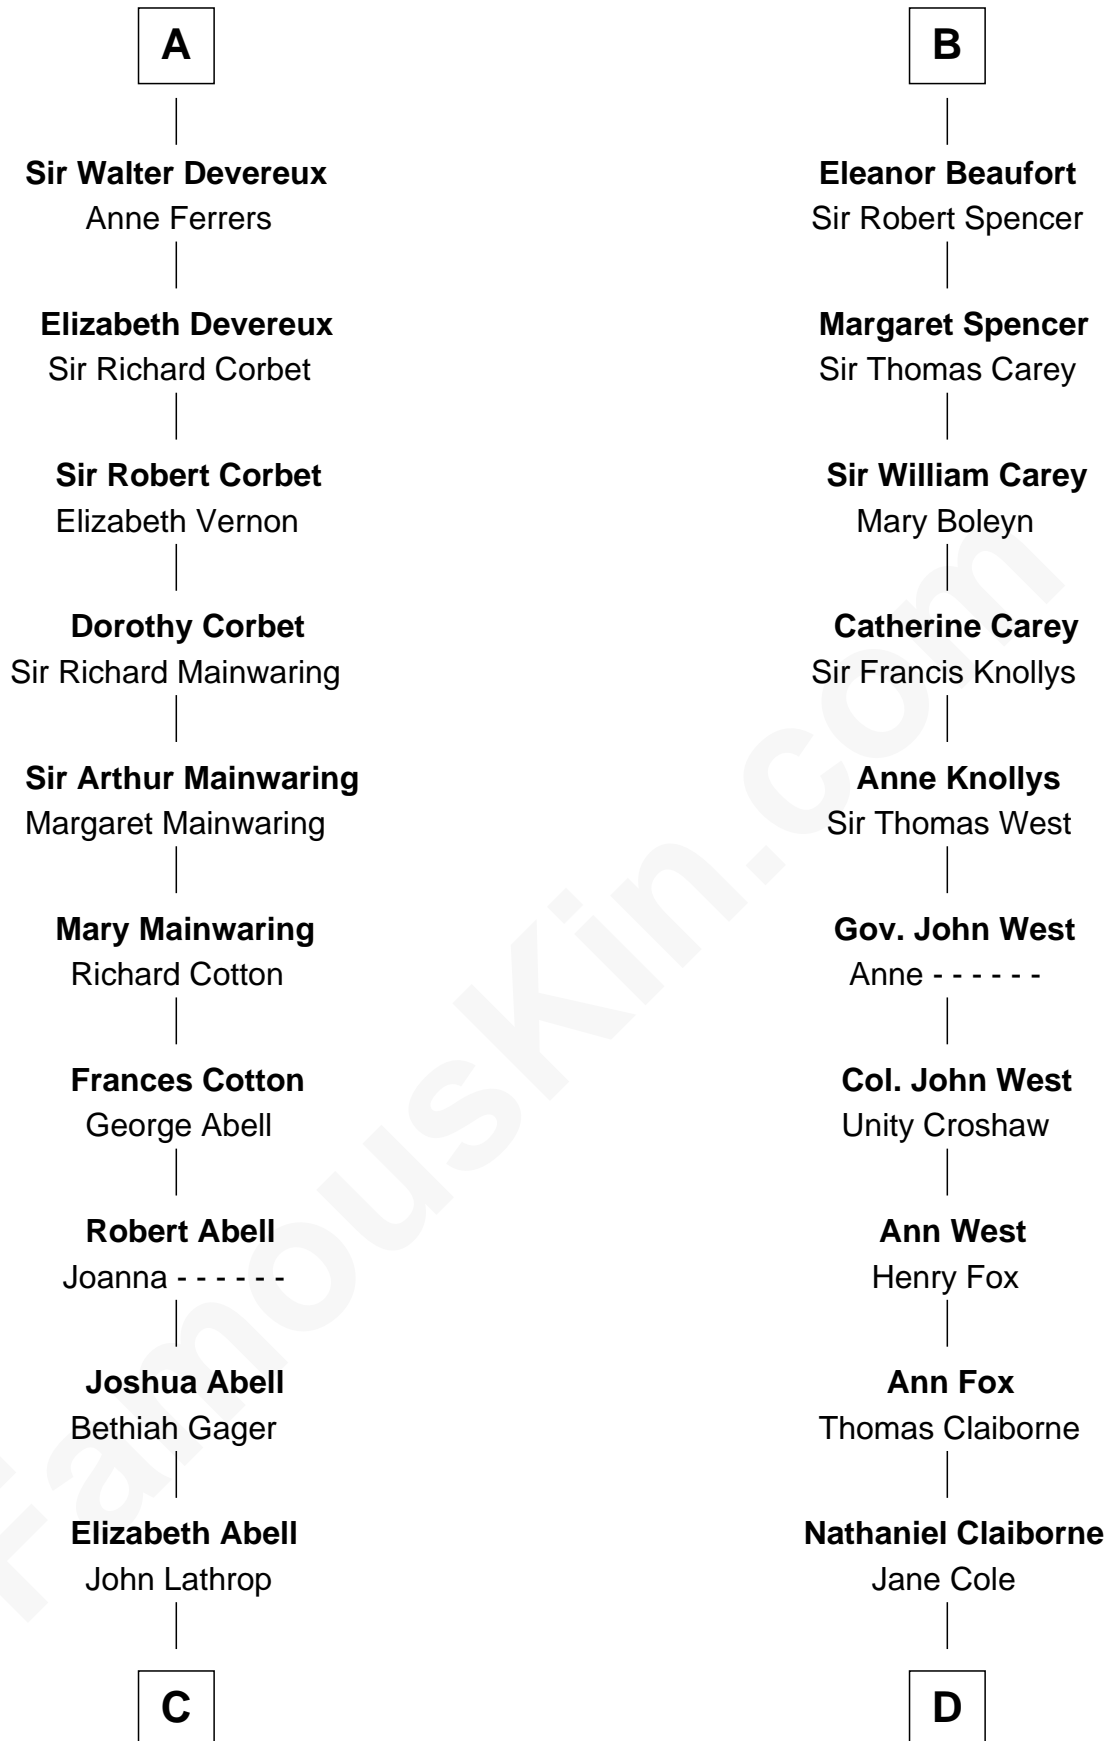

FamousKin.com

Relationship Chart of

Marjorie Post

Founder of General Foods

18th cousin 3 times removed of

William C. C. Claiborne

1st Governor of Louisiana

Sir William de Fiennes

Blanche de Brienne

C

Azel Lathrop
Elizabeth Hyde

Erastus Lathrop
Sarah Bailey

Caroline Cushman Lathrop
Charles Rollin Post

Charles William Post
Elle Letitia Merriweather

Marjorie Post
Founder of General Foods