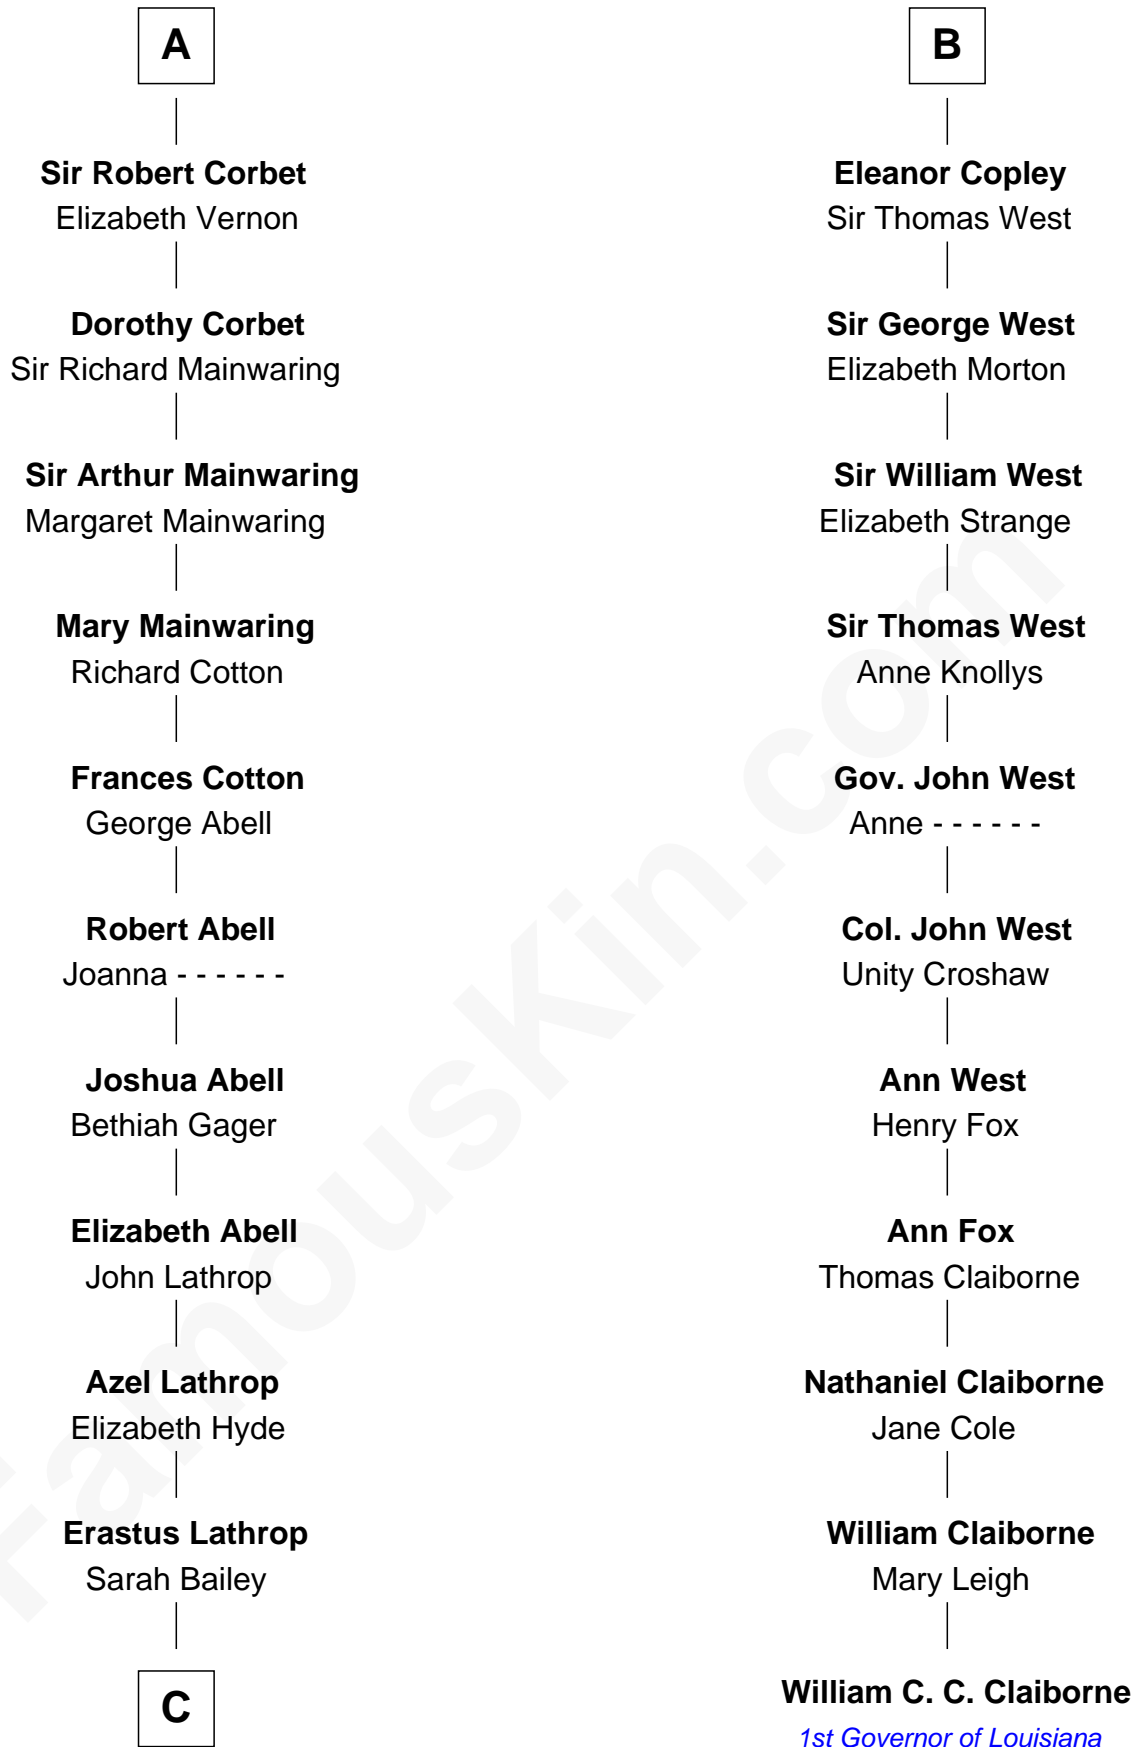

# FamousKin.com Relationship Chart of

**Marjorie Post**

*Founder of General Foods*

17th cousin 2 times removed of

**William C. C. Claiborne**

*1st Governor of Louisiana*

**Nichole d'Aubenev**  
Sir Roger de Somery

**Maud de Somery**  
Sir Henry de Erdington

**Sir Henry de Erdington**  
Joan de Wolvey

**Sir Giles de Erdington**  
Elizabeth de Tolthorpe

**Margaret de Erdington**  
Sir Roger Corbet

**Sir Robert Corbet**  
Margaret - - - - -

**Sir Roger Corbet**  
Elizabeth Hopton

**Sir Richard Corbet**  
Elizabeth Devereux

**A**

**Joan de Somery**  
John IV le Strange

**Hawise le Strange**  
Robert de Felton

**Sir John de Felton**  
Sibyl - - - - -

**Sir Thomas de Felton**  
Joan Walkfare

**Eleanor de Felton**  
Sir Thomas Hoo

**Sir Thomas Hoo**  
Eleanor de Welles

**Anne Hoo**  
Sir Roger Copley

**B**

**C**

—  
**Caroline Cushman Lathrop**

Charles Rollin Post