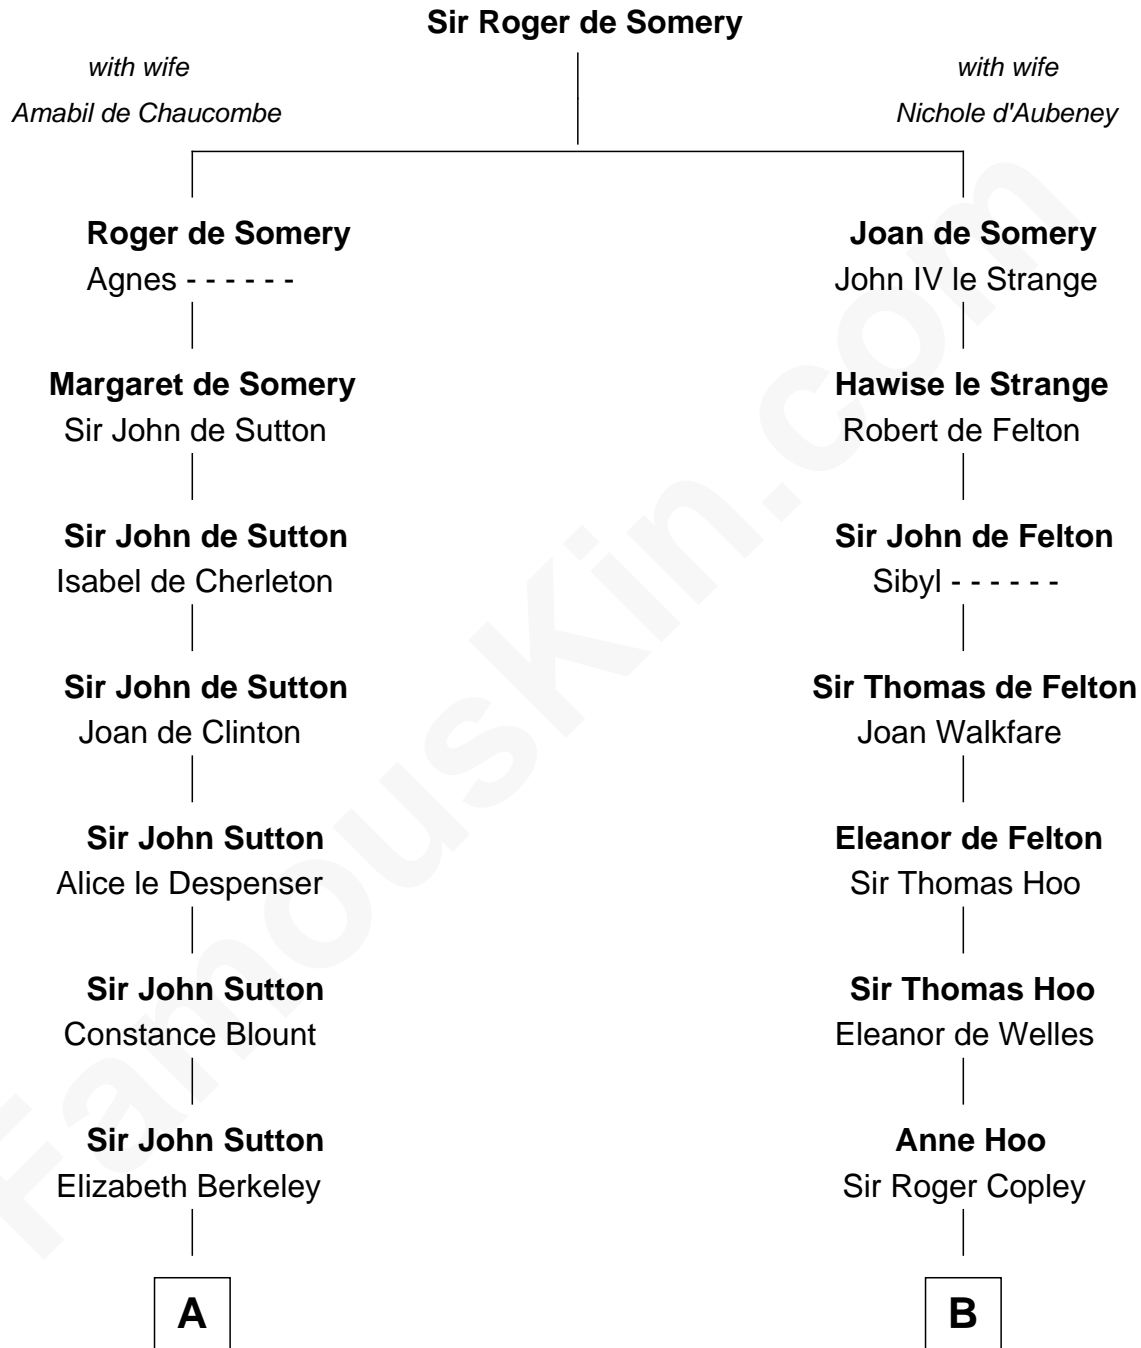

FamousKin.com Relationship Chart of

Marjorie Post

Founder of General Foods

17th cousin 2 times removed of

William C. C. Claiborne

1st Governor of Louisiana

C

—
Caroline Cushman Lathrop

Charles Rollin Post

—
Charles William Post

Elle Letitia Merriweather

—
Marjorie Post

Founder of General Foods

FamousKin.com