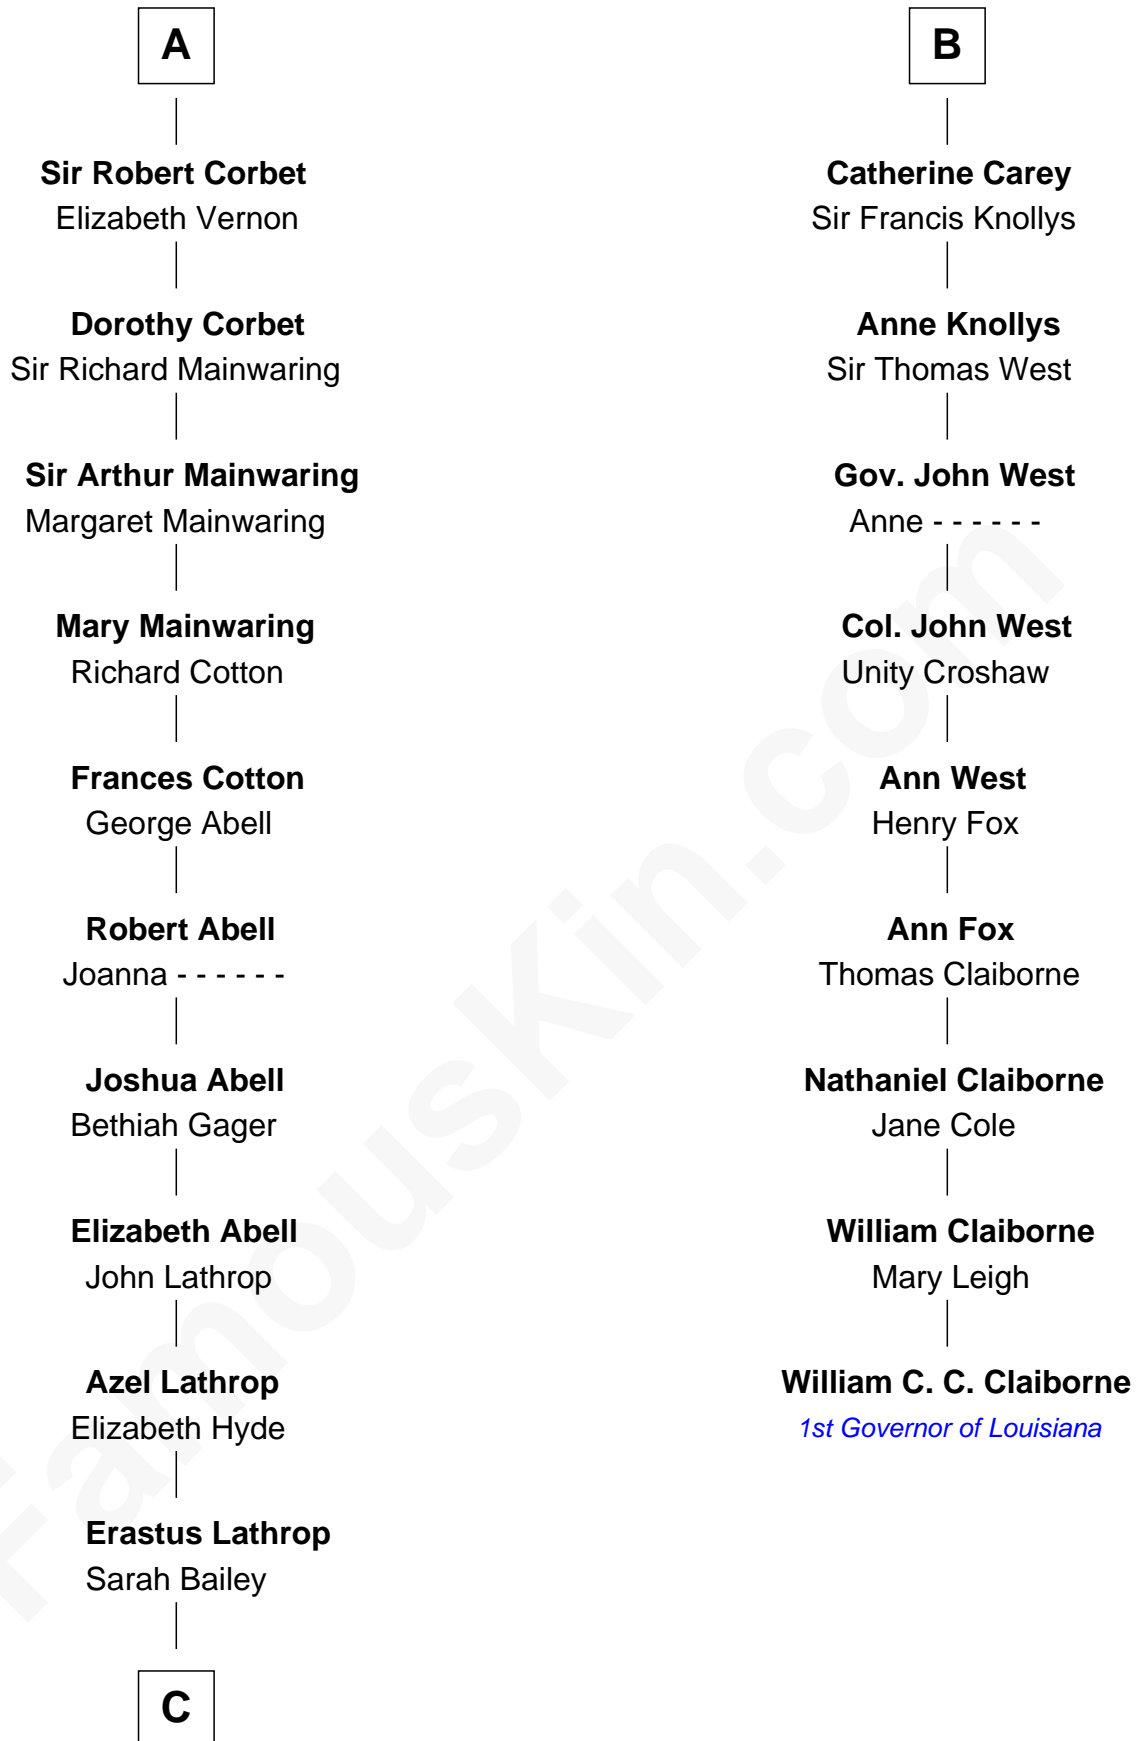

## Relationship Chart of

### Marjorie Post

*Founder of General Foods*

15th cousin 4 times removed of

### William C. C. Claiborne

*1st Governor of Louisiana*

**C**

—  
**Caroline Cushman Lathrop**

Charles Rollin Post

—  
**Charles William Post**

Elle Letitia Merriweather

—  
**Marjorie Post**