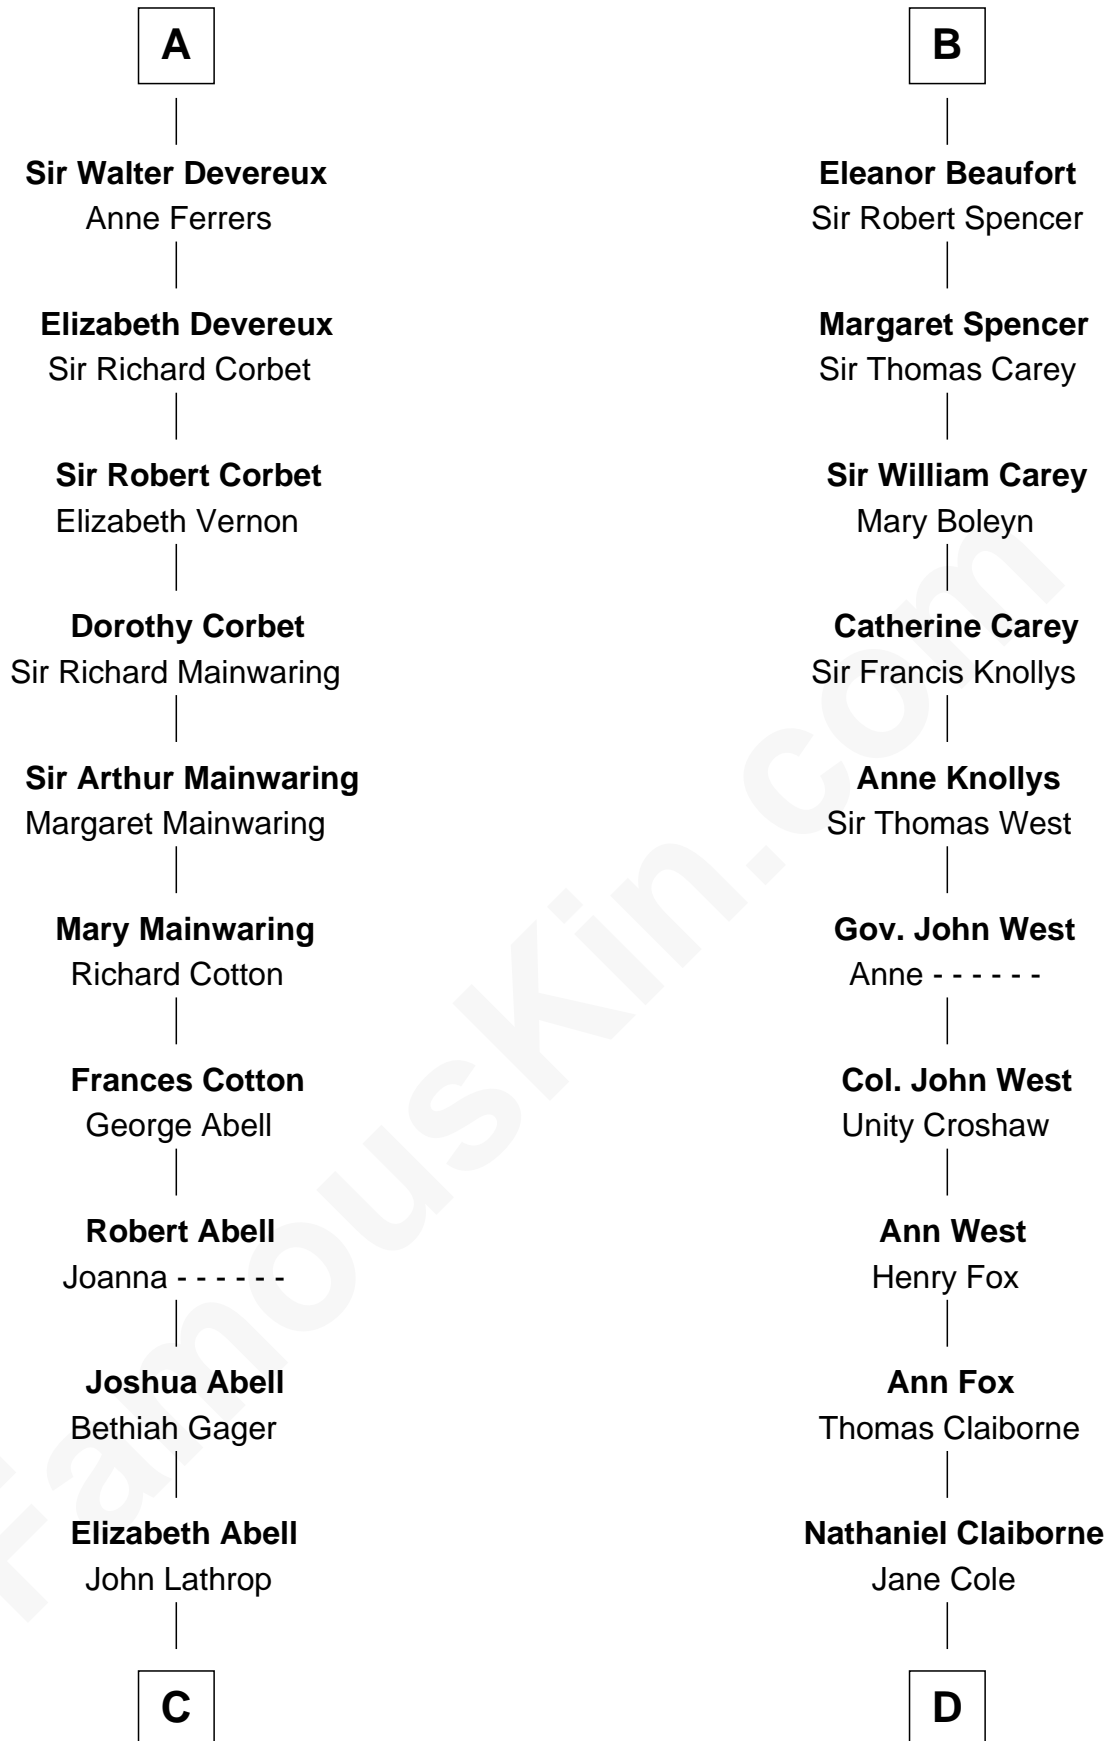

FamousKin.com Relationship Chart of

Marjorie Post

Founder of General Foods

18th cousin 3 times removed of

William C. C. Claiborne

1st Governor of Louisiana

Roger Mortimer
Maud de Braose

C

Azel Lathrop
Elizabeth Hyde

Erastus Lathrop
Sarah Bailey

Caroline Cushman Lathrop
Charles Rollin Post

Charles William Post
Elle Letitia Merriweather

Marjorie Post
Founder of General Foods

D

William Claiborne
Mary Leigh