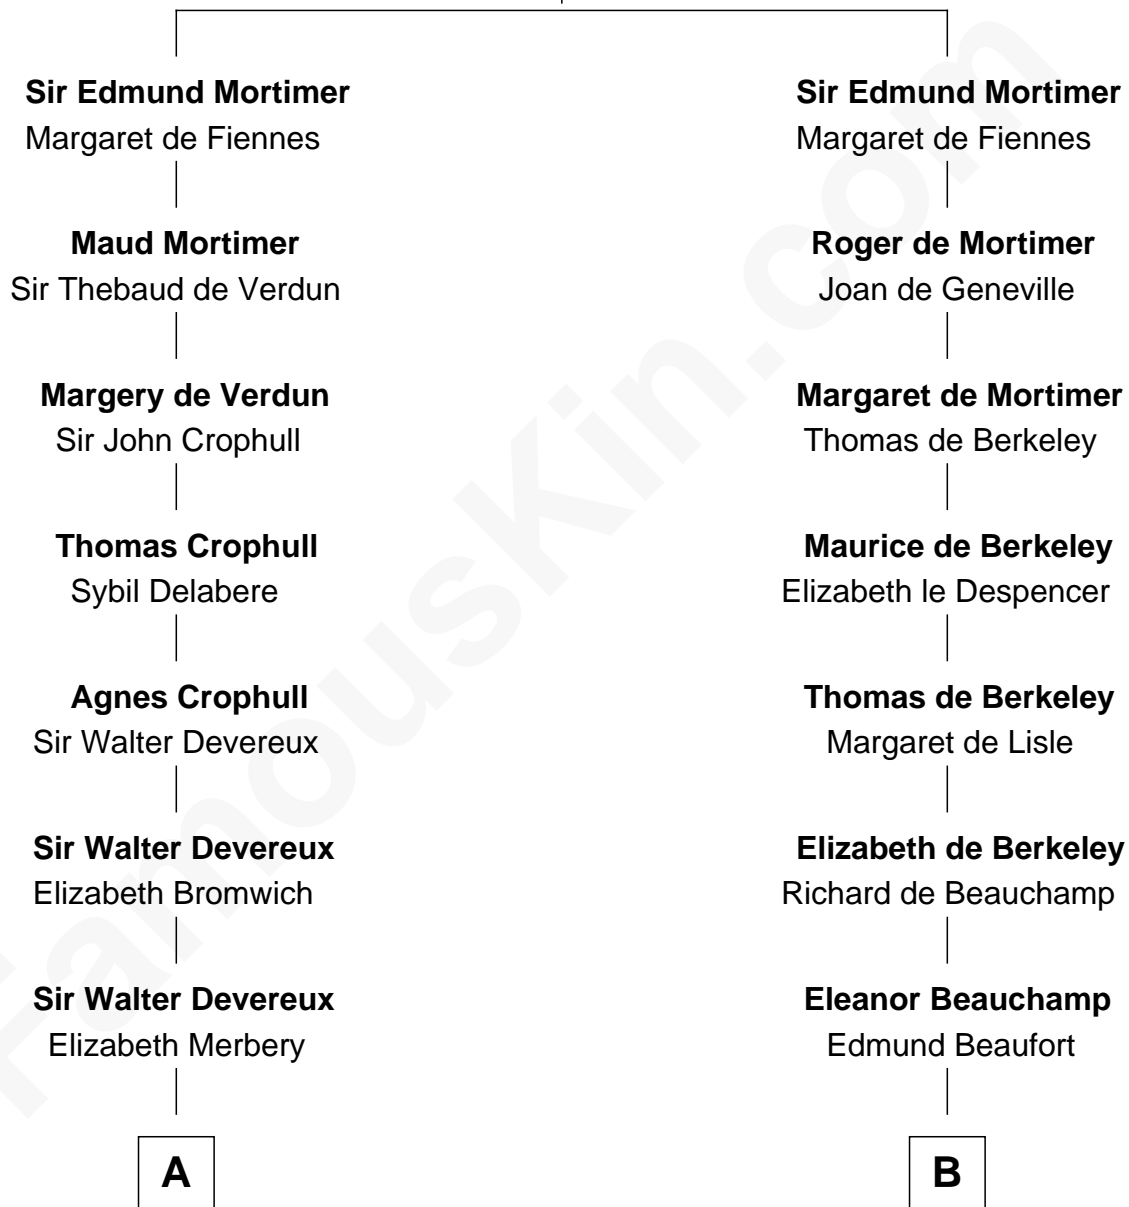

FamousKin.com Relationship Chart of

Marjorie Post

Founder of General Foods

18th cousin 3 times removed of

William C. C. Claiborne

1st Governor of Louisiana

Roger Mortimer
Maud de Braose

C

Azel Lathrop
Elizabeth Hyde

Erastus Lathrop
Sarah Bailey

Caroline Cushman Lathrop
Charles Rollin Post

Charles William Post
Elle Letitia Merriweather

Marjorie Post
Founder of General Foods

D

William Claiborne
Mary Leigh