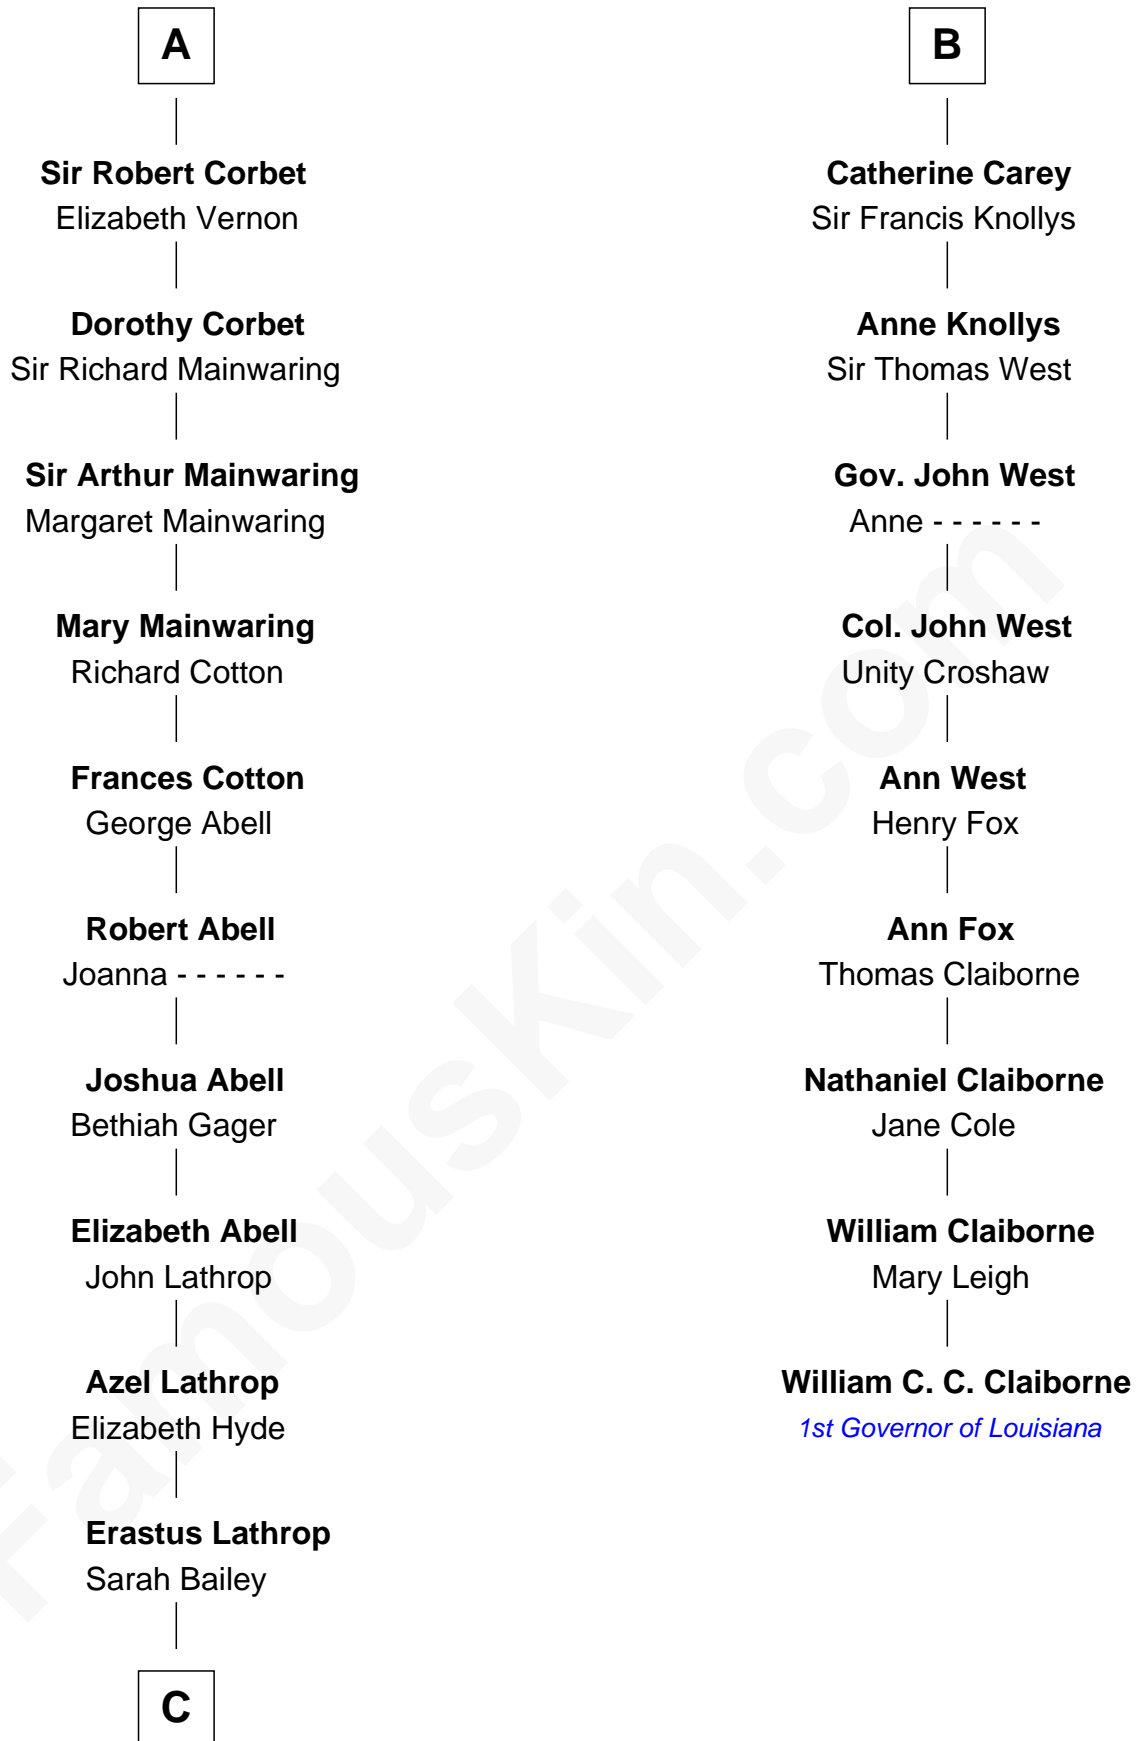

FamousKin.com Relationship Chart of

Marjorie Post

Founder of General Foods

15th cousin 4 times removed of

William C. C. Claiborne

1st Governor of Louisiana

Hugh le Despencer

Eleanor de Clare

Sir Edward le Despencer

Anne de Ferrers

Edward Despencer

Elizabeth Burghersh

Margaret Despencer

Robert de Ferrers

Sir Edmund Ferrers

Ellen Roche

Maurice de Berkeley

Thomas de Berkeley

Margaret de Lisle

Elizabeth de Berkeley

Richard de Beauchamp

Eleanor Beauchamp

Edmund Beaufort

Eleanor Beaufort

Sir Robert Spencer

Margaret Spencer

Sir Thomas Carey

Sir William Carey

Mary Boleyn

B

C

—
Caroline Cushman Lathrop