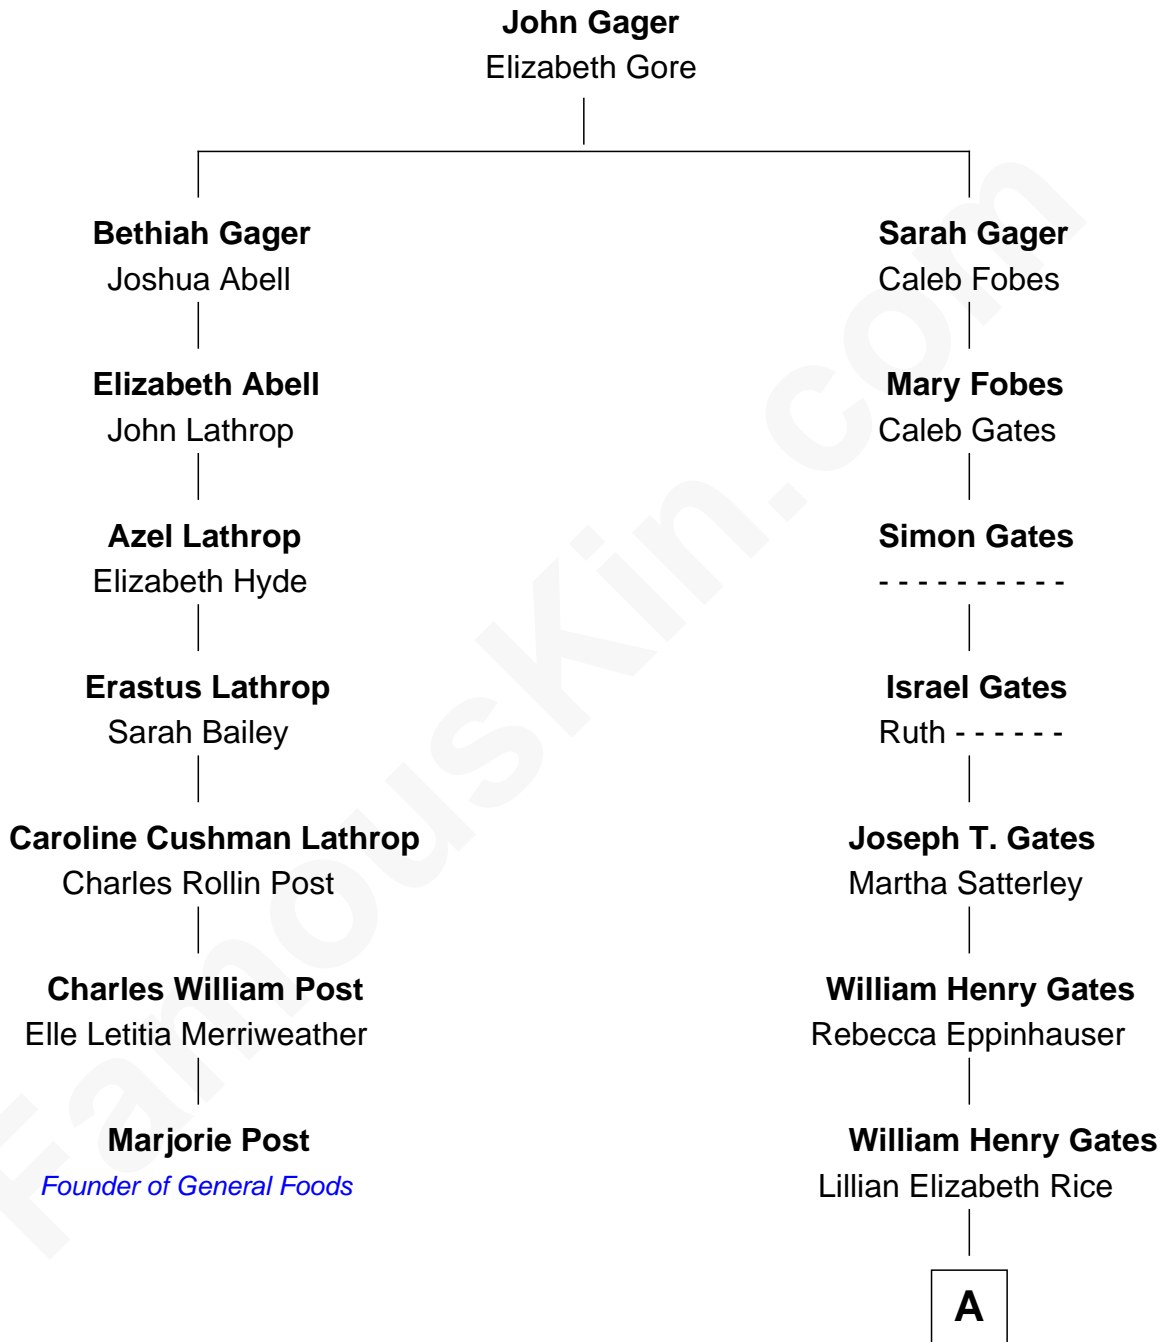

FamousKin.com Relationship Chart of

Marjorie Post

Founder of General Foods

6th cousin 2 times removed of

Bill Gates

Founder of Microsoft

A

William Henry Gates

Mary A. Maxwell

Bill Gates

Founder of Microsoft

FamousKin.com