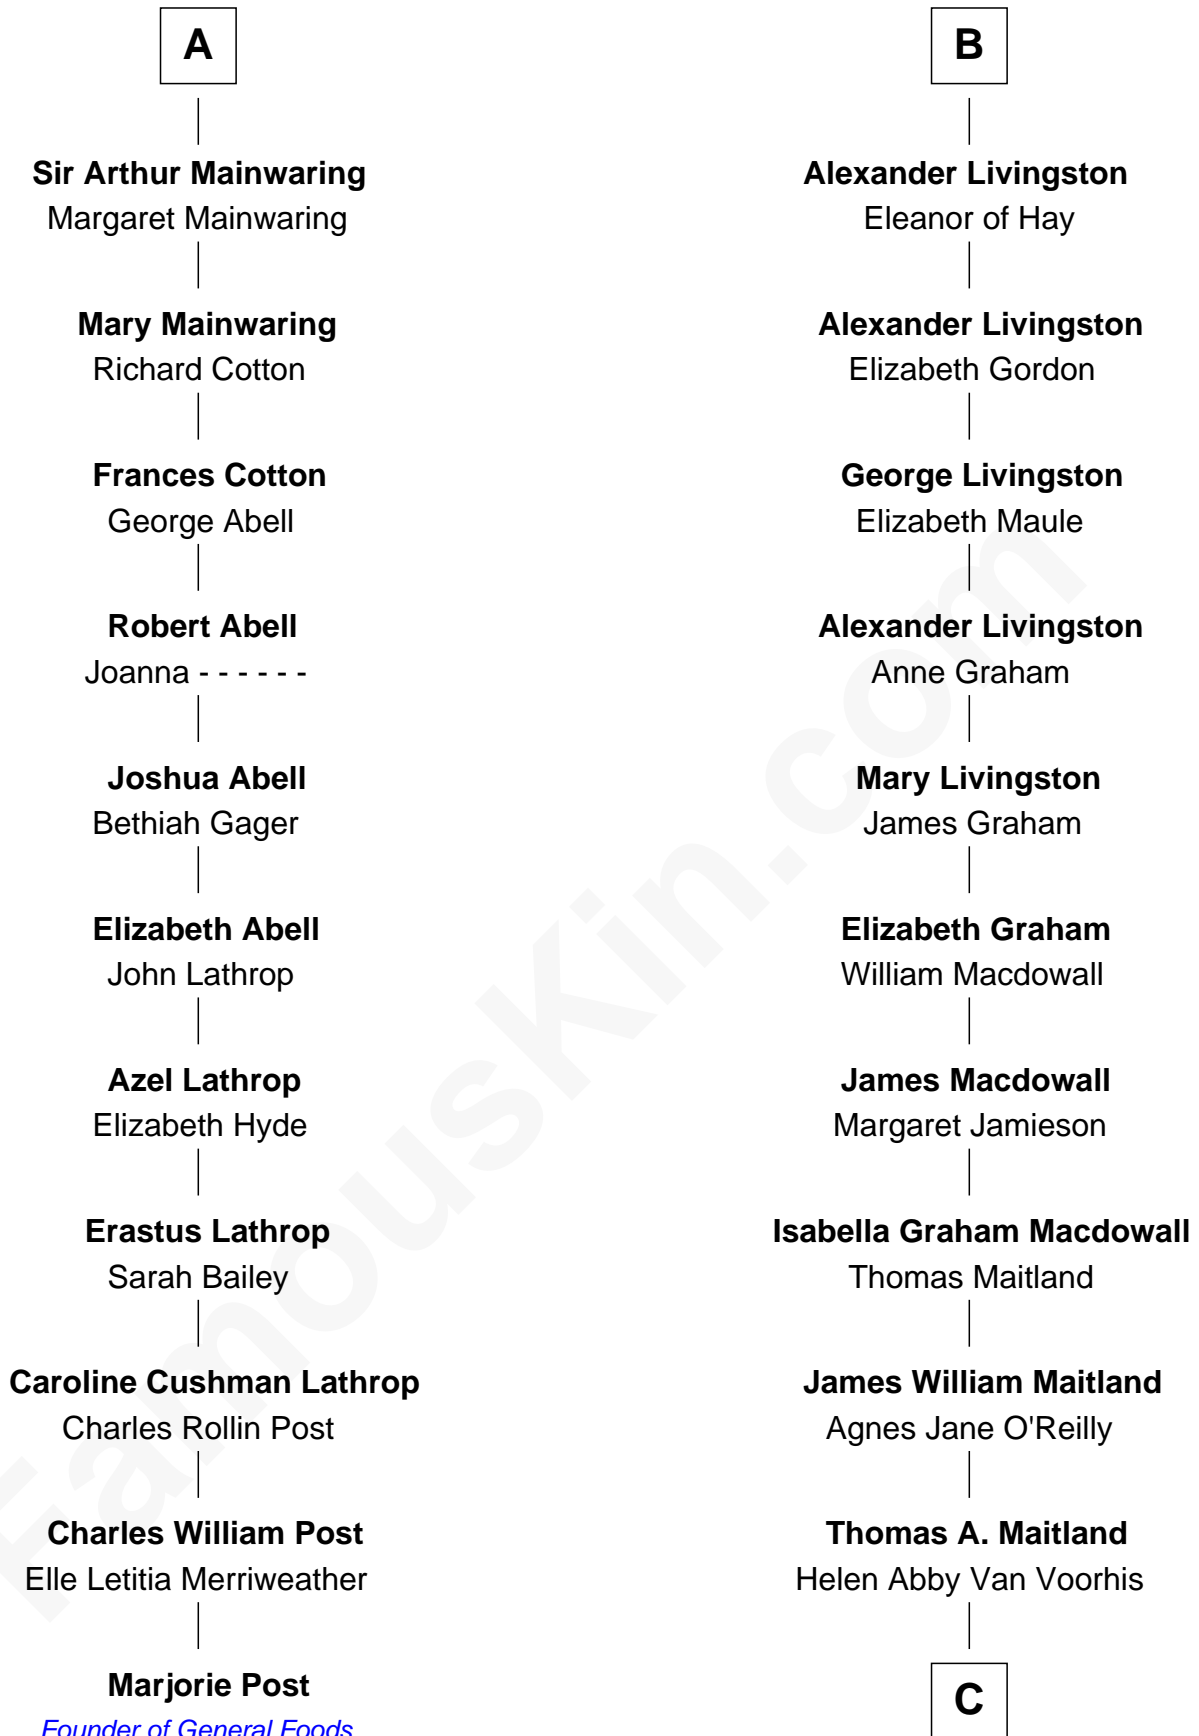

FamousKin.com Relationship Chart of

Marjorie Post

Founder of General Foods

17th cousin 2 times removed of

Howard Dean

79th Governor of Vermont

C

James William Maitland

Sylvia Wigglesworth

Andrea Belden Maitland

Howard Brush Dean

Howard Dean

79th Governor of Vermont

FamousKin.com