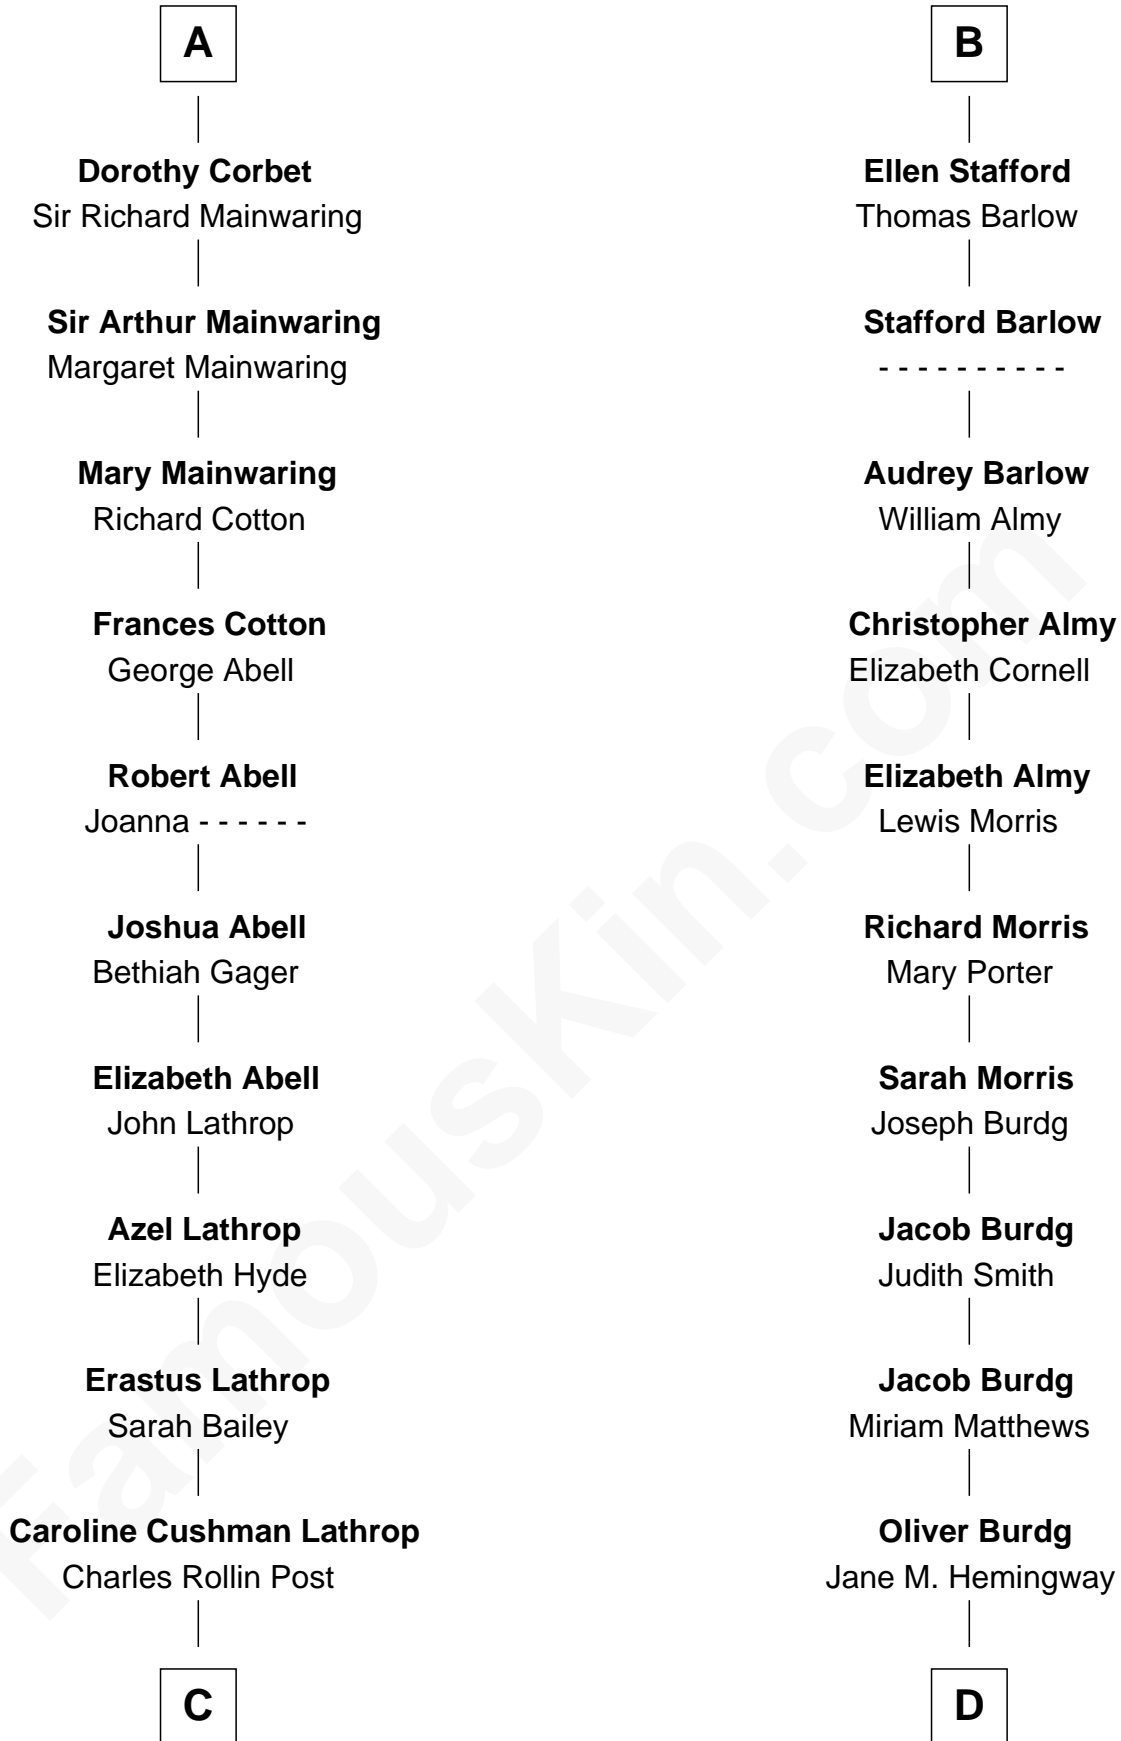

# FamousKin.com Relationship Chart of

**Marjorie Post**

*Founder of General Foods*

18th cousin 1 time removed of

**Richard Nixon**

*37th U.S. President*

**C**

**Charles William Post**  
Elle Letitia Merriweather

**Marjorie Post**  
*Founder of General Foods*

**D**

**Almira Park Burdg**  
Franklin Milhous

**Hannah Milhous**  
Francis Anthony Nixon

**Richard Nixon**  
*37th U.S. President*

FamousKin.com