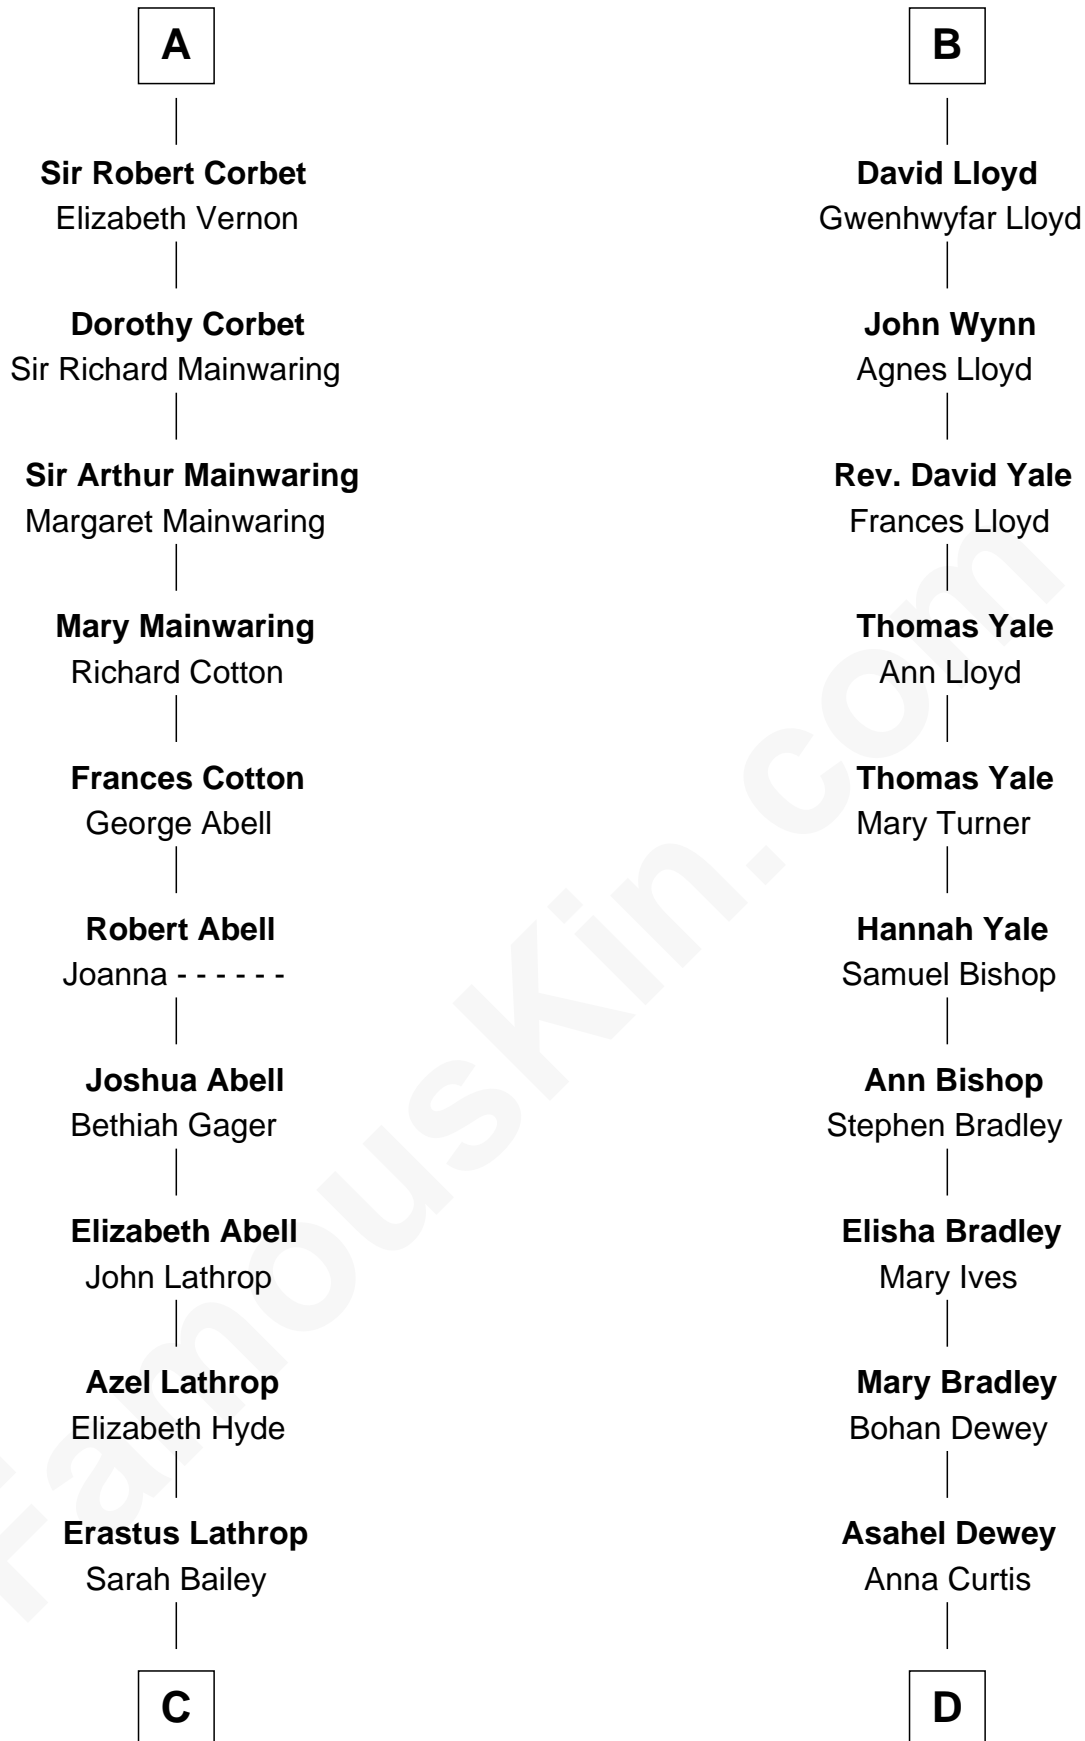

FamousKin.com Relationship Chart of

Marjorie Post

Founder of General Foods

19th cousin 1 time removed of

Humphrey Bogart

Movie Actor

Nichole d'Aubenev
Sir Roger de Somery

Maud de Somery
Sir Henry de Erdington

Joan de Somery
John IV le Strange

Sir Henry de Erdington
Joan de Wolvey

John V le Strange
Maud de Walton

Sir Giles de Erdington
Elizabeth de Tolthorpe

Elizabeth le Strange
Gruffydd ap Madog

Margaret de Erdington
Sir Roger Corbet

Gruffydd Fychan ap Gruffydd
Elen ferch Thomas ap Llewelyn

Sir Robert Corbet
Margaret - - - - -

Tudor Gruffydd
Maud ferch Ienaf ap Adda

Sir Roger Corbet
Elizabeth Hopton

Lowri ferch Twdr
Gruffydd ap Einion

Sir Richard Corbet
Elizabeth Devereux

Elisau ap Gruffydd
Margaret ferch Jenkyn

A

B

C

Caroline Cushman Lathrop

Charles Rollin Post

Charles William Post