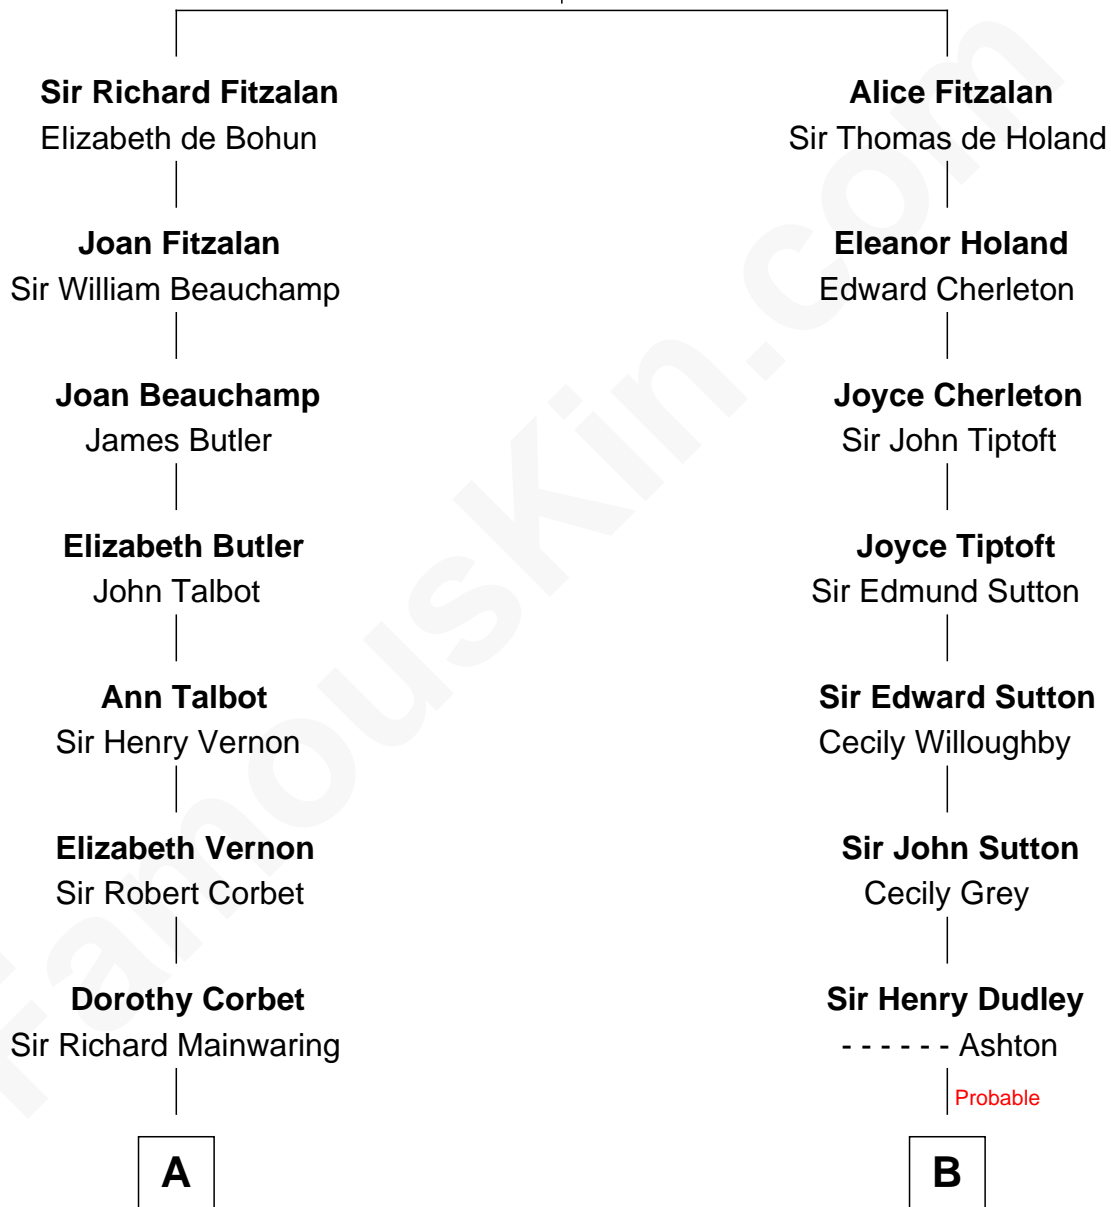

# FamousKin.com Relationship Chart of

**Marjorie Post**

*Founder of General Foods*

17th cousin 1 time removed of

**Humphrey Bogart**

*Movie Actor*

**Richard Fitzalan**  
Eleanor Plantagenet

**C**

**Maud Humphrey**  
Dr. Belmont Deforest Bogart

**Humphrey Bogart**  
*Movie Actor*

FamousKin.com