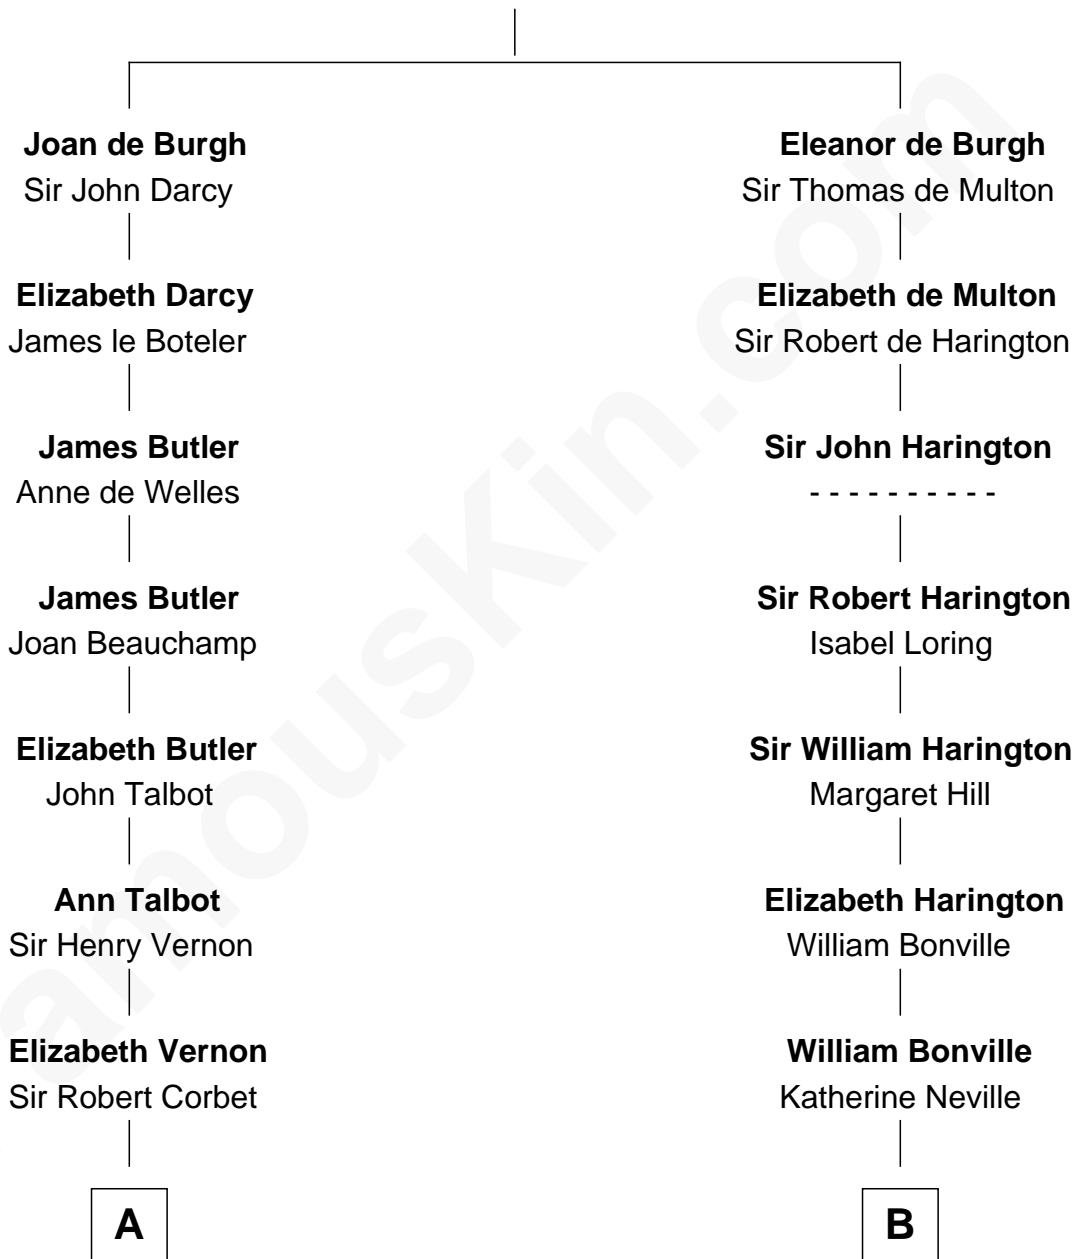

# FamousKin.com Relationship Chart of

**Marjorie Post**

*Founder of General Foods*

18th cousin 3 times removed of

**Humphrey Bogart**

*Movie Actor*

**Sir Richard de Burgh**

Margaret - - - - -

**C**

**Charles William Post**  
Elle Letitia Merriweather

**Marjorie Post**  
*Founder of General Foods*

**D**

**Charlotte Sophia Woodbridge**  
Dyer Perkins

**Elizabeth Rogers Perkins**  
Harvey Humphrey

**John Perkins Humphrey**  
Frances Dewey Churchill

**Maud Humphrey**  
Dr. Belmont Deforest Bogart

**Humphrey Bogart**  
*Movie Actor*