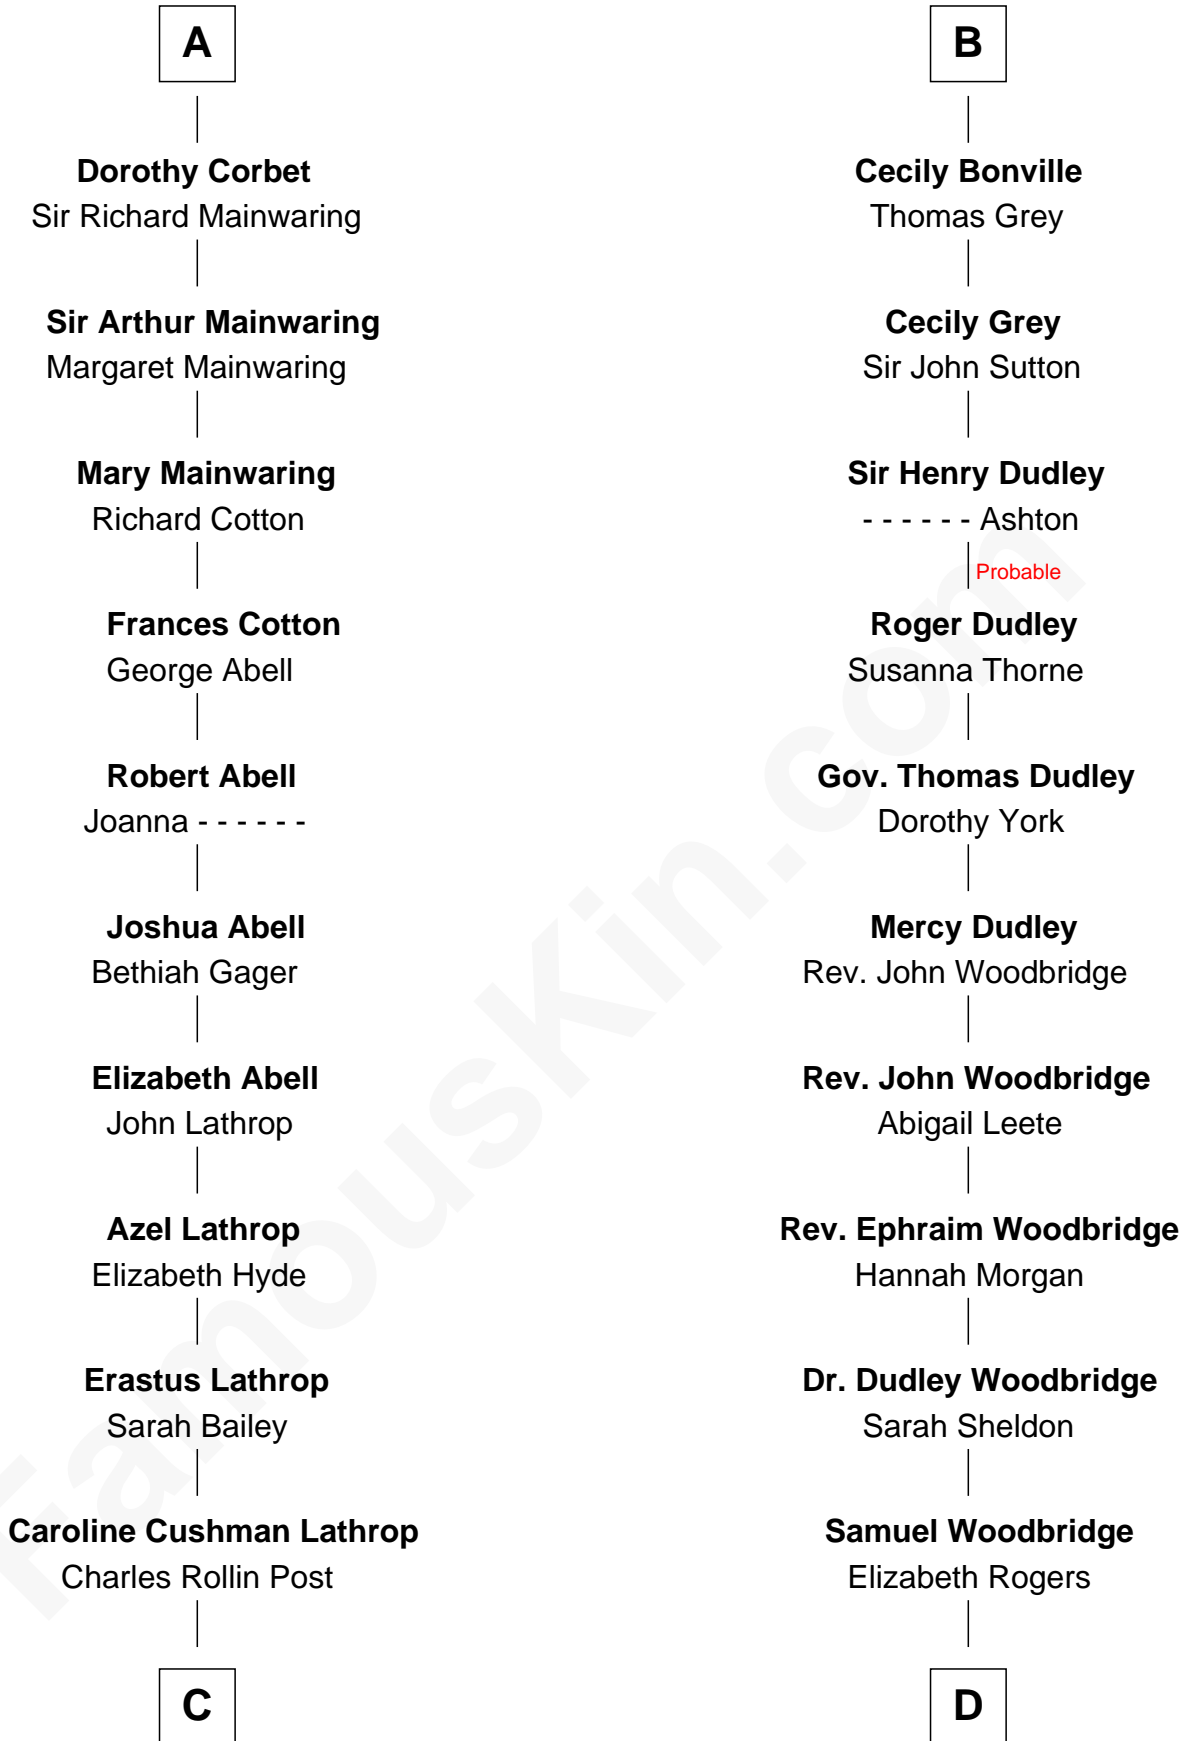

# FamousKin.com Relationship Chart of

**Marjorie Post**

*Founder of General Foods*

18th cousin 3 times removed of

**Humphrey Bogart**

*Movie Actor*

**Sir Richard de Burgh**

Margaret - - - - -

**C**

**Charles William Post**  
Elle Letitia Merriweather

**Marjorie Post**  
*Founder of General Foods*

**D**

**Charlotte Sophia Woodbridge**  
Dyer Perkins

**Elizabeth Rogers Perkins**  
Harvey Humphrey

**John Perkins Humphrey**  
Frances Dewey Churchill

**Maud Humphrey**  
Dr. Belmont Deforest Bogart

**Humphrey Bogart**  
*Movie Actor*