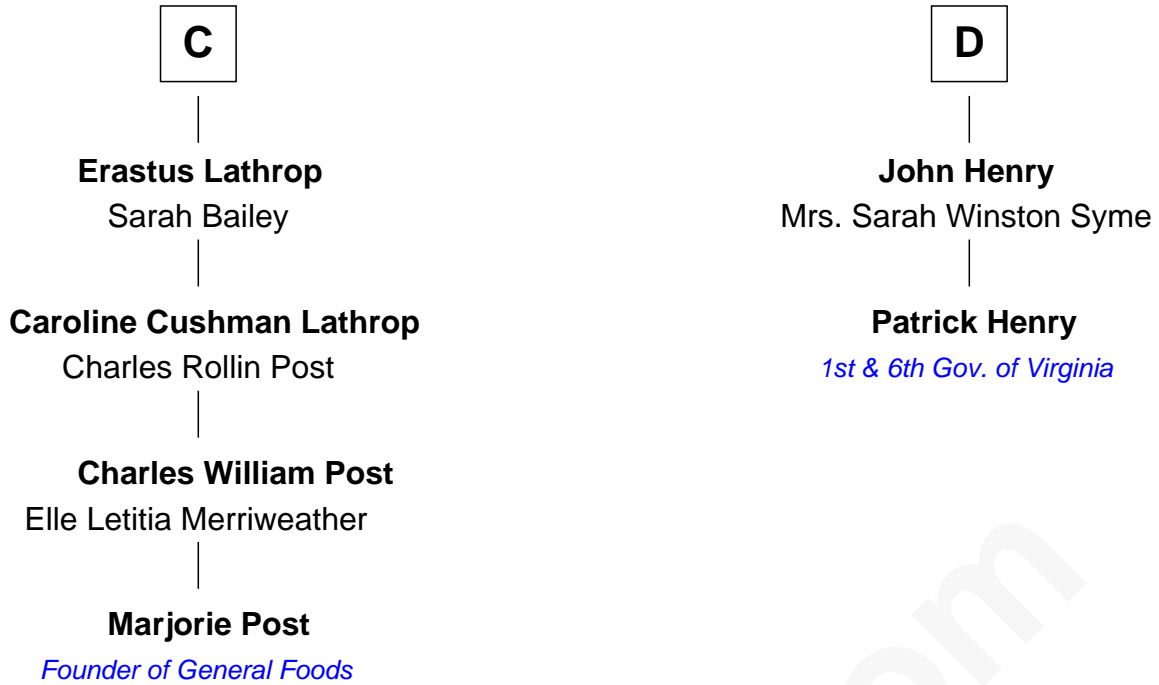

# FamousKin.com Relationship Chart of

**Marjorie Post**

*Founder of General Foods*

18th cousin 2 times removed of

**Patrick Henry**

*1st and 6th Governor of Virginia*

**Richard de Clare**  
Aoife MacMurrough