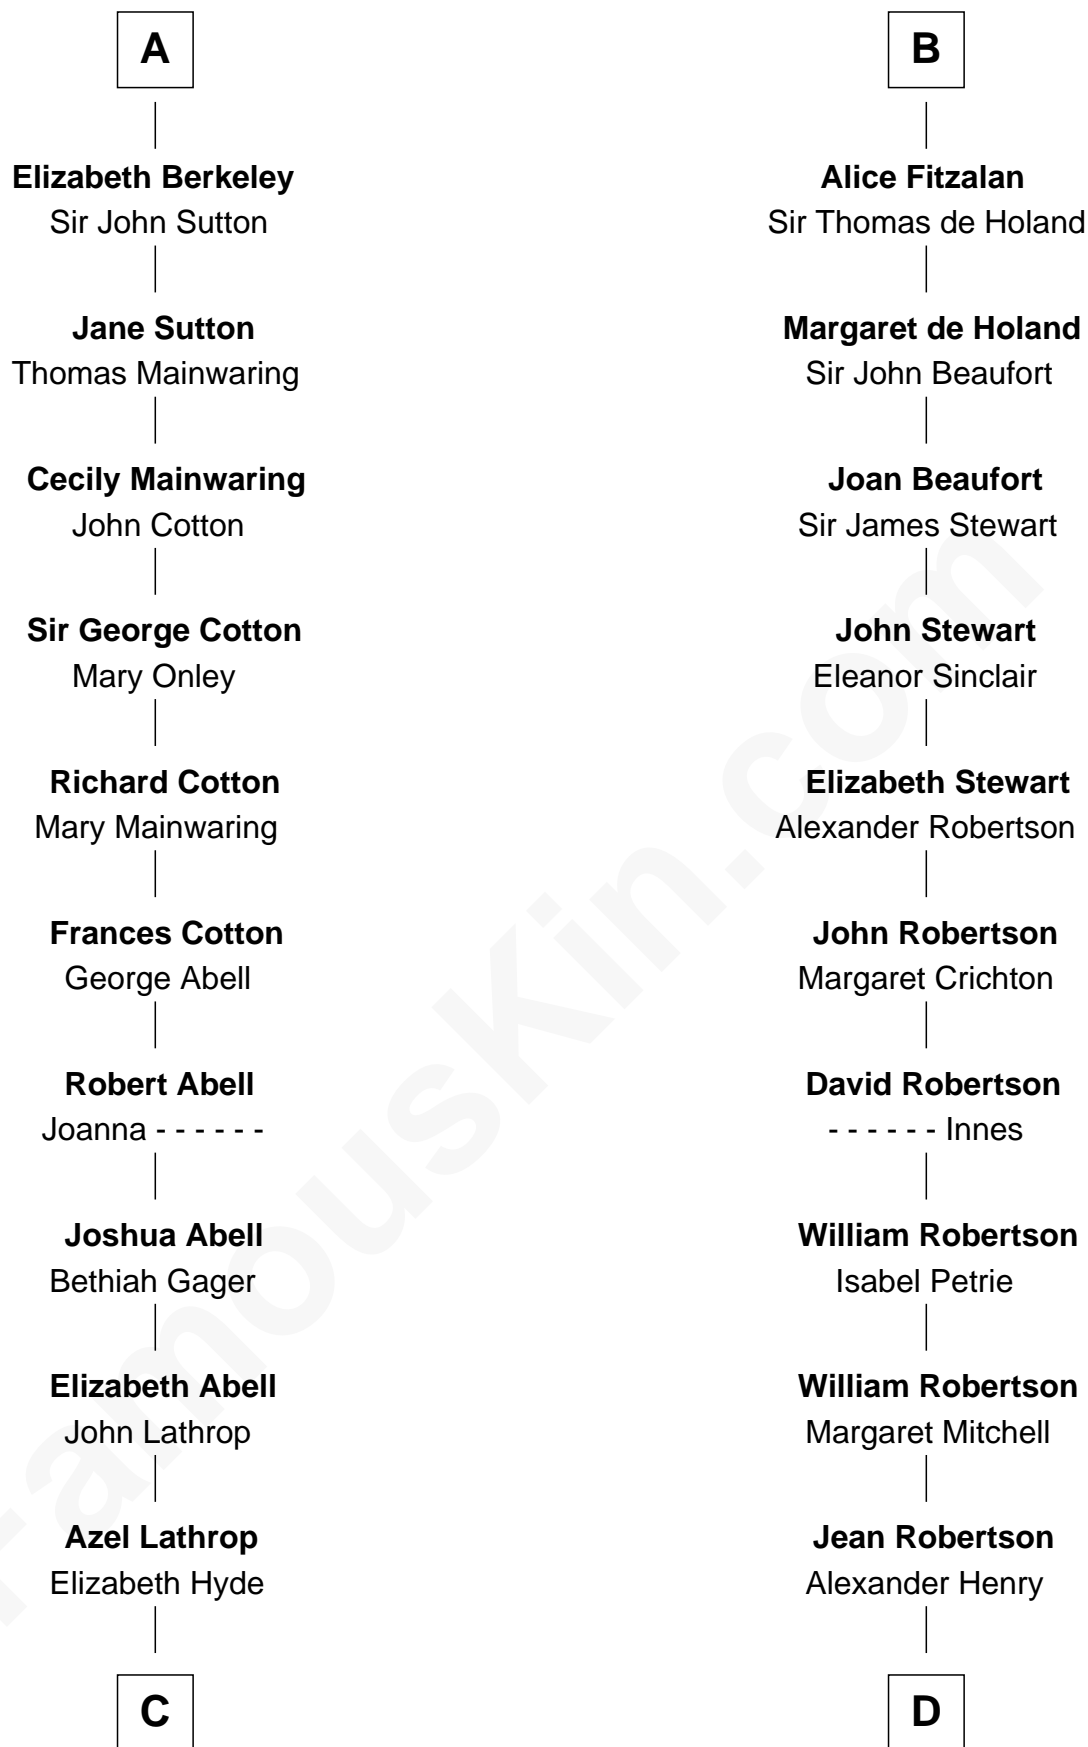

# FamousKin.com Relationship Chart of

**Marjorie Post**

*Founder of General Foods*

18th cousin 2 times removed of

**Patrick Henry**

*1st and 6th Governor of Virginia*

**Richard de Clare**  
Aoife MacMurrough

FamousKin.com