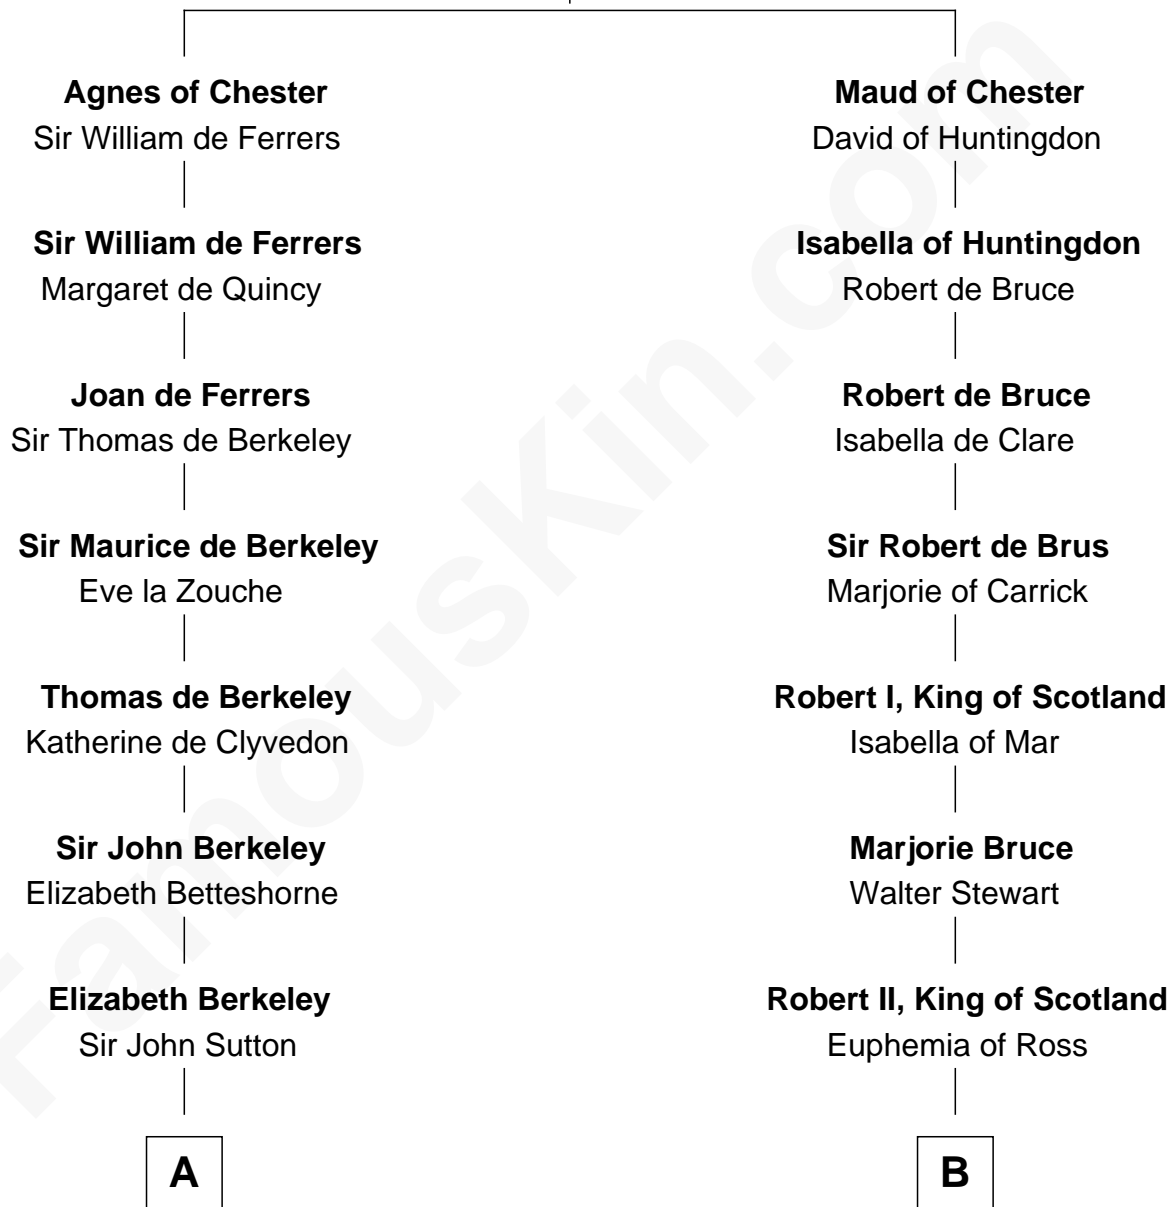

# FamousKin.com Relationship Chart of

**Marjorie Post**

*Founder of General Foods*

18th cousin 1 time removed of

**Patrick Henry**

*1st and 6th Governor of Virginia*

**Hugh de Kevelioc**  
Bertrade de Montfort

**C**

**Caroline Cushman Lathrop**

Charles Rollin Post

**Charles William Post**

Elle Letitia Merriweather

**Marjorie Post**

*Founder of General Foods*

**D**