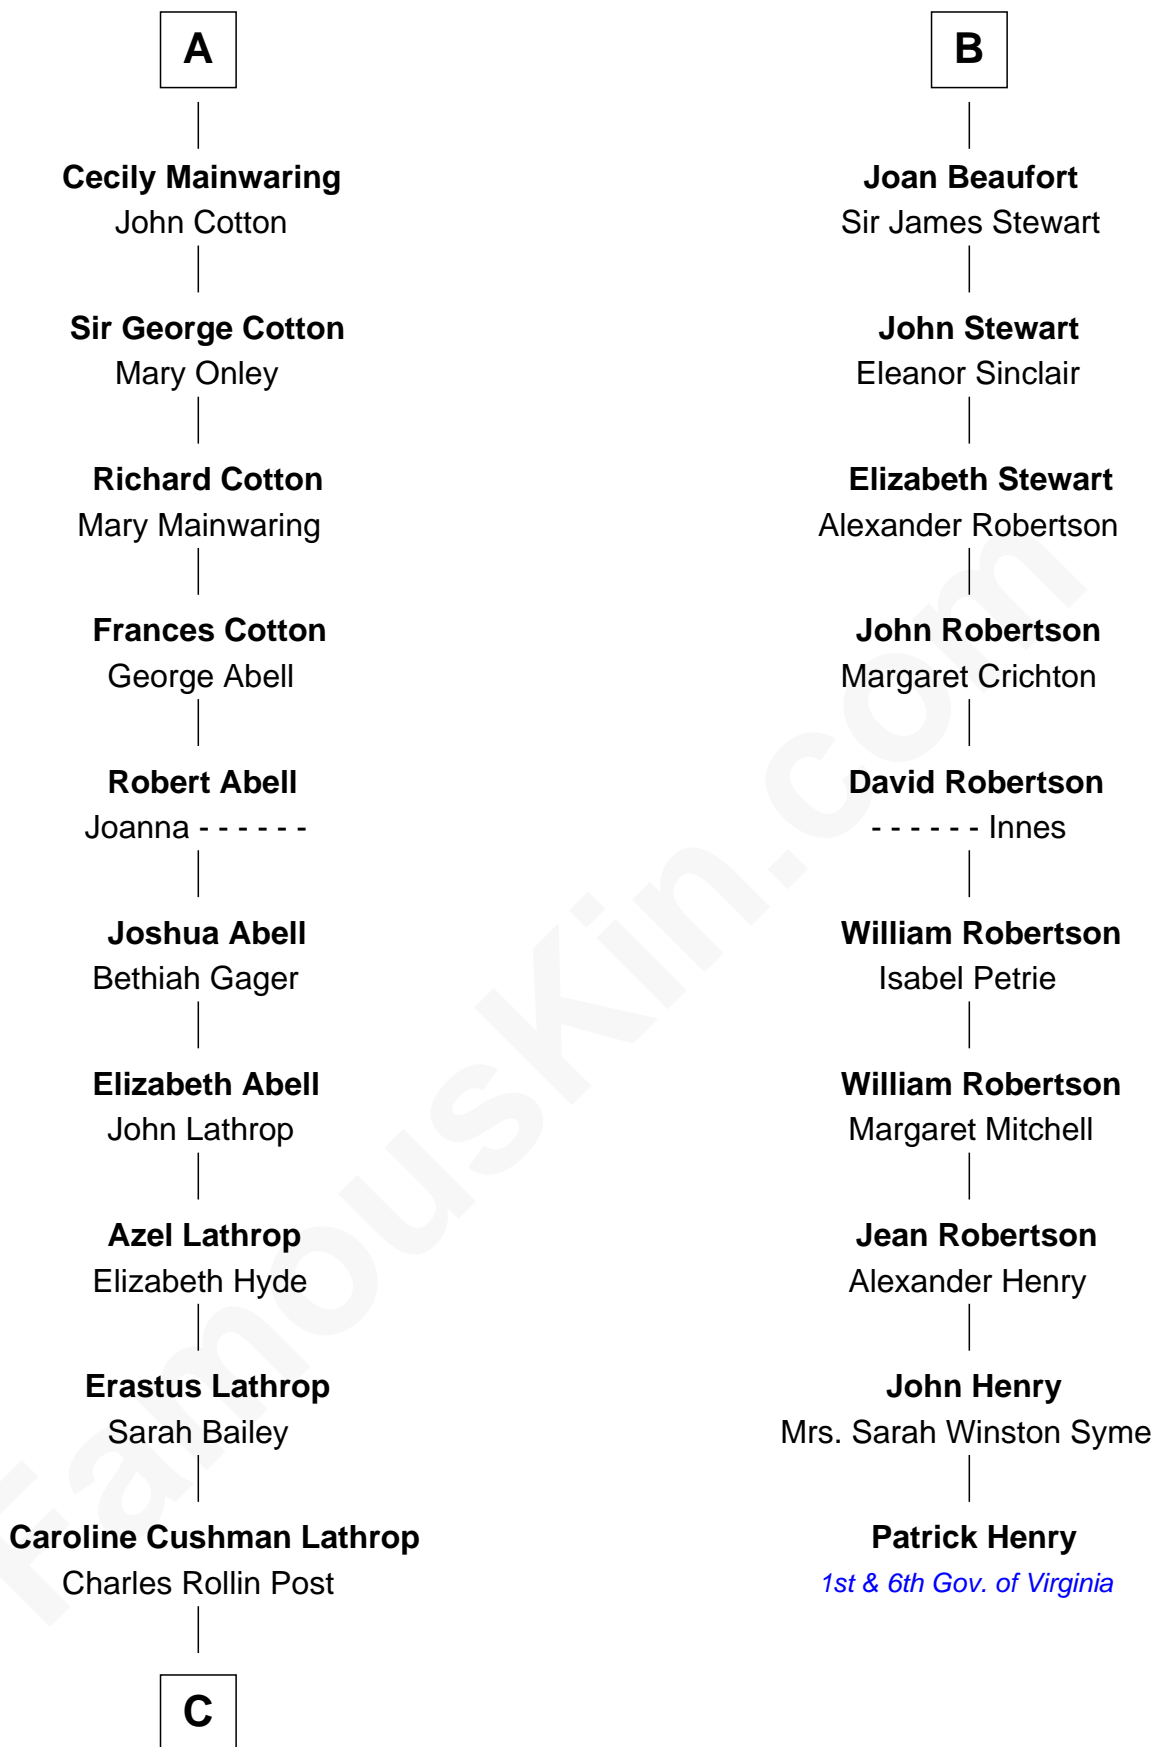

# FamousKin.com Relationship Chart of

**Marjorie Post**

*Founder of General Foods*

16th cousin 2 times removed of

**Patrick Henry**

*1st and 6th Governor of Virginia*

**Sir Roger de Quincy**

Helen of Galloway

**Sir John Berkeley**

Elizabeth Betteshorne

**Elizabeth Berkeley**

Sir John Sutton

**Jane Sutton**

Thomas Mainwaring

**A**

**Ellen de Quincy**

Alan la Zouche

**Sir Roger la Zouche**

Ela Longespee

**Sir Alan la Zouche**

Eleanor de Segrave

**Maude la Zouche**

Sir Robert de Holland

**Thomas Holand**

Joan Plantagenet

**Sir Thomas de Holand**

Alice Fitzalan

**Margaret de Holand**

Sir John Beaufort

**B**

**C**

**Charles William Post**  
Elle Letitia Merriweather