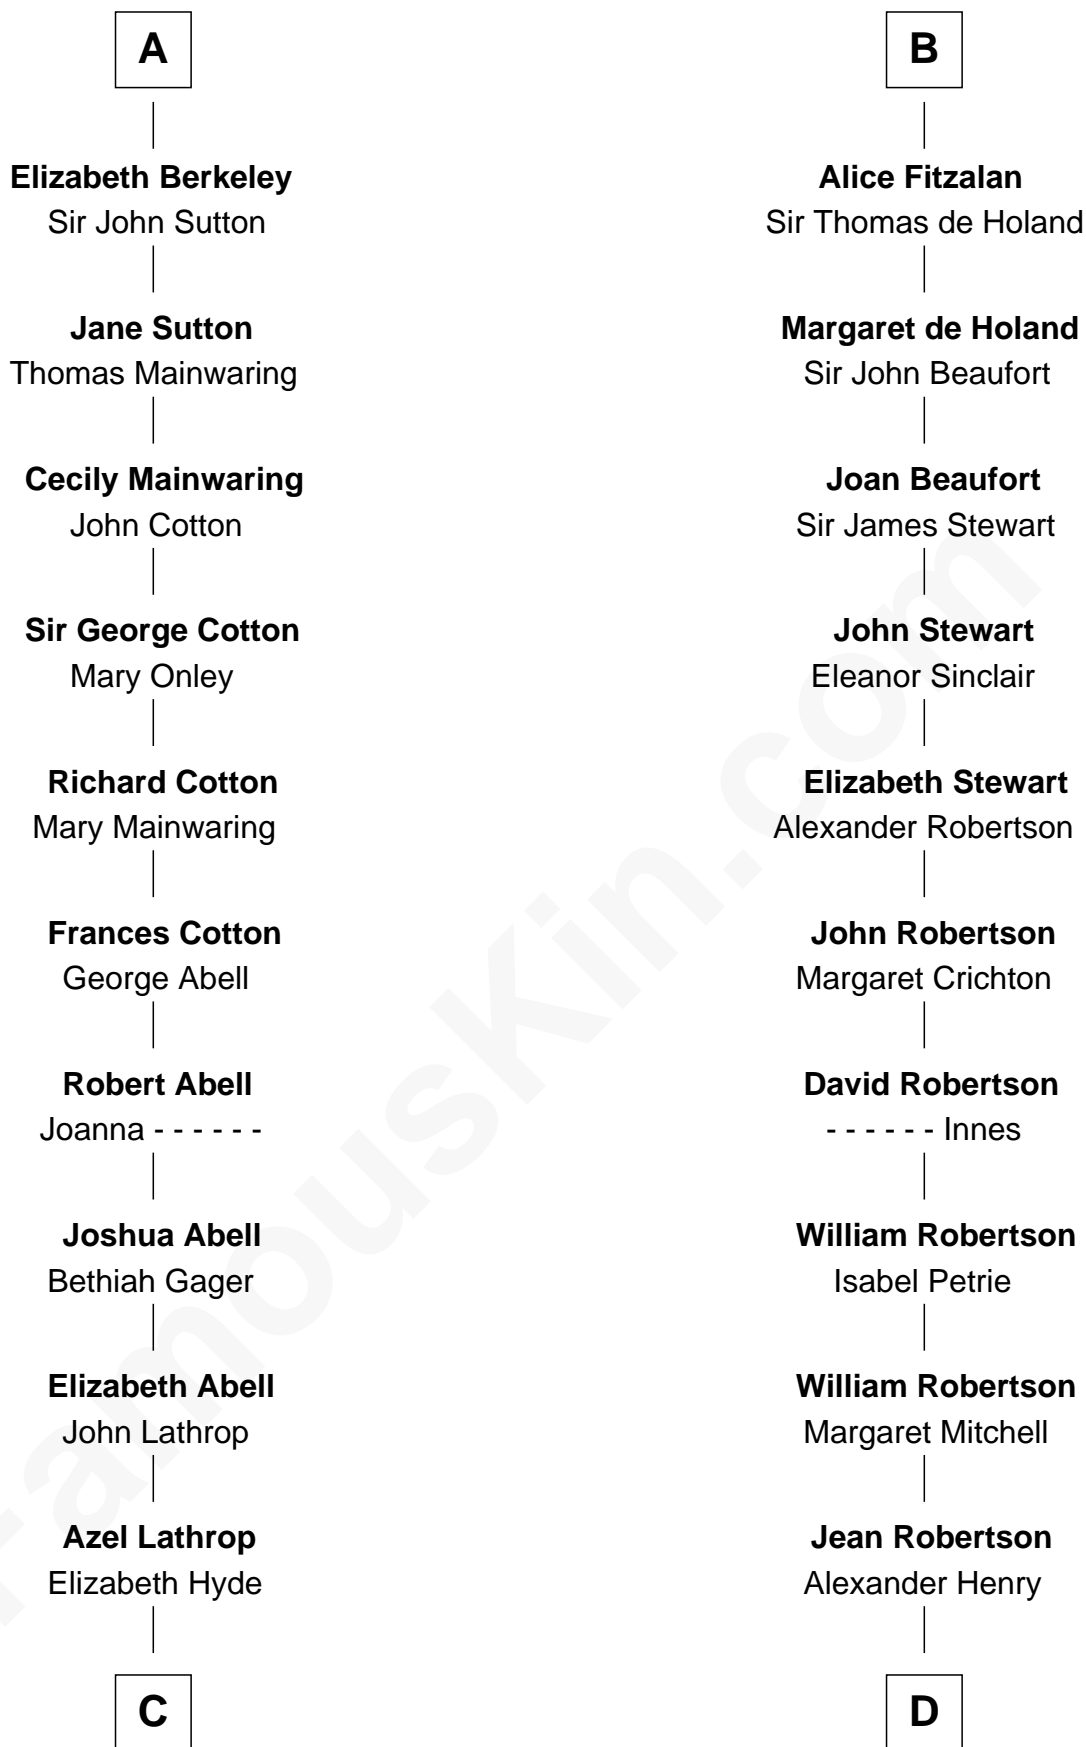

FamousKin.com Relationship Chart of

Marjorie Post

Founder of General Foods

18th cousin 2 times removed of

Patrick Henry

1st and 6th Governor of Virginia

John FitzGilbert
Sybilla of Salisbury

FamousKin.com