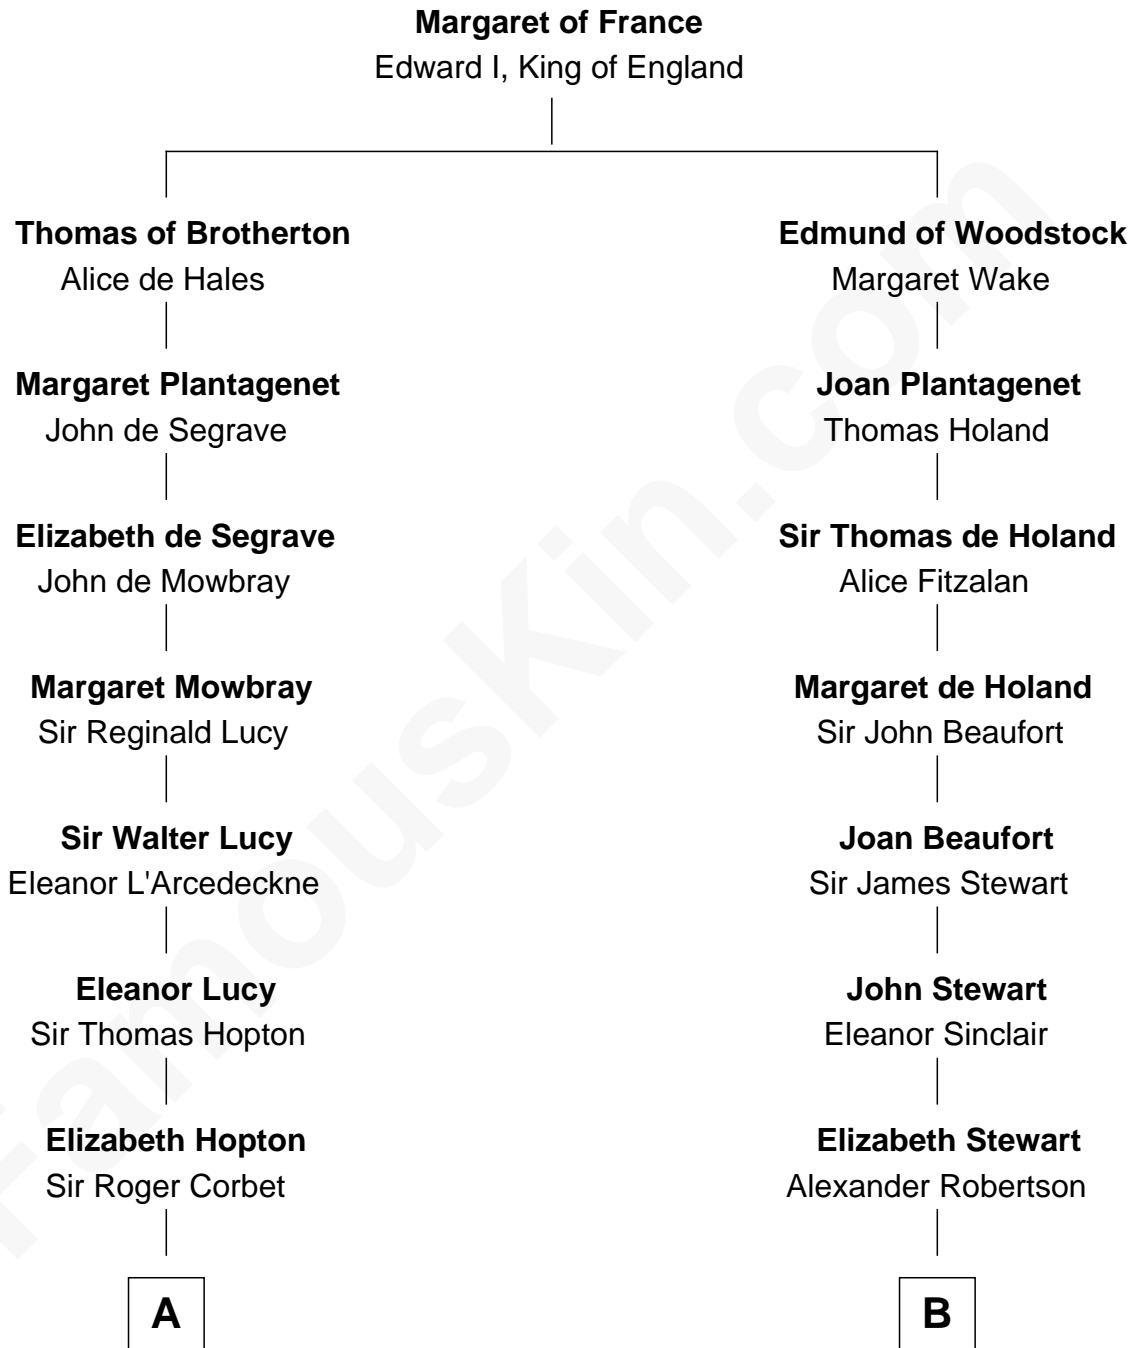

FamousKin.com Relationship Chart of

Marjorie Post

Founder of General Foods

13th cousin 7 times removed of

Patrick Henry

1st and 6th Governor of Virginia

C

Erastus Lathrop

Sarah Bailey

Caroline Cushman Lathrop

Charles Rollin Post

Charles William Post

Elle Letitia Merriweather

Marjorie Post

Founder of General Foods

FamousKin.com