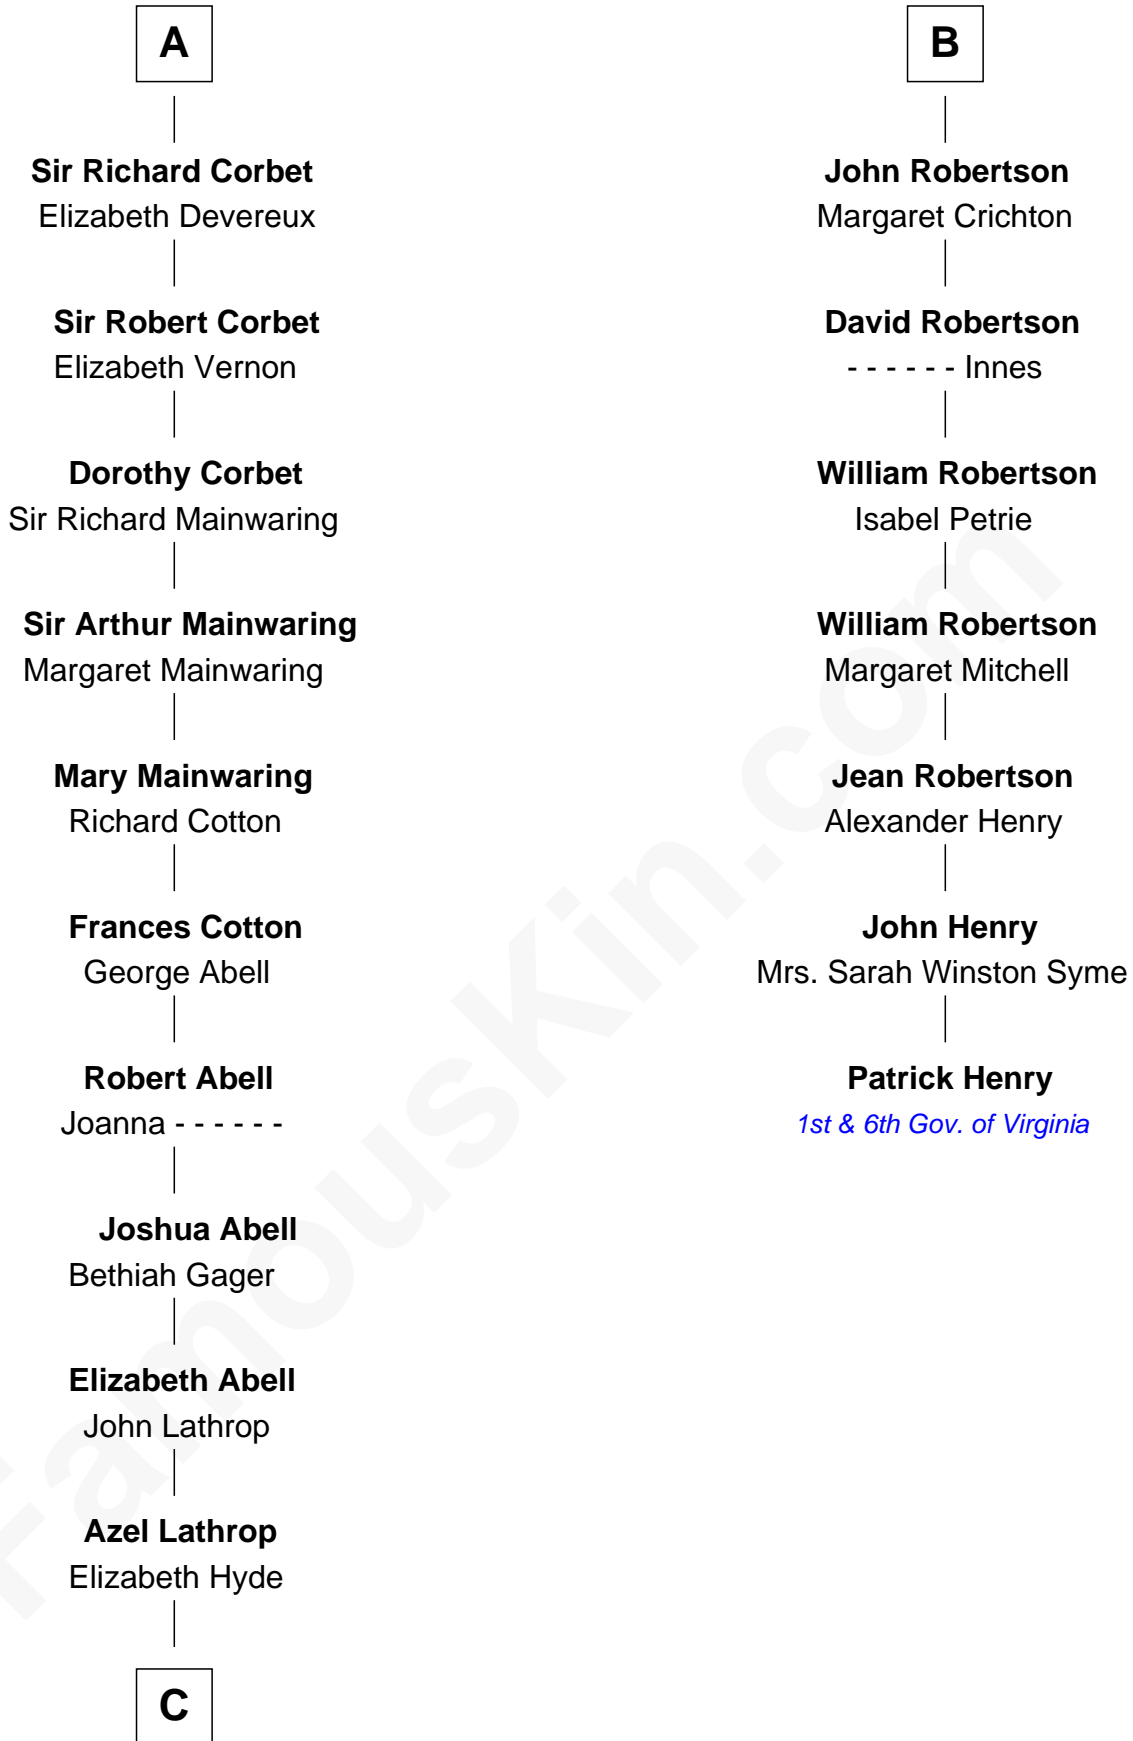

FamousKin.com Relationship Chart of

Marjorie Post

Founder of General Foods

13th cousin 7 times removed of

Patrick Henry

1st and 6th Governor of Virginia

C

Erastus Lathrop

Sarah Bailey

Caroline Cushman Lathrop

Charles Rollin Post

Charles William Post

Elle Letitia Merriweather

Marjorie Post

Founder of General Foods

FamousKin.com